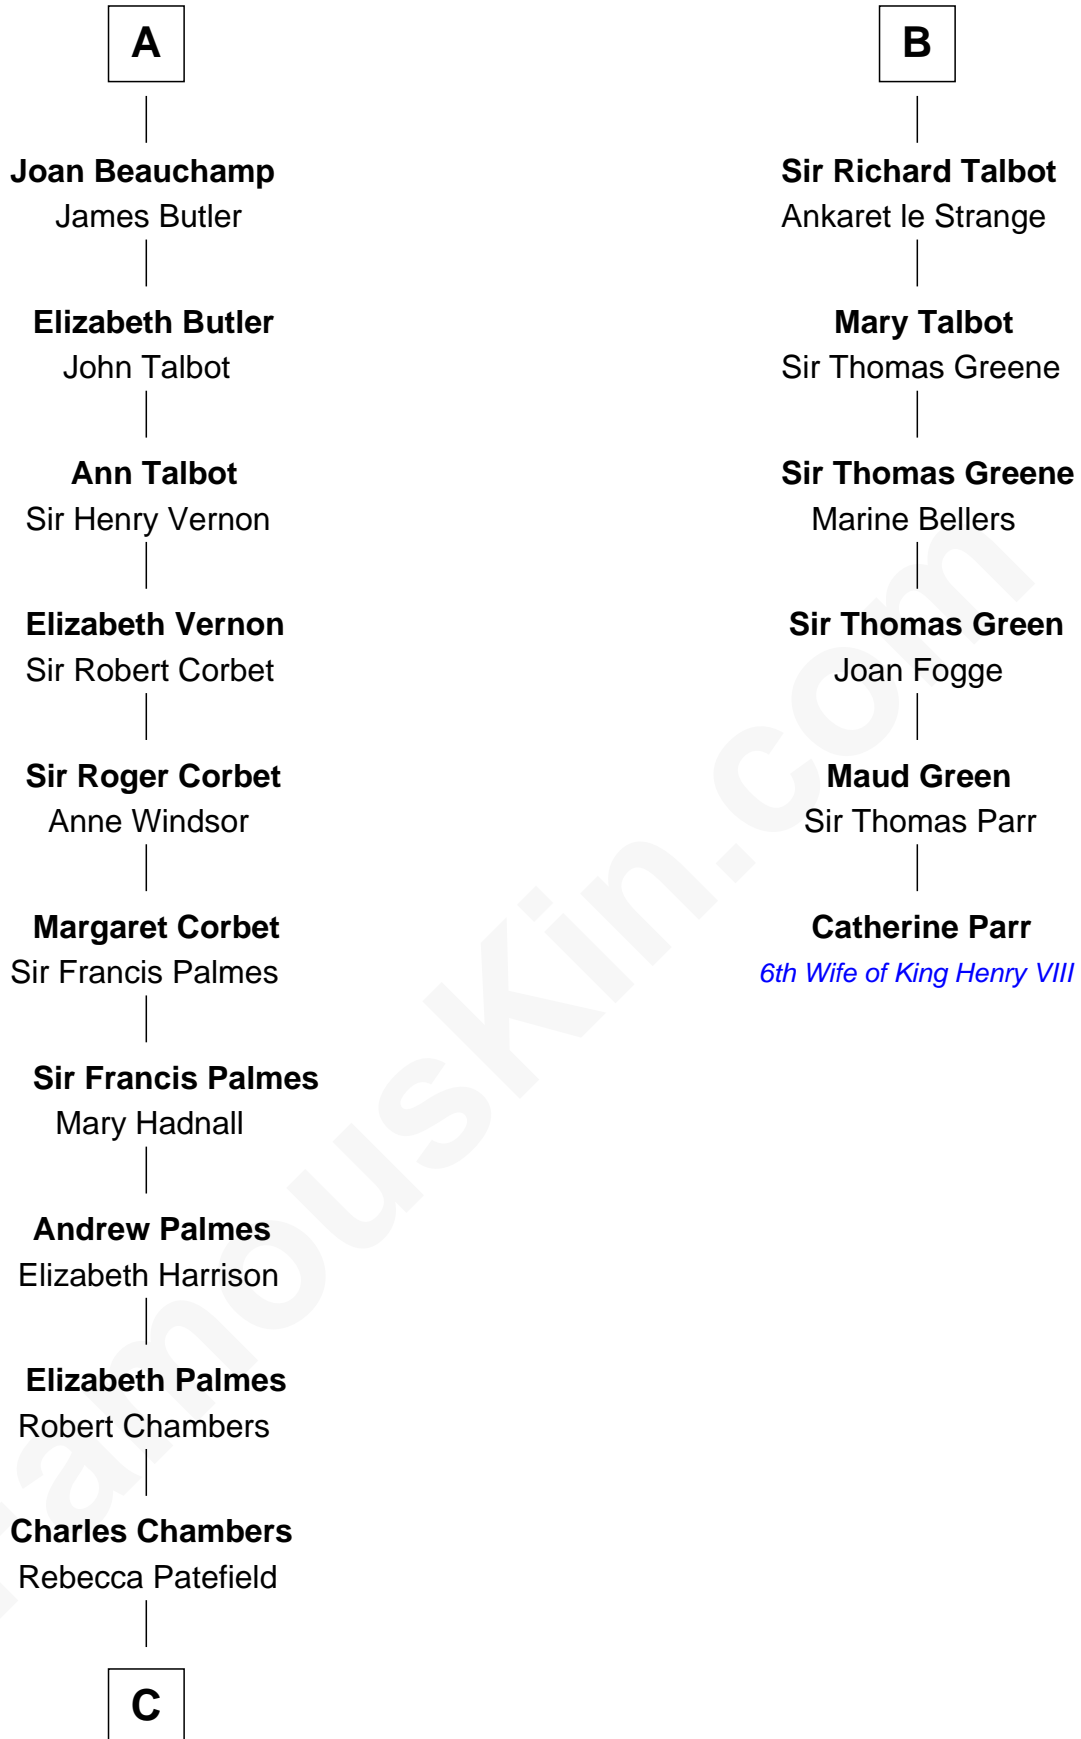

FamousKin.com
Relationship Chart of
James Russell Lowell
American "Fireside" Poet

12th cousin 9 times removed of

Catherine Parr
6th Wife of King Henry VIII

Richard Fitzgilbert de Clare
 Adeliza de Meschines