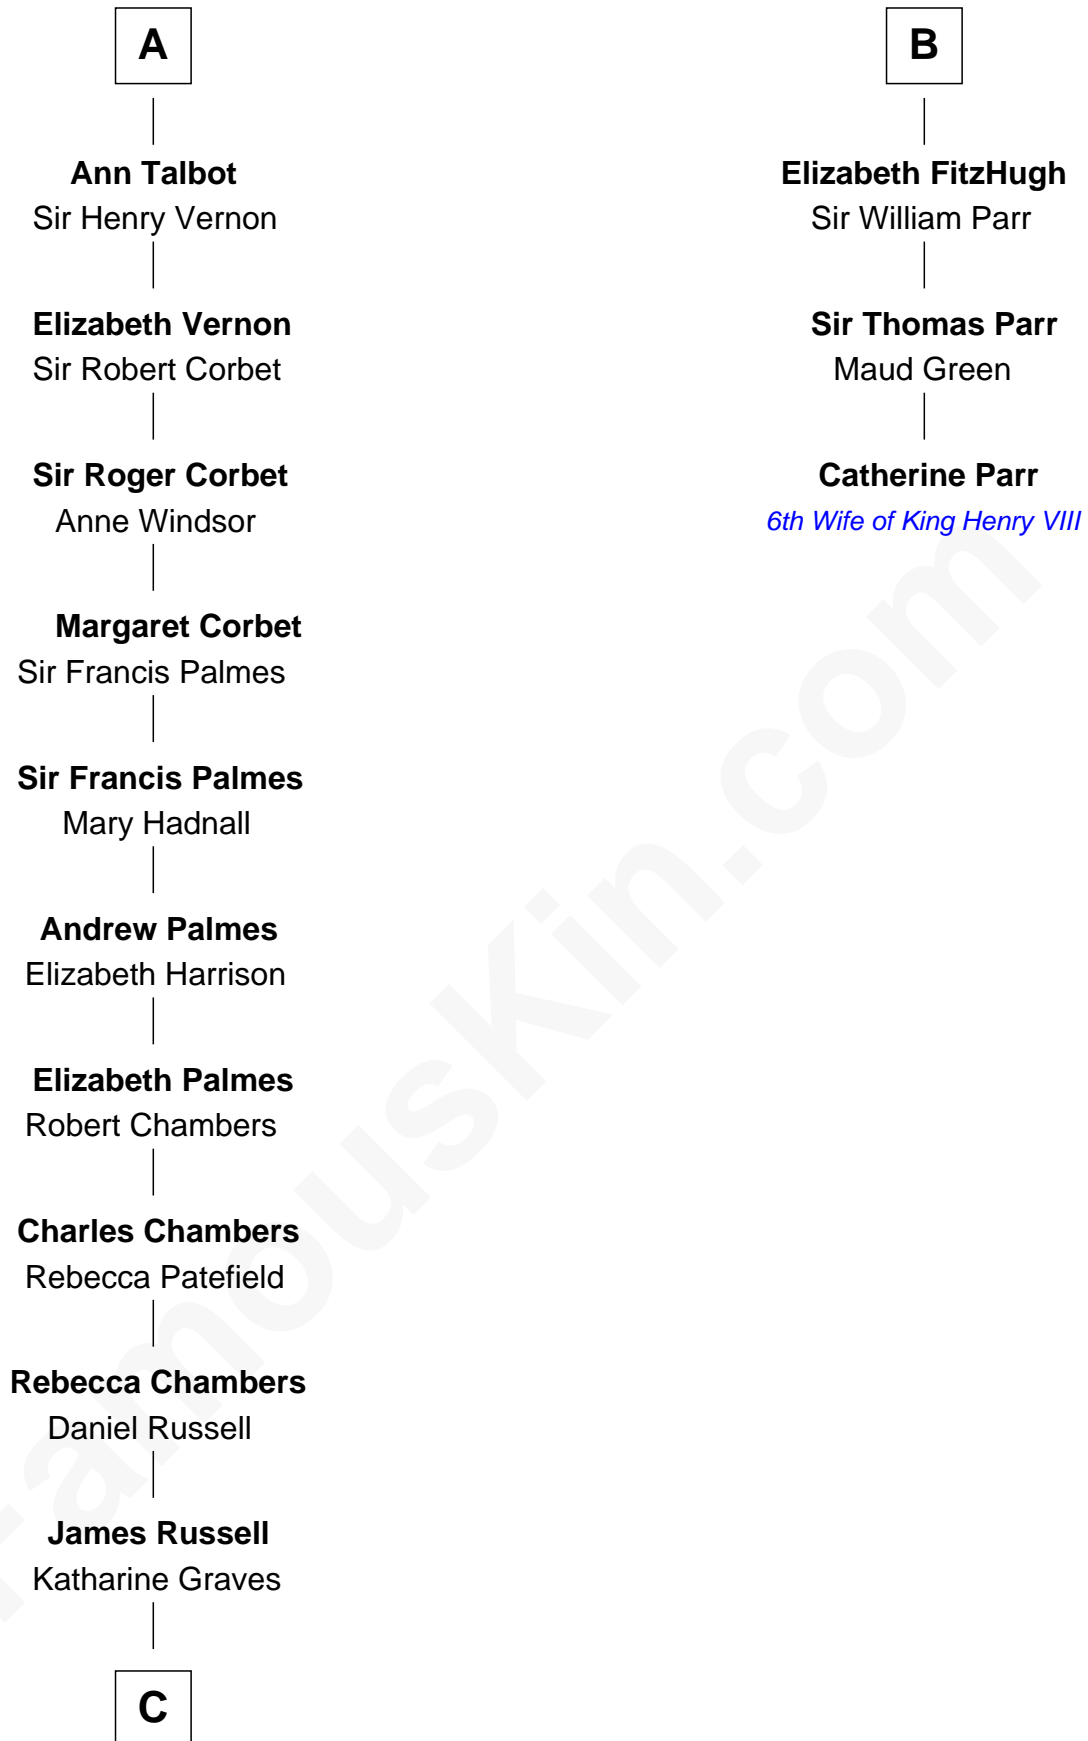

## Relationship Chart of

### James Russell Lowell

American "Fireside" Poet

9th cousin 10 times removed of

**Catherine Parr**  
6th Wife of King Henry VIII

**C**

—  
**Rebecca Russell**

John Lowell

—  
**Rev. Charles Lowell**  
Harriet Brackett Spence