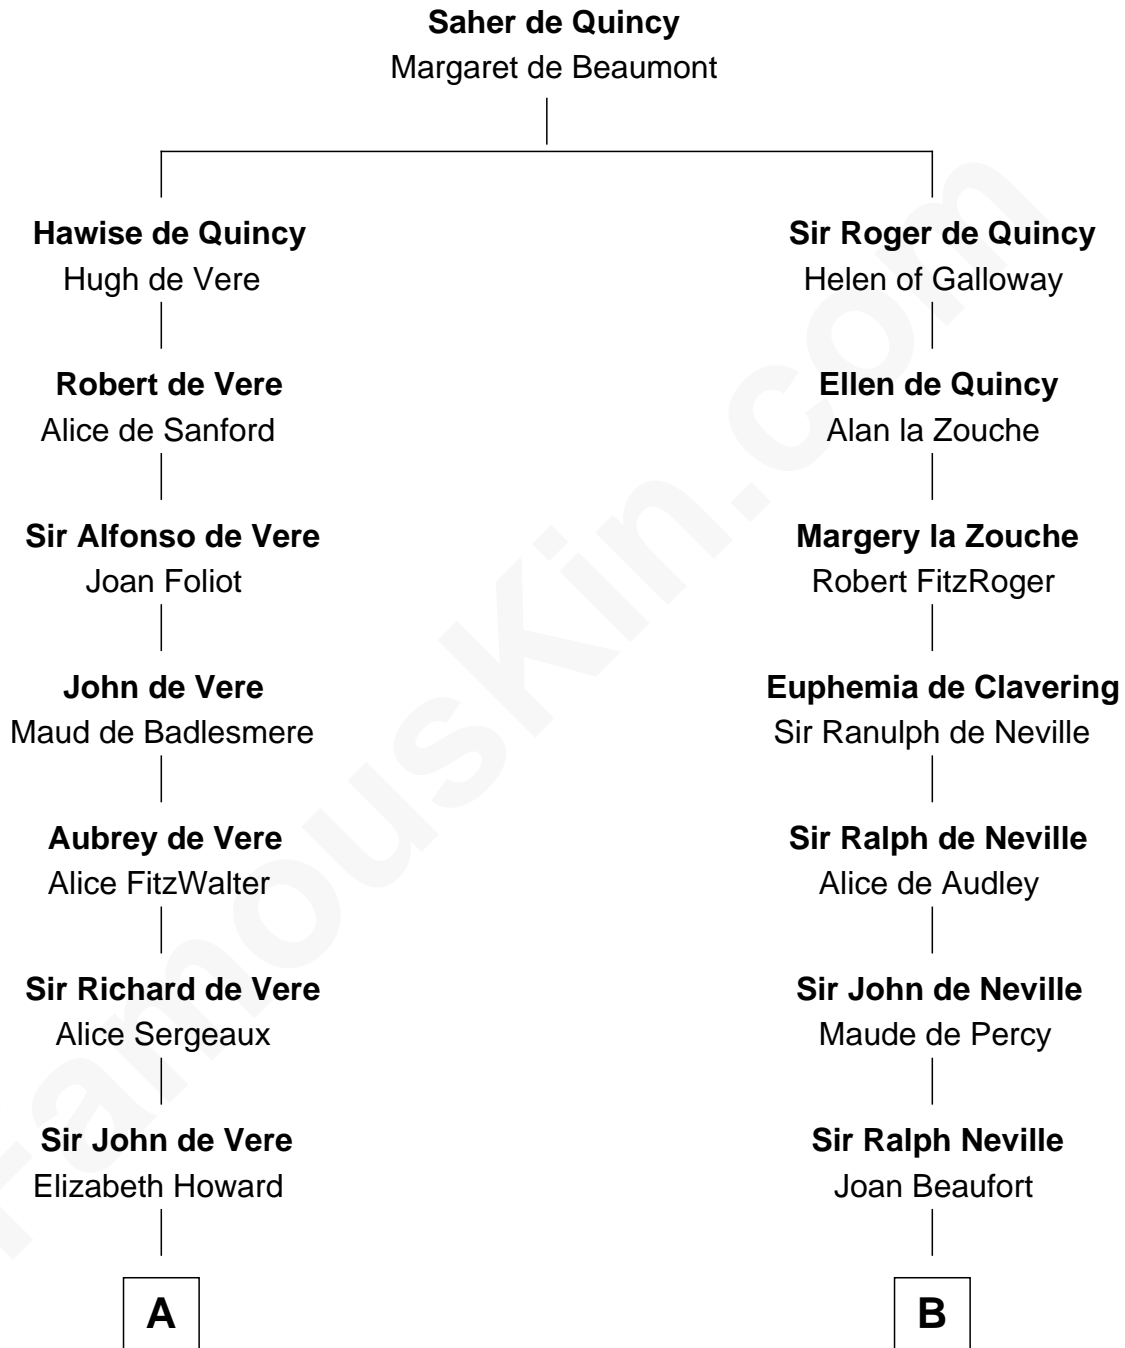

**FamousKin.com**  
**Relationship Chart of**  
**James Russell Lowell**  
*American "Fireside" Poet*

11th cousin 8 times removed of

**Catherine Parr**  
*6th Wife of King Henry VIII*

**C**

—  
**John Lowell**

Rebecca Russell

—  
**Rev. Charles Lowell**

Harriet Brackett Spence

—  
**James Russell Lowell**

*American "Fireside" Poet*

FamousKin.com