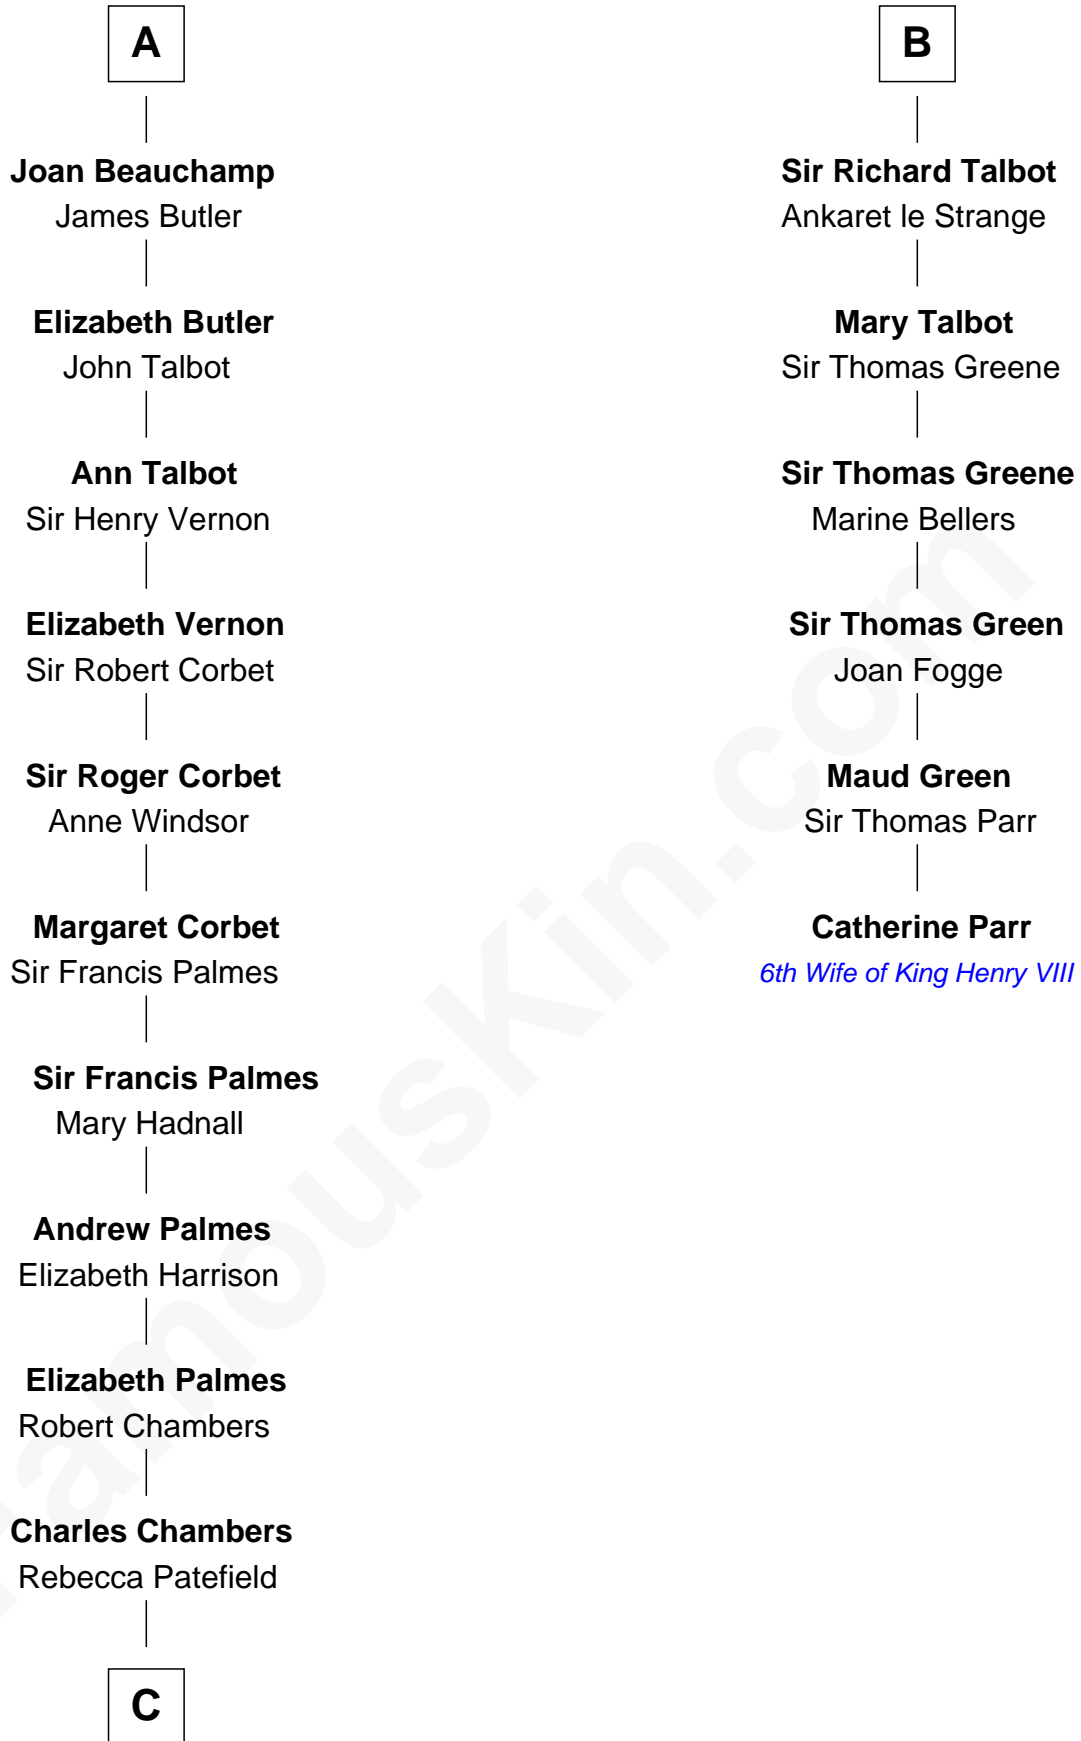

FamousKin.com
Relationship Chart of
James Russell Lowell
American "Fireside" Poet

12th cousin 9 times removed of

Catherine Parr
6th Wife of King Henry VIII

C

Rebecca Chambers

Daniel Russell

James Russell

Katharine Graves