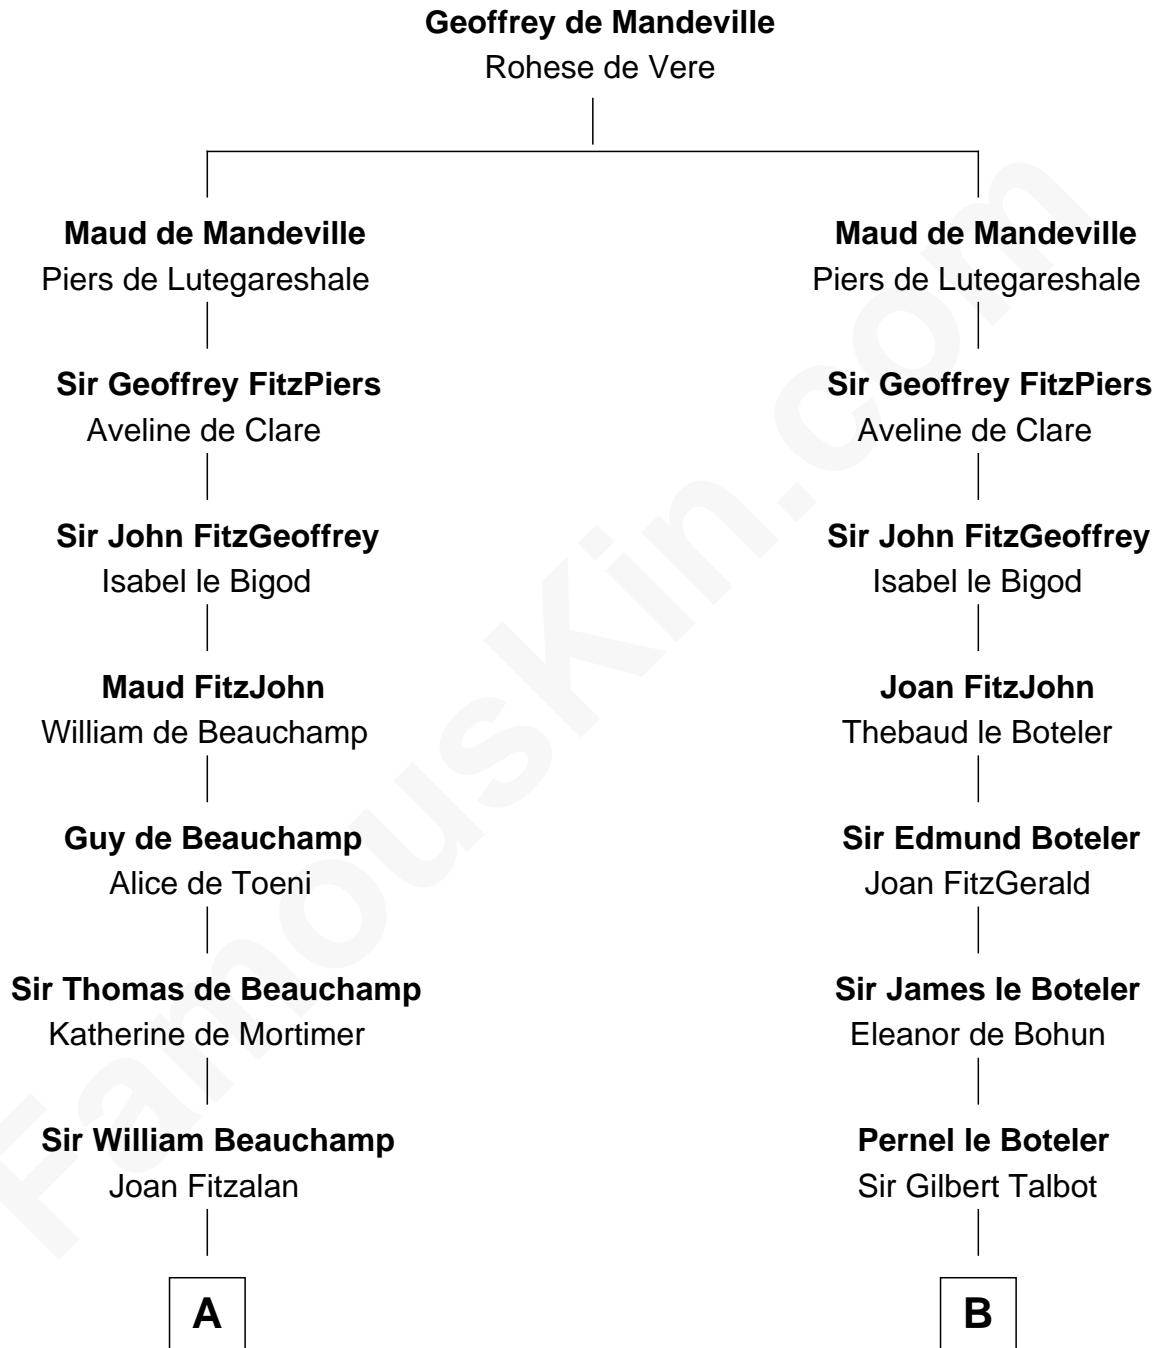

FamousKin.com
Relationship Chart of
James Russell Lowell
American "Fireside" Poet

12th cousin 9 times removed of

Catherine Parr
6th Wife of King Henry VIII

C

Rebecca Chambers

Daniel Russell

James Russell

Katharine Graves

Rebecca Russell

John Lowell

Rev. Charles Lowell

Harriet Brackett Spence

James Russell Lowell

American "Fireside" Poet

FamousKin.com