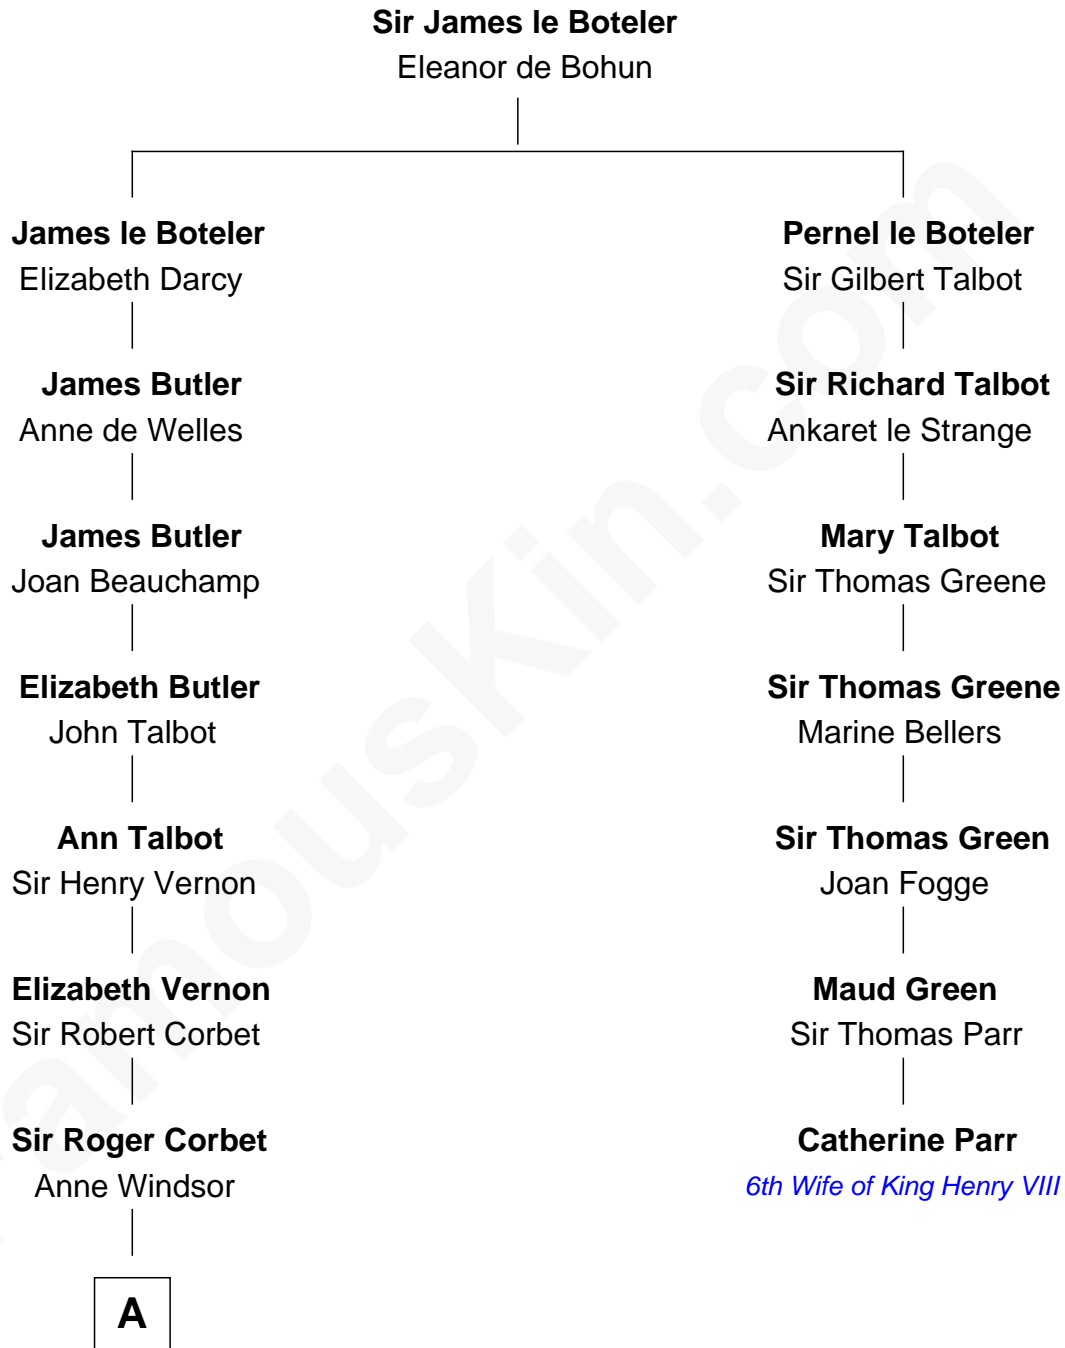

FamousKin.com
Relationship Chart of
James Russell Lowell
American "Fireside" Poet

6th cousin 10 times removed of

Catherine Parr
6th Wife of King Henry VIII

A

—
Margaret Corbet
Sir Francis Palmes

—
Sir Francis Palmes
Mary Hadnall

—
Andrew Palmes
Elizabeth Harrison

—
Elizabeth Palmes
Robert Chambers

—
Charles Chambers
Rebecca Patefield

—
Rebecca Chambers
Daniel Russell

—
James Russell
Katharine Graves

—
Rebecca Russell
John Lowell

—
Rev. Charles Lowell
Harriet Brackett Spence