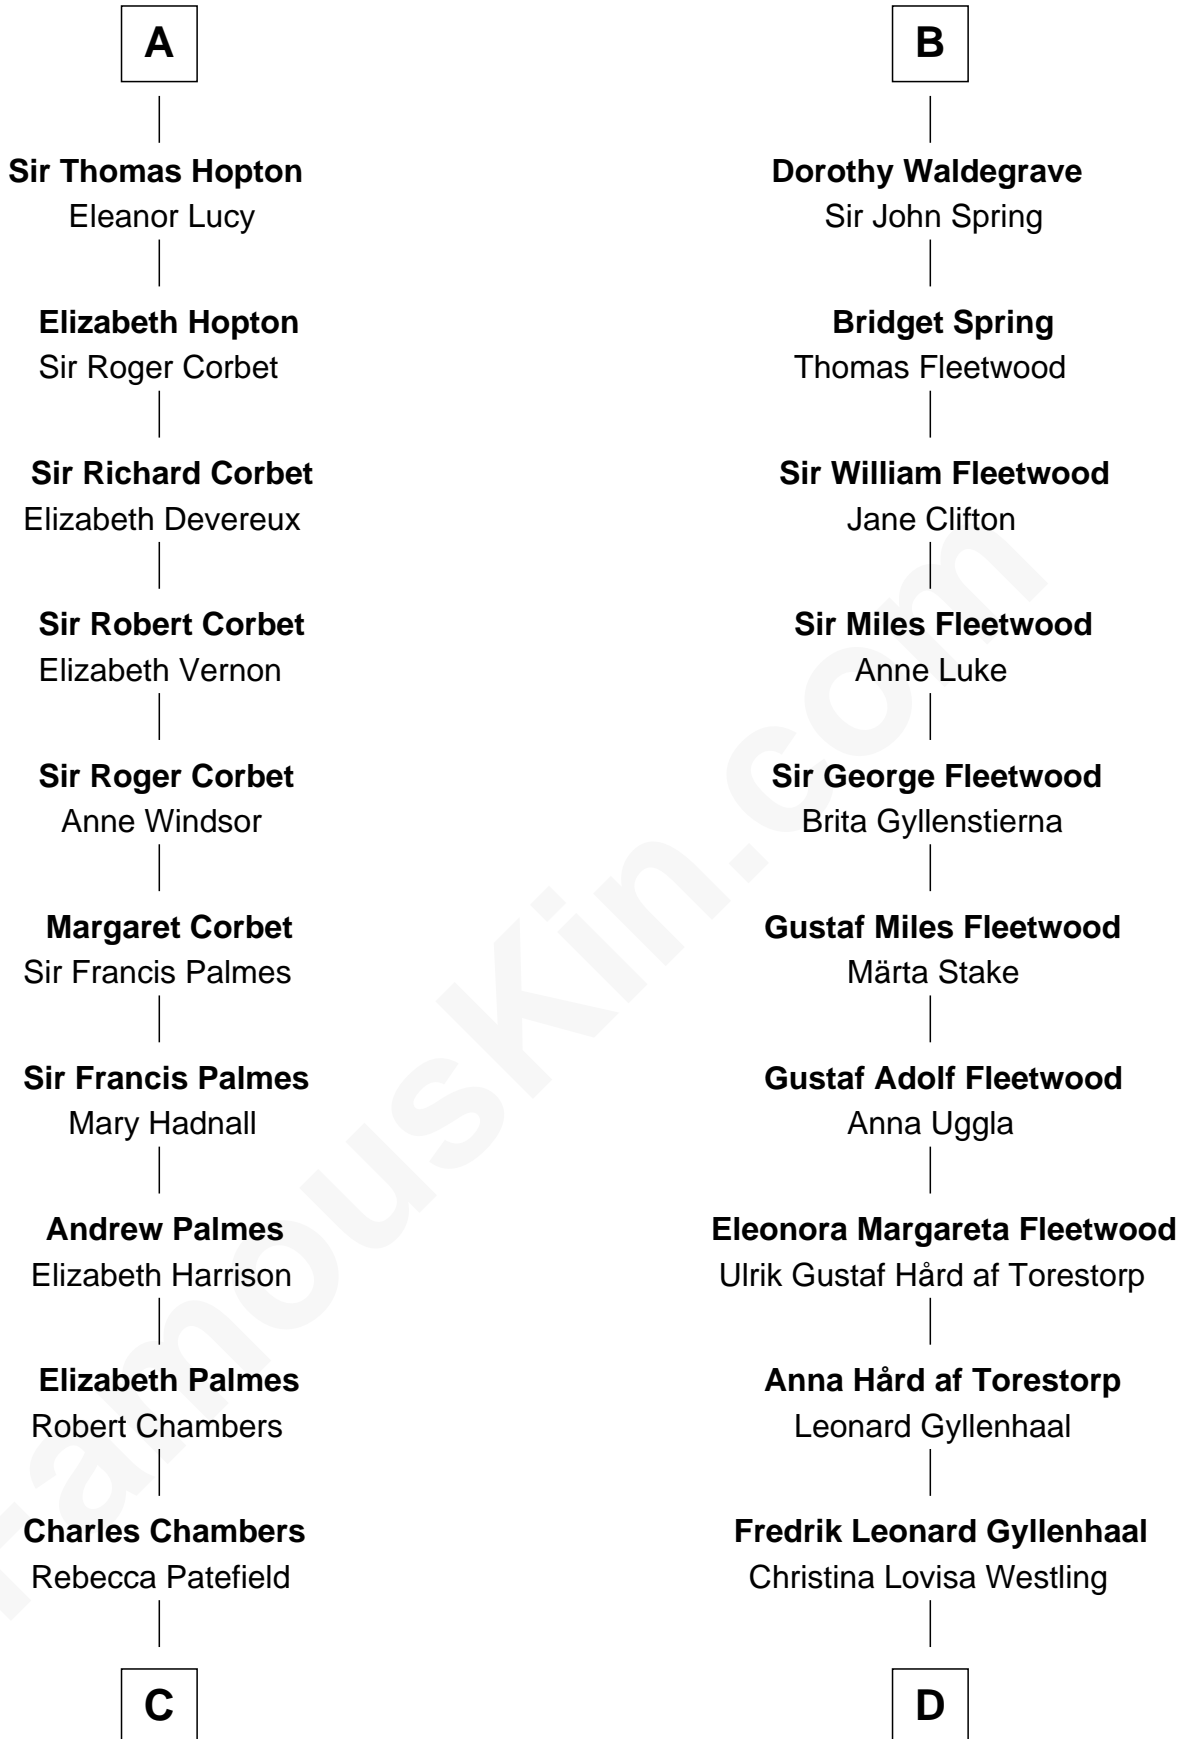

FamousKin.com

Relationship Chart of

James Russell Lowell

American "Fireside" Poet

21st cousin of

Jake Gyllenhaal

Movie Actor

C

Rebecca Chambers

Daniel Russell

James Russell

Katharine Graves

Rebecca Russell

John Lowell

Rev. Charles Lowell

Harriet Brackett Spence