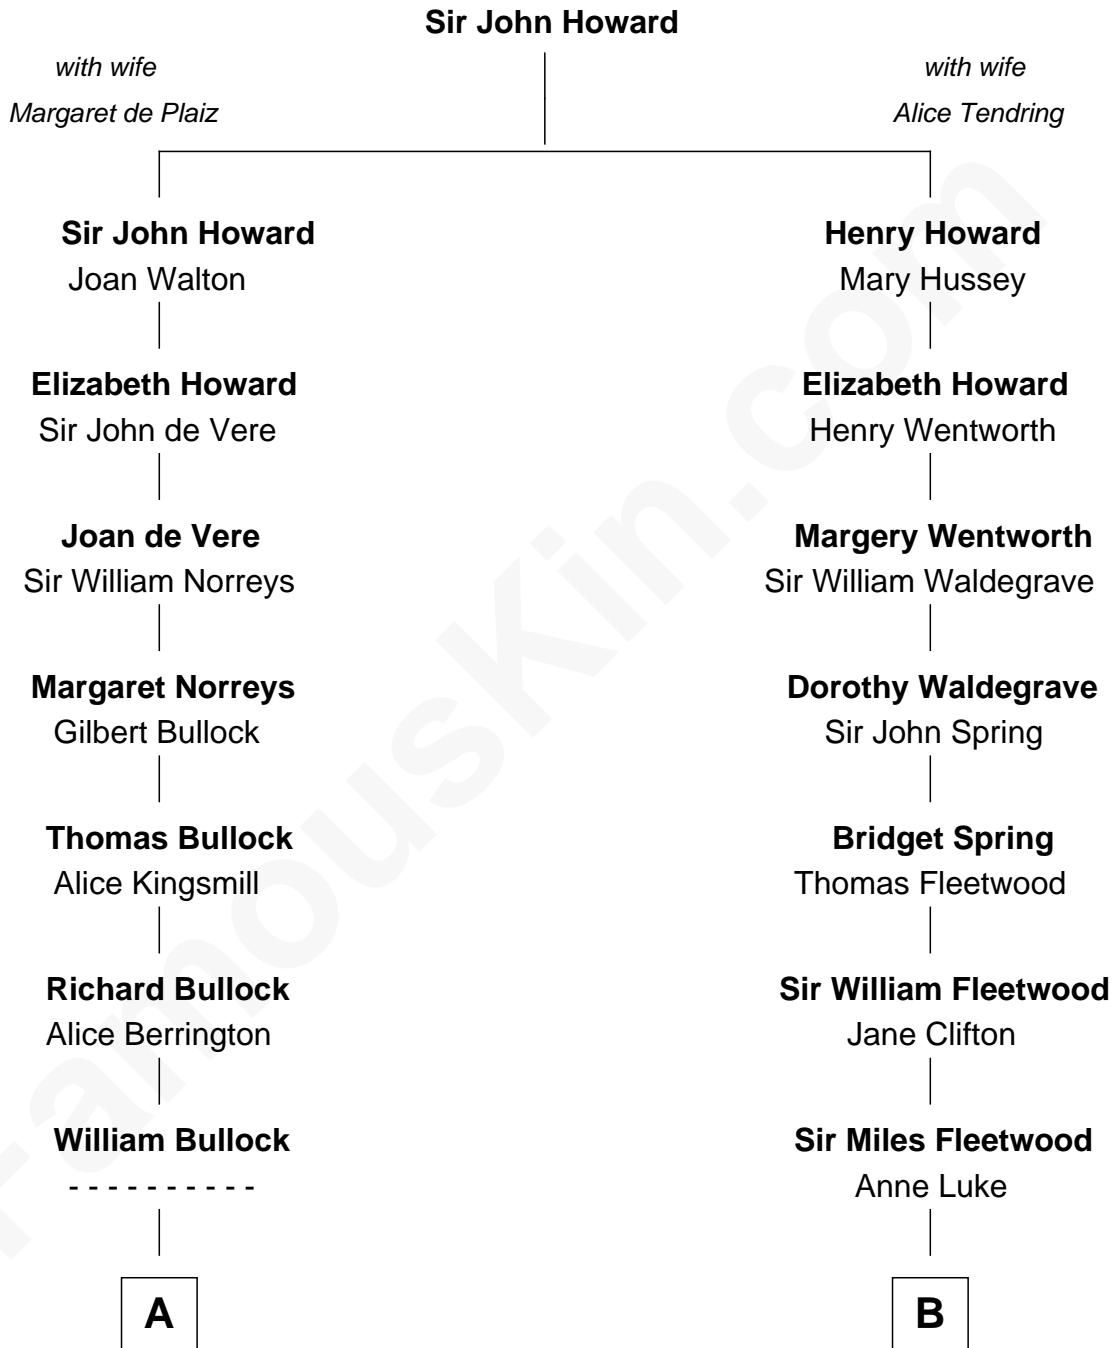

FamousKin.com
Relationship Chart of
James Russell Lowell
American "Fireside" Poet

14th cousin 3 times removed of

Maggie Gyllenhaal
Movie Actress

A

Elizabeth Bullock
Augustine Clement

Elizabeth Clement
William Sumner