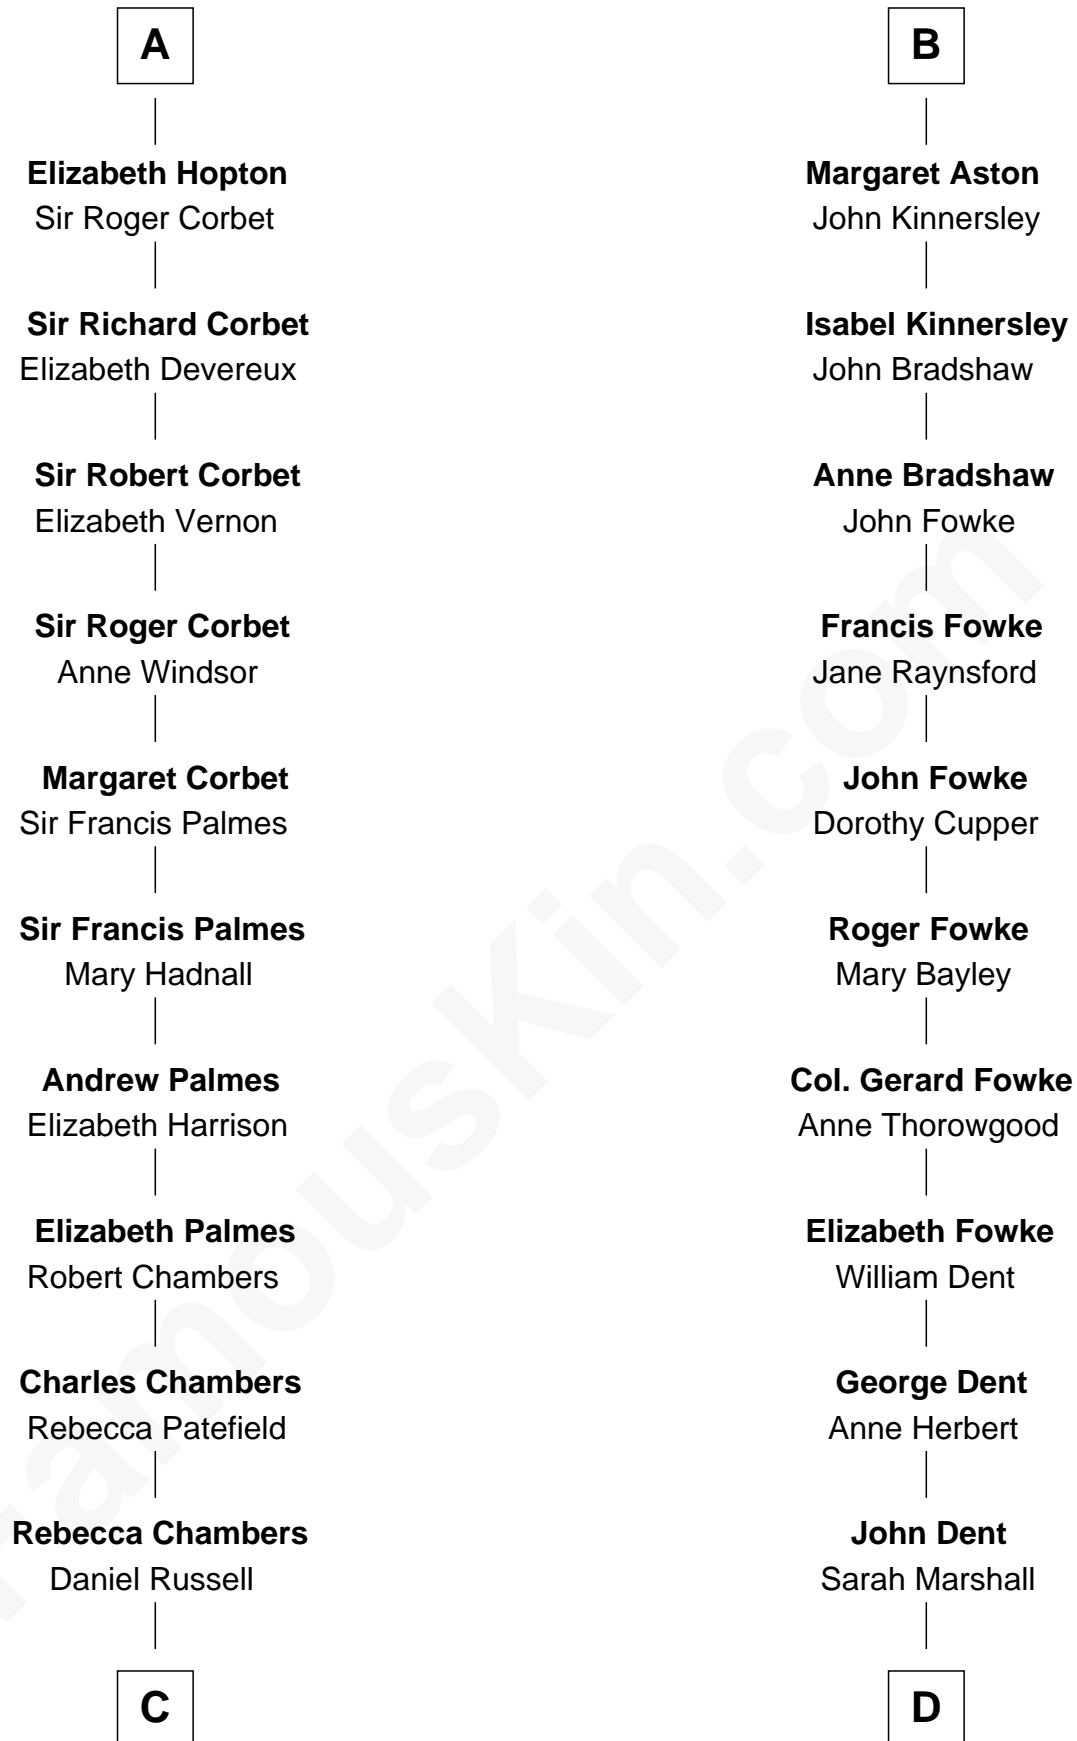

# FamousKin.com Relationship Chart of

**James Russell Lowell**

*American "Fireside" Poet*

19th cousin 1 time removed of

**General James Longstreet**

*Confederate Army - U.S. Civil War*

**John de Botetourte**

Maud FitzThomas

**C**

**James Russell**  
Katharine Graves

**Rebecca Russell**  
John Lowell

**Rev. Charles Lowell**  
Harriet Brackett Spence

**James Russell Lowell**  
*American "Fireside" Poet*

**D**

**Thomas Marshall Dent**  
Anne Magruder