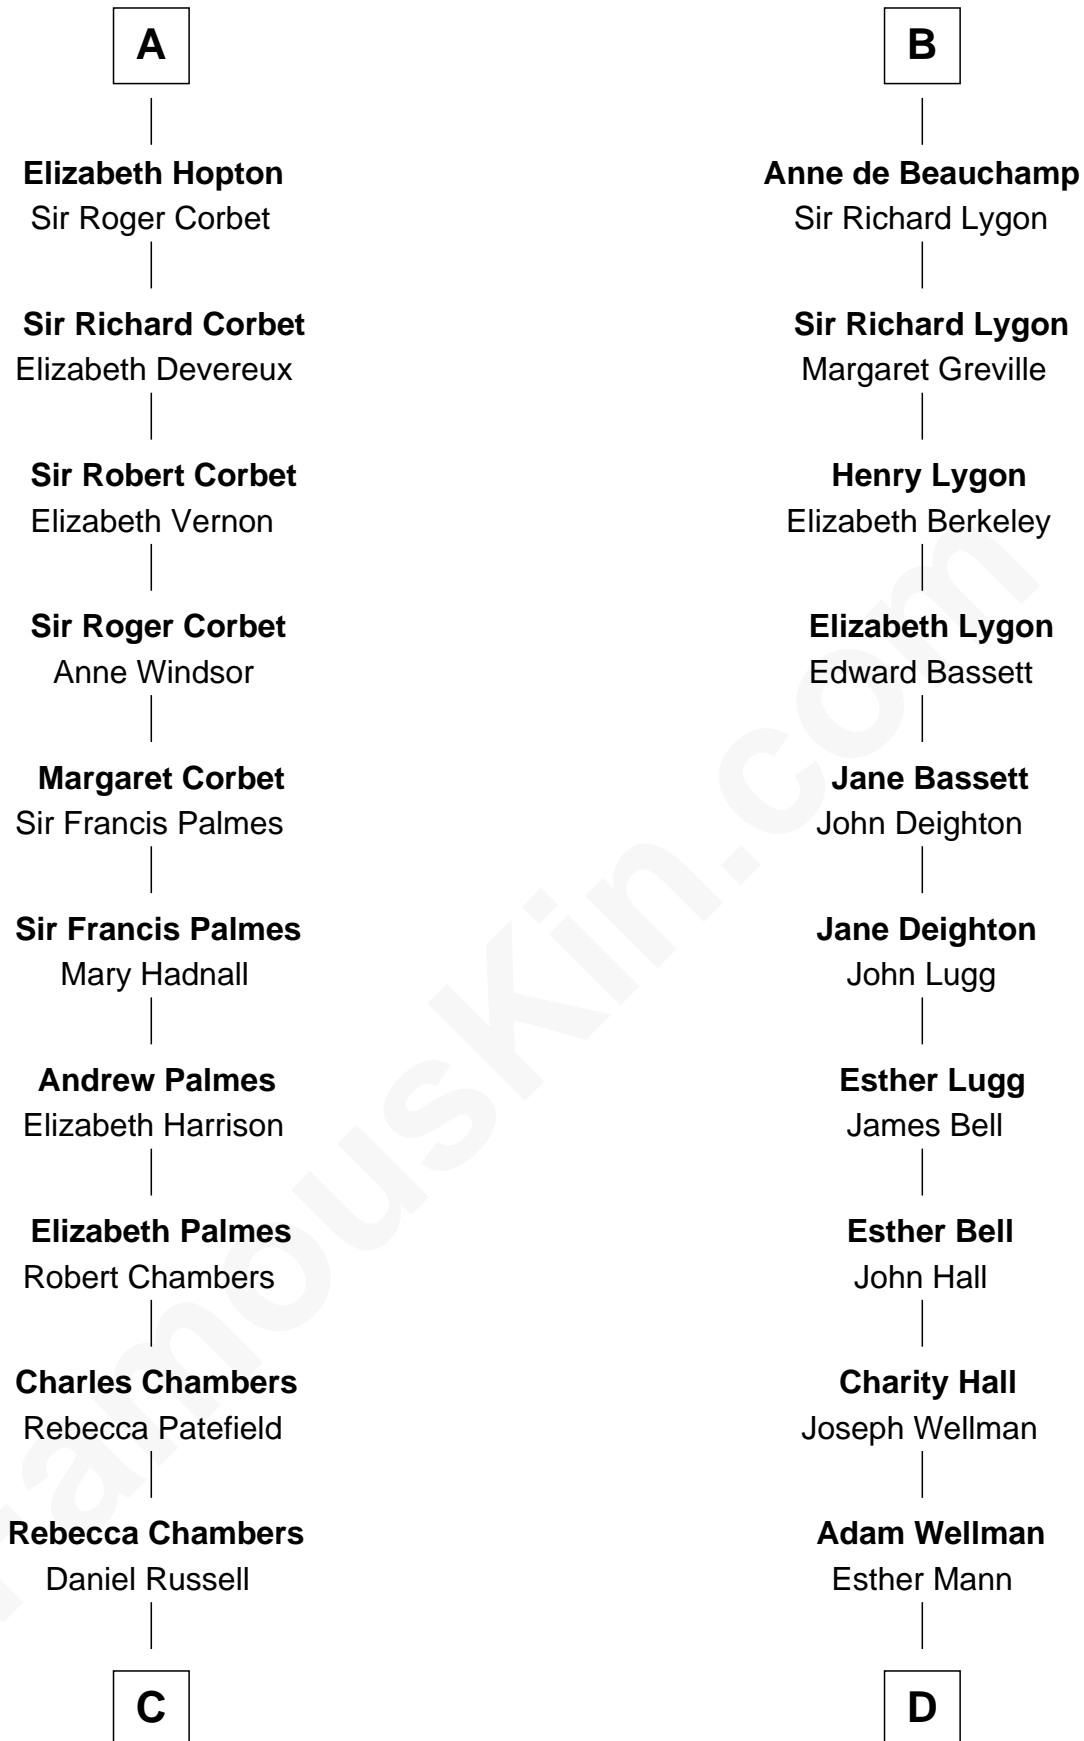

FamousKin.com Relationship Chart of

James Russell Lowell

American "Fireside" Poet

20th cousin of

Jack London

Author of "The Call of the Wild"

John de Botetourte

Maud FitzThomas