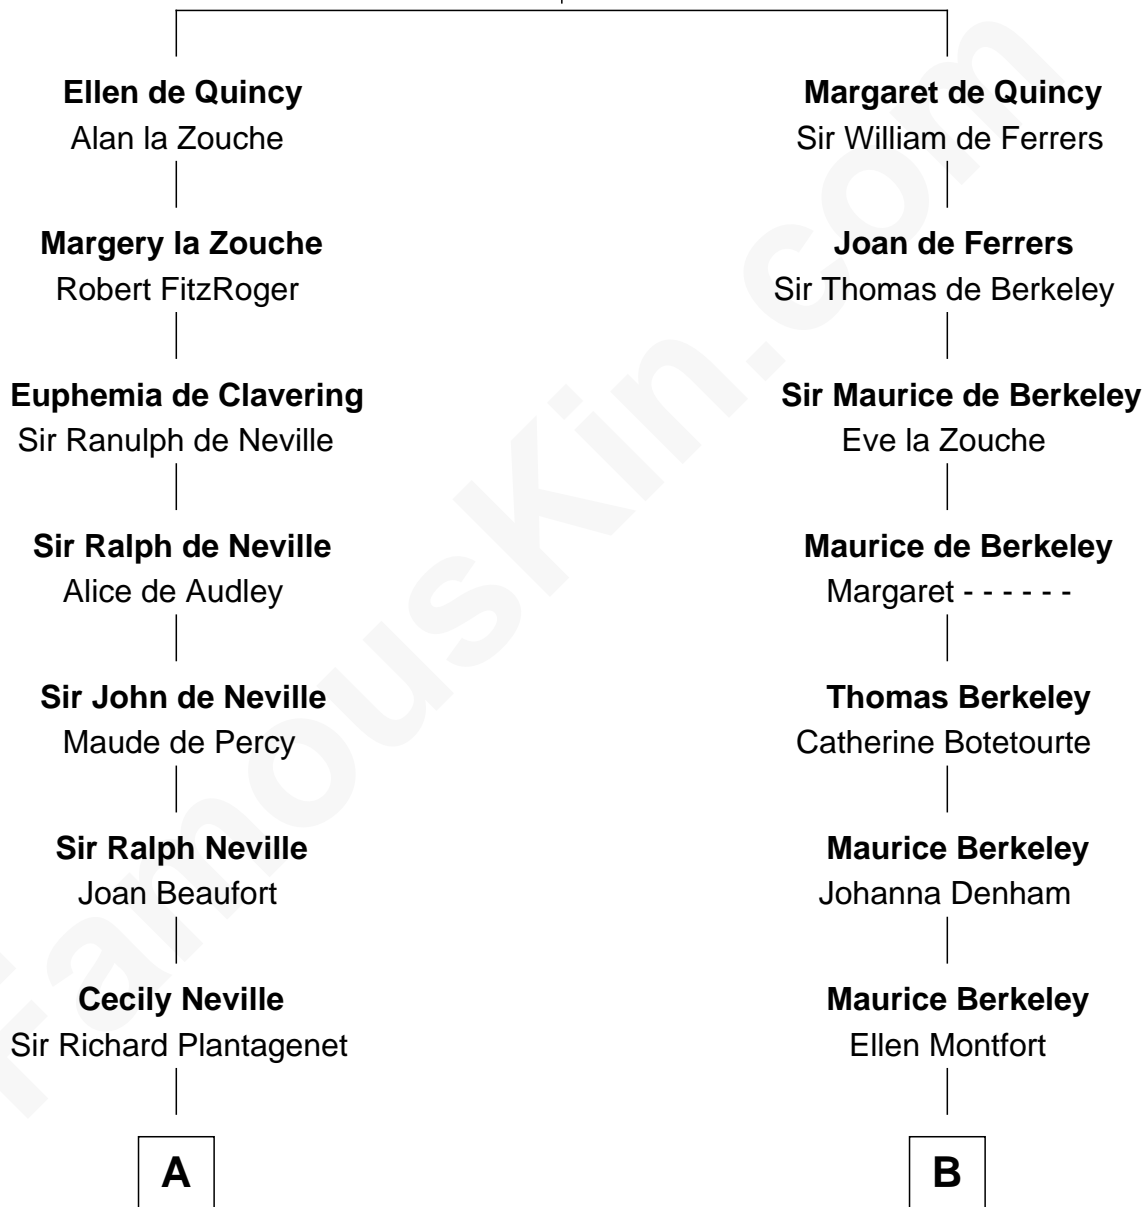

FamousKin.com Relationship Chart of

James Russell Lowell

American "Fireside" Poet

21st cousin of

Jack London

Author of "The Call of the Wild"

Sir Roger de Quincy

Helen of Galloway

C

William Traill

Isabel Fea

Robert Traill

Mary Whipple

Mary Whipple Traill

Keith Spence

Harriet Brackett Spence