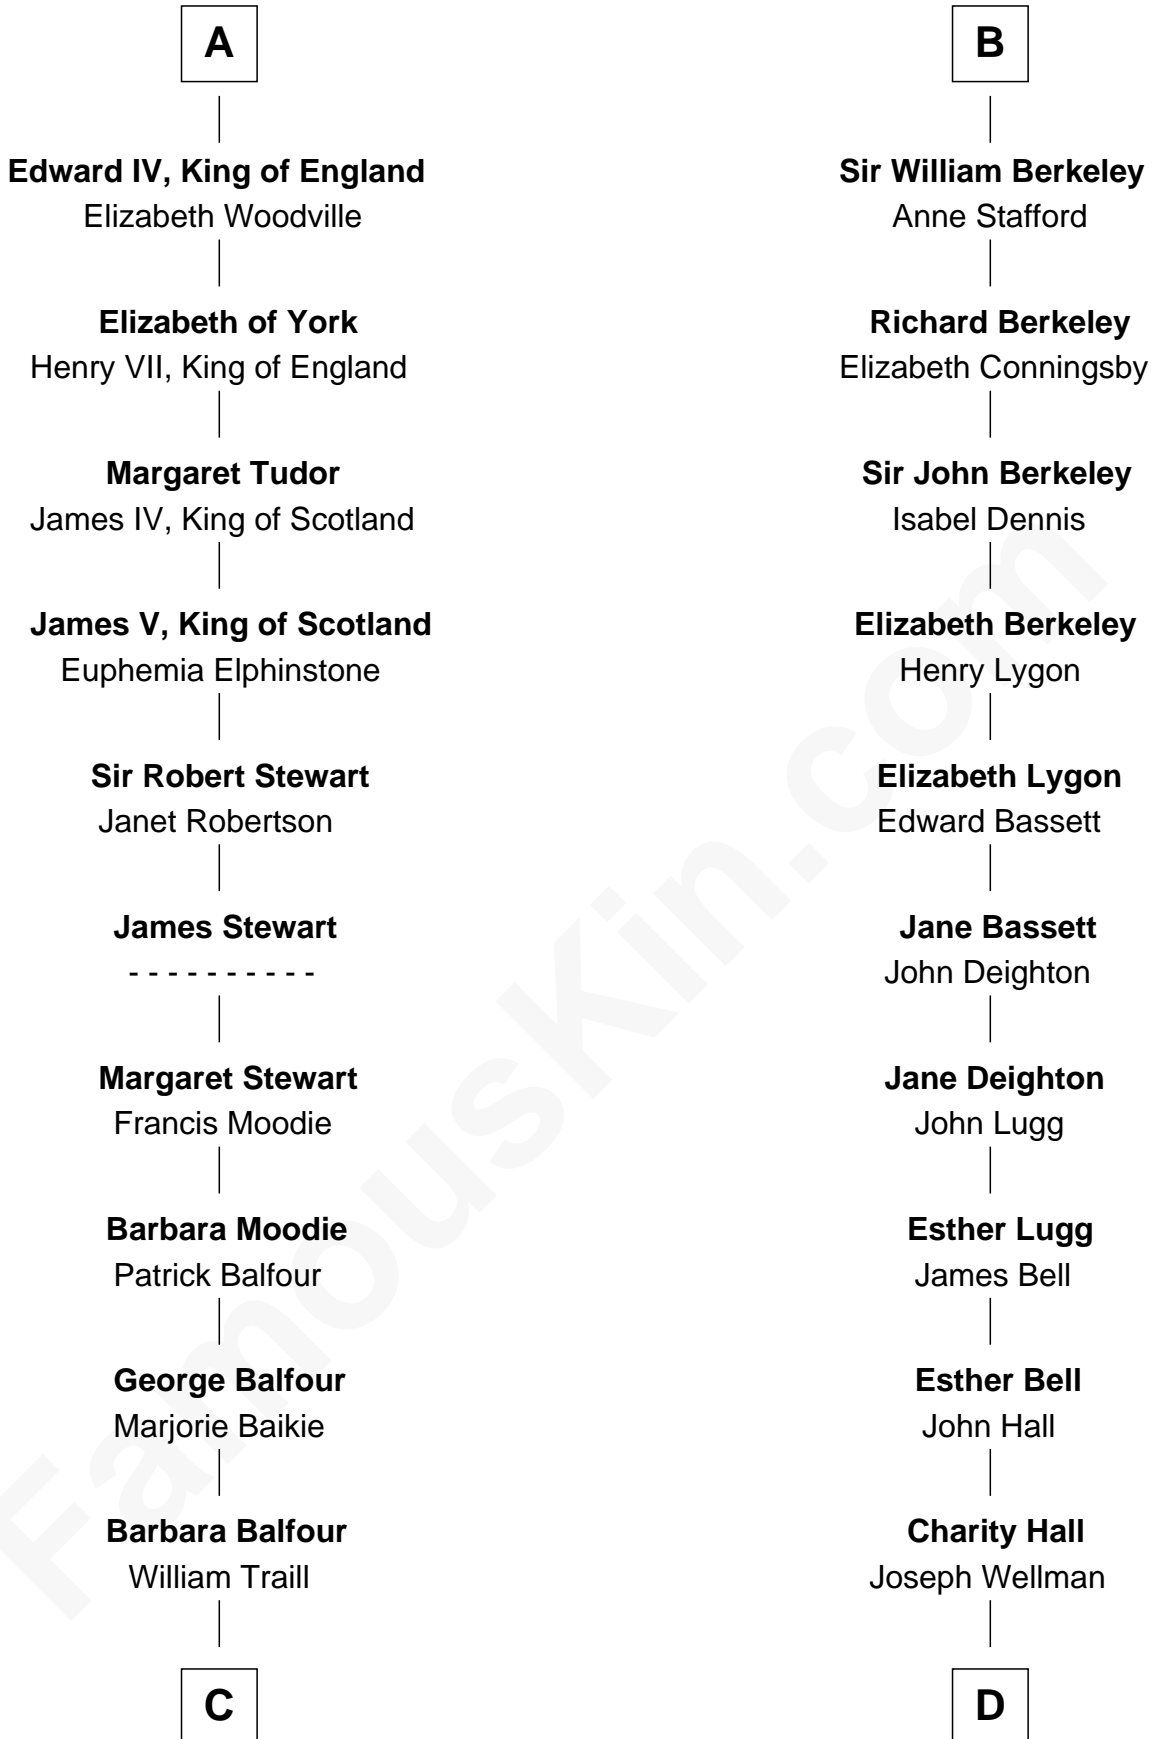

FamousKin.com Relationship Chart of

James Russell Lowell

American "Fireside" Poet

21st cousin of

Jack London

Author of "The Call of the Wild"

Sir Roger de Quincy

Helen of Galloway

C

William Traill

Isabel Fea

Robert Traill

Mary Whipple

Mary Whipple Traill

Keith Spence

Harriet Brackett Spence