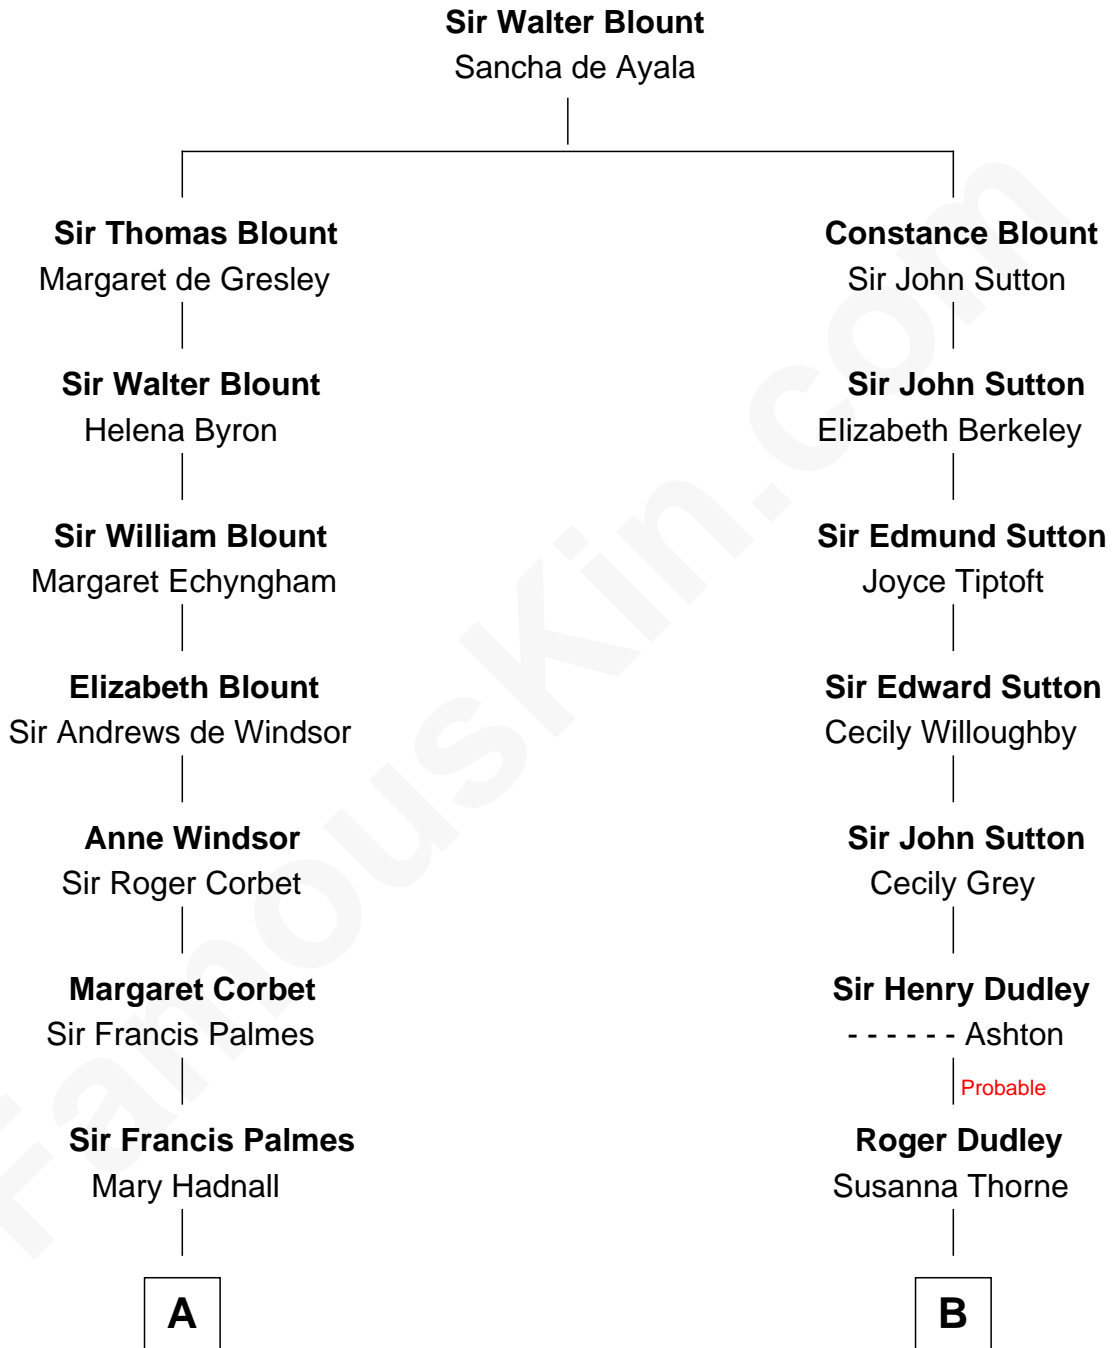

FamousKin.com
Relationship Chart of
James Russell Lowell
American "Fireside" Poet

14th cousin 2 times removed of
John Kerry
68th U.S. Secretary of State

A

Andrew Palmes
Elizabeth Harrison

Elizabeth Palmes
Robert Chambers

B

Gov. Thomas Dudley
Katherine Deighton

Gov. Joseph Dudley
Rebecca Tyng

Anne Dudley
John Winthrop

John Still Winthrop
Jane Borland

Thomas Lindall Winthrop
Elizabeth Bowdoin Temple

Robert Charles Winthrop
Elizabeth Cabot Blanchard