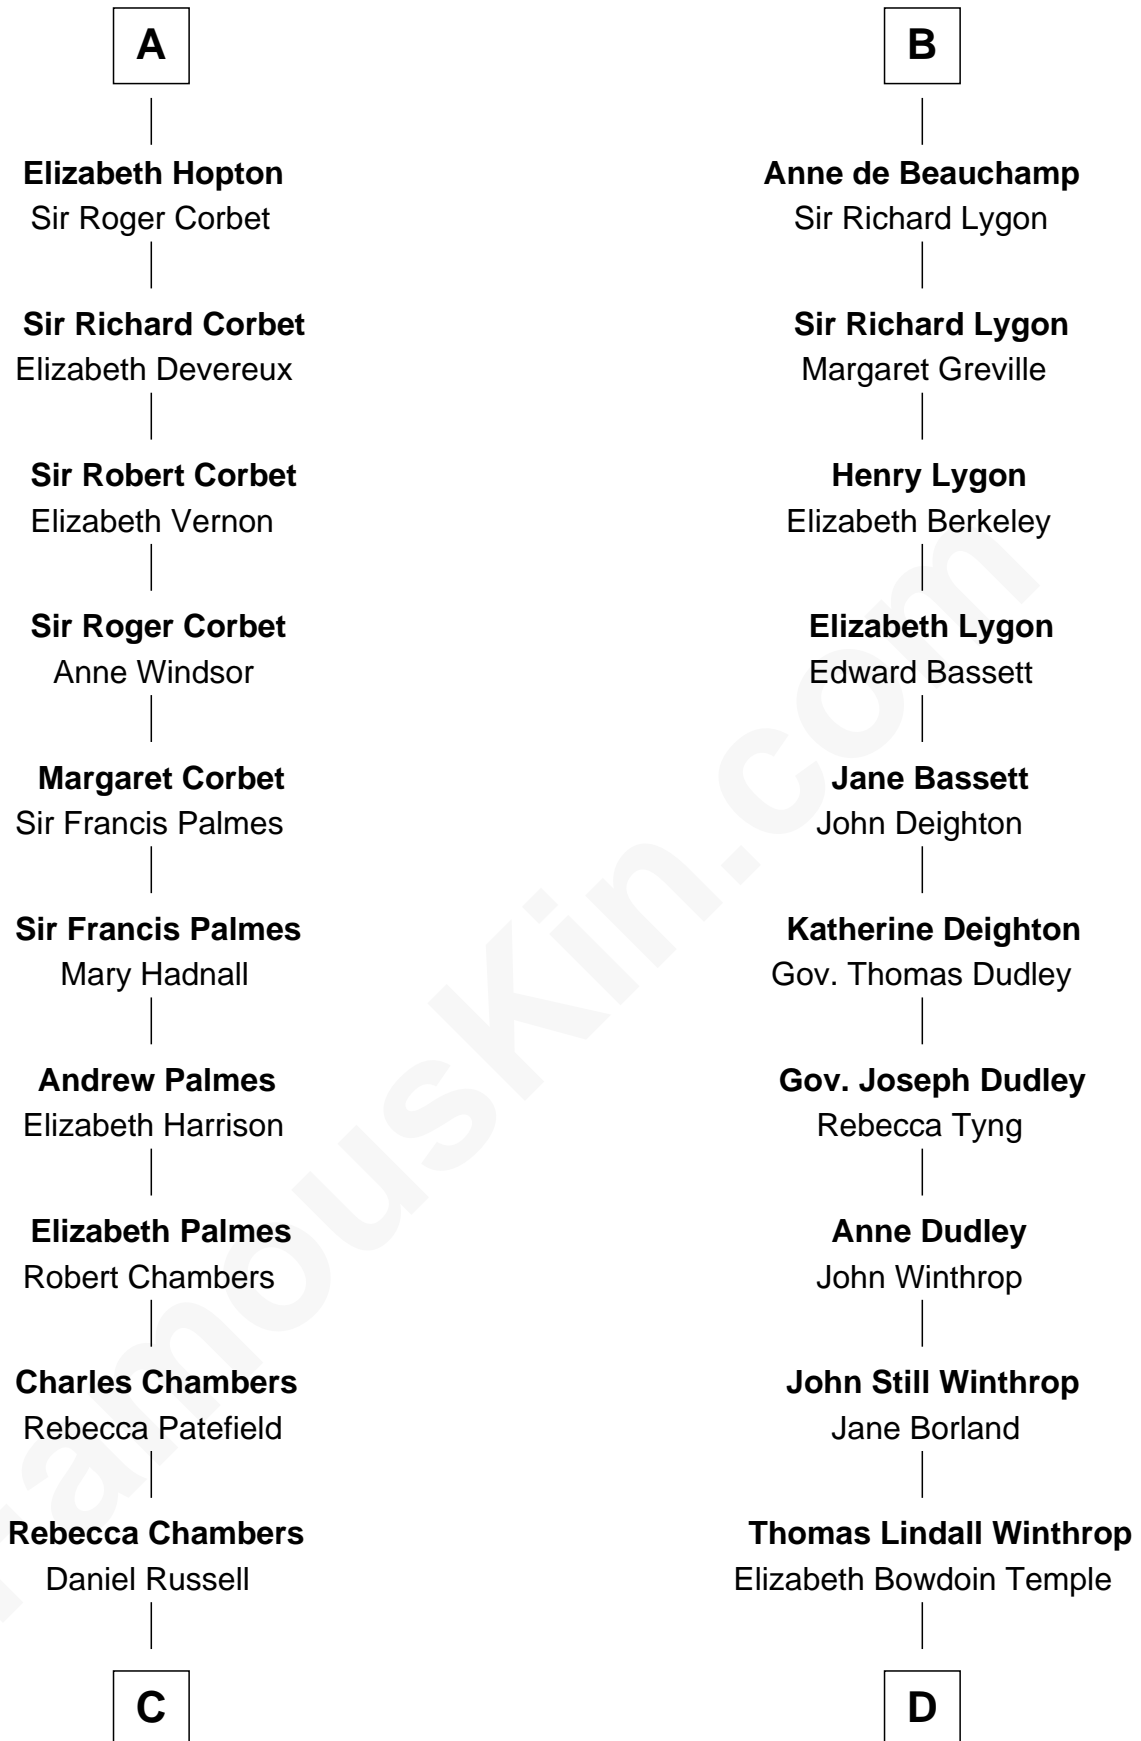

**FamousKin.com**  
**Relationship Chart of**  
**James Russell Lowell**  
*American "Fireside" Poet*

**20th cousin 1 time removed of**  
**John Kerry**  
*68th U.S. Secretary of State*

**C**

**James Russell**  
Katharine Graves

**Rebecca Russell**  
John Lowell

**Rev. Charles Lowell**  
Harriet Brackett Spence

**James Russell Lowell**  
*American "Fireside" Poet*

**D**

**Robert Charles Winthrop**  
Elizabeth Cabot Blanchard

**Robert Charles Winthrop**  
Elizabeth Mason

**Margaret Tyndal Winthrop**  
James Grant Forbes

**Rosemary Isabel Forbes**  
Richard John Kerry

**John Kerry**  
*68th U.S. Secretary of State*

FamousKin.com