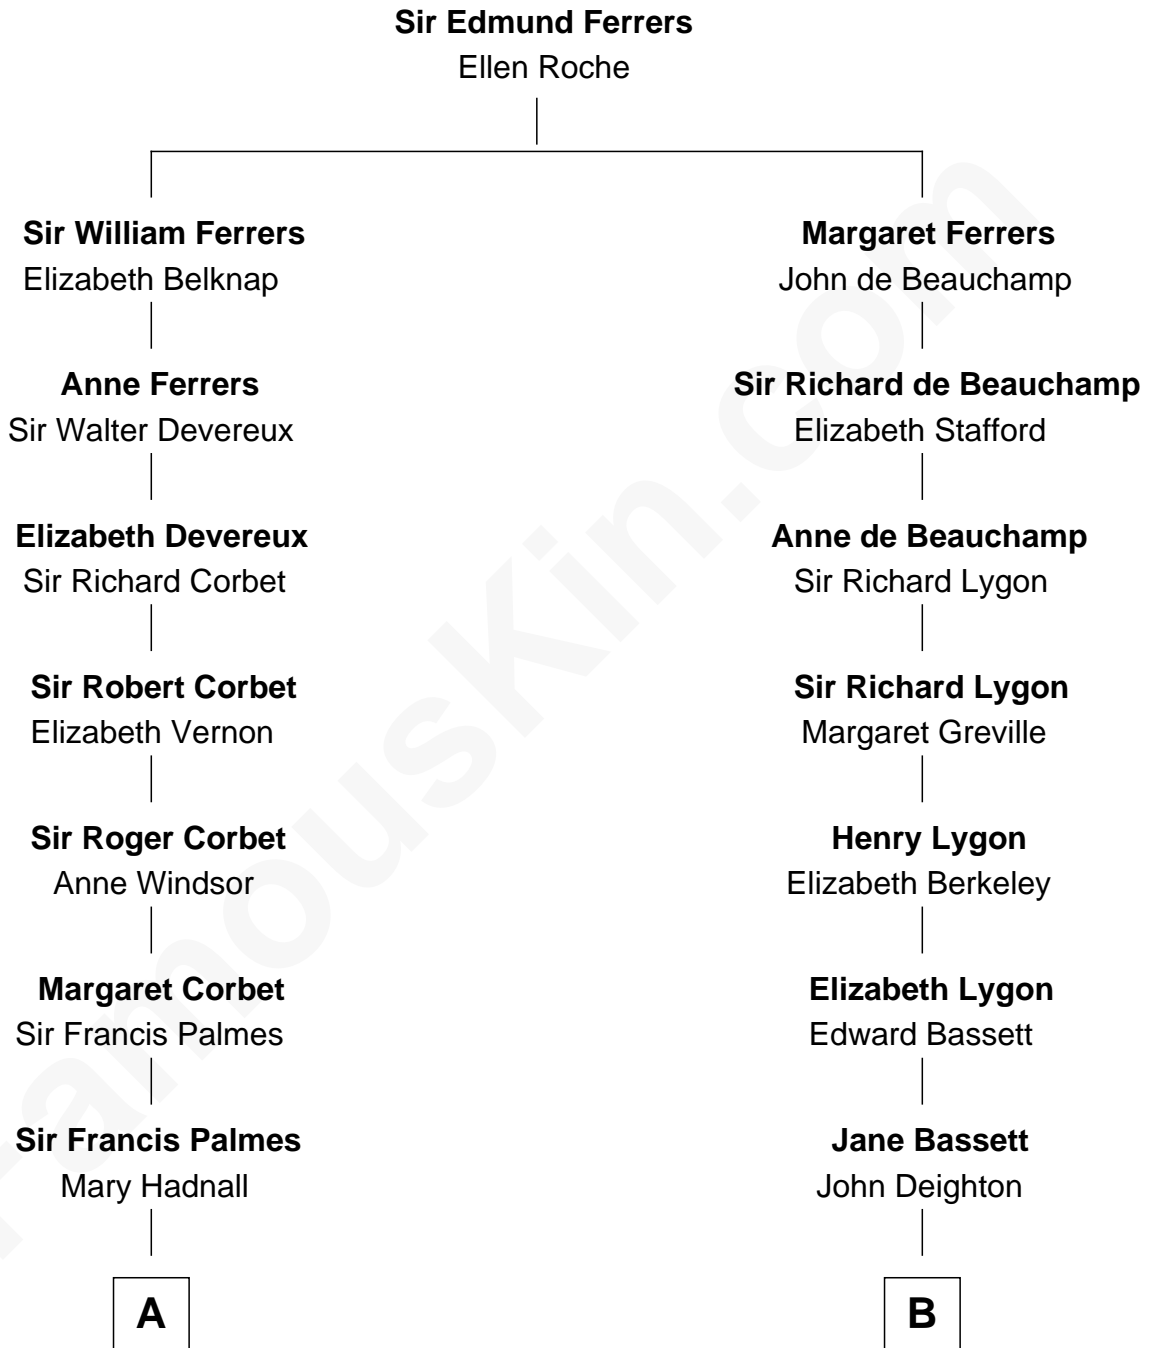

FamousKin.com
Relationship Chart of
James Russell Lowell
American "Fireside" Poet

14th cousin 2 times removed of
John Kerry
68th U.S. Secretary of State

A

Andrew Palmes
Elizabeth Harrison

Elizabeth Palmes
Robert Chambers

B

Katherine Deighton
Gov. Thomas Dudley

Gov. Joseph Dudley
Rebecca Tyng

Anne Dudley
John Winthrop

John Still Winthrop
Jane Borland

Thomas Lindall Winthrop
Elizabeth Bowdoin Temple

Robert Charles Winthrop
Elizabeth Cabot Blanchard