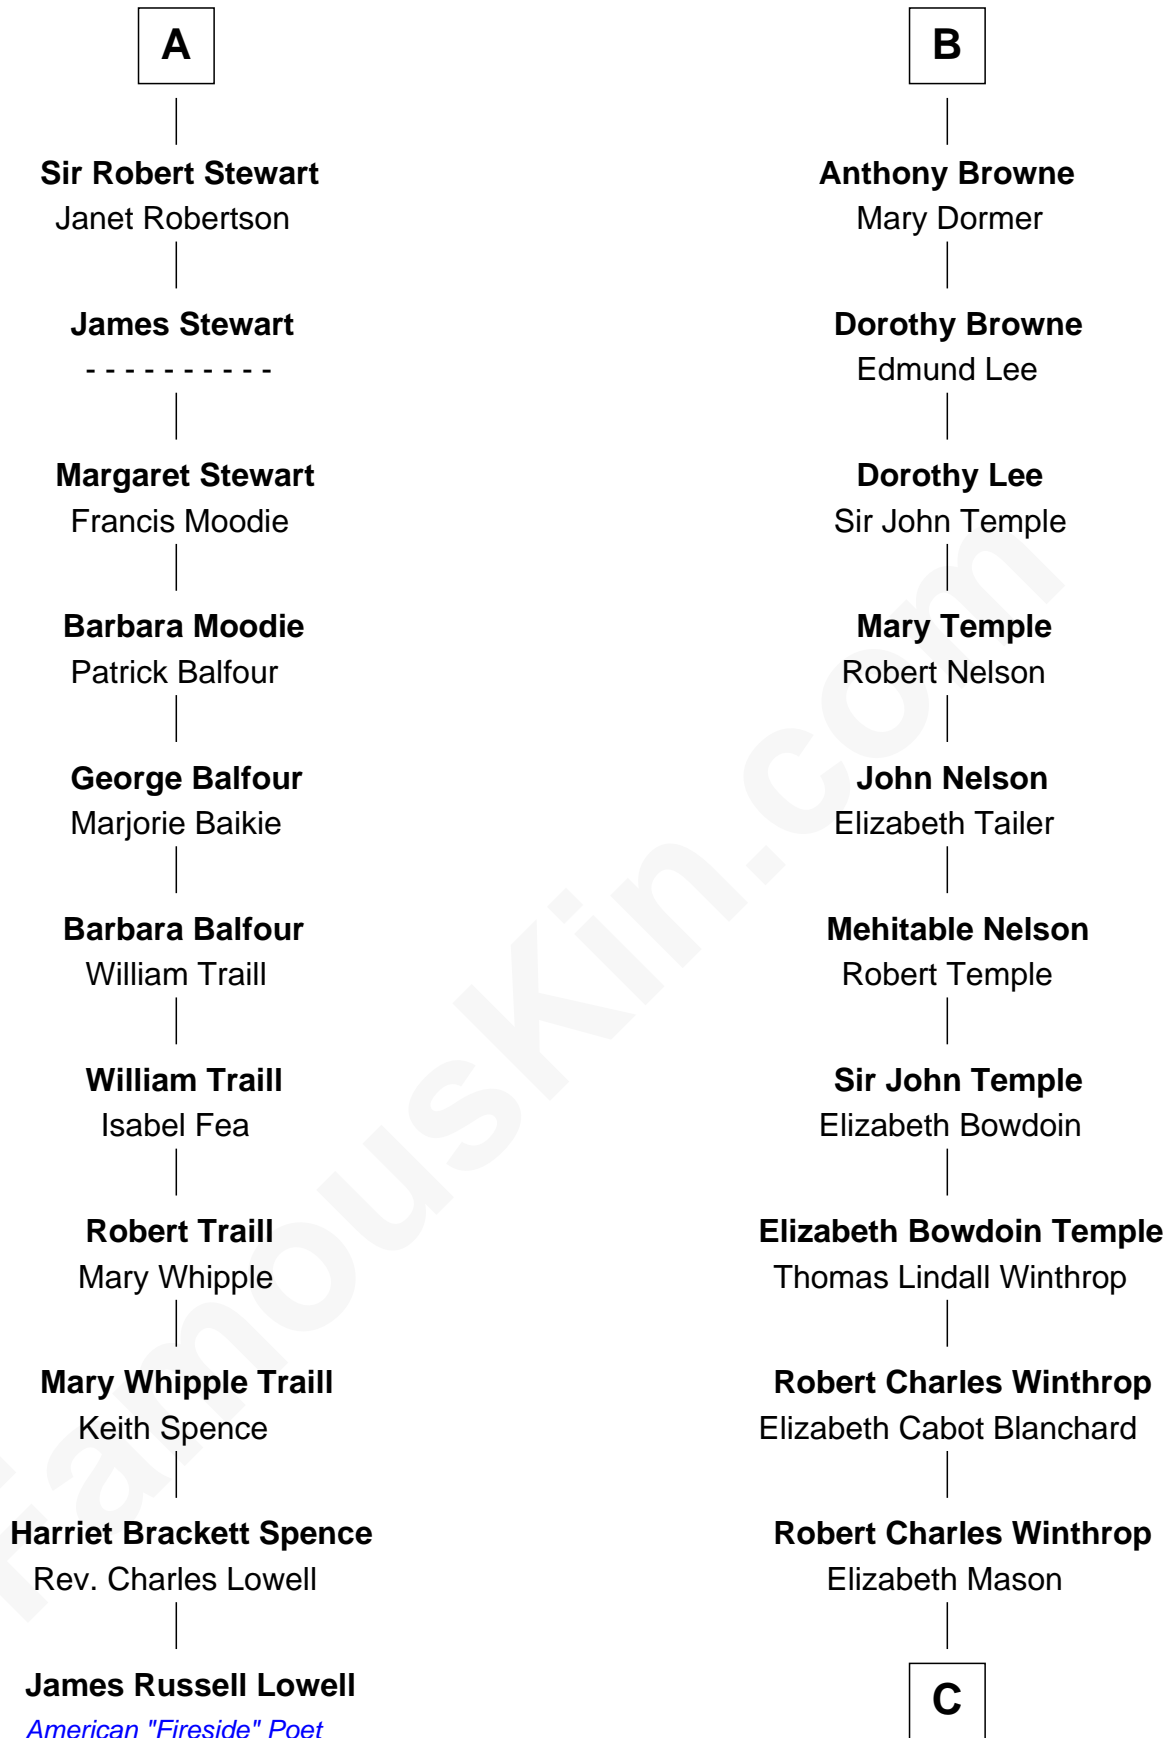

FamousKin.com
Relationship Chart of
James Russell Lowell
American "Fireside" Poet

17th cousin 2 times removed of

John Kerry
68th U.S. Secretary of State

C

Margaret Tyndal Winthrop

James Grant Forbes

Rosemary Isabel Forbes