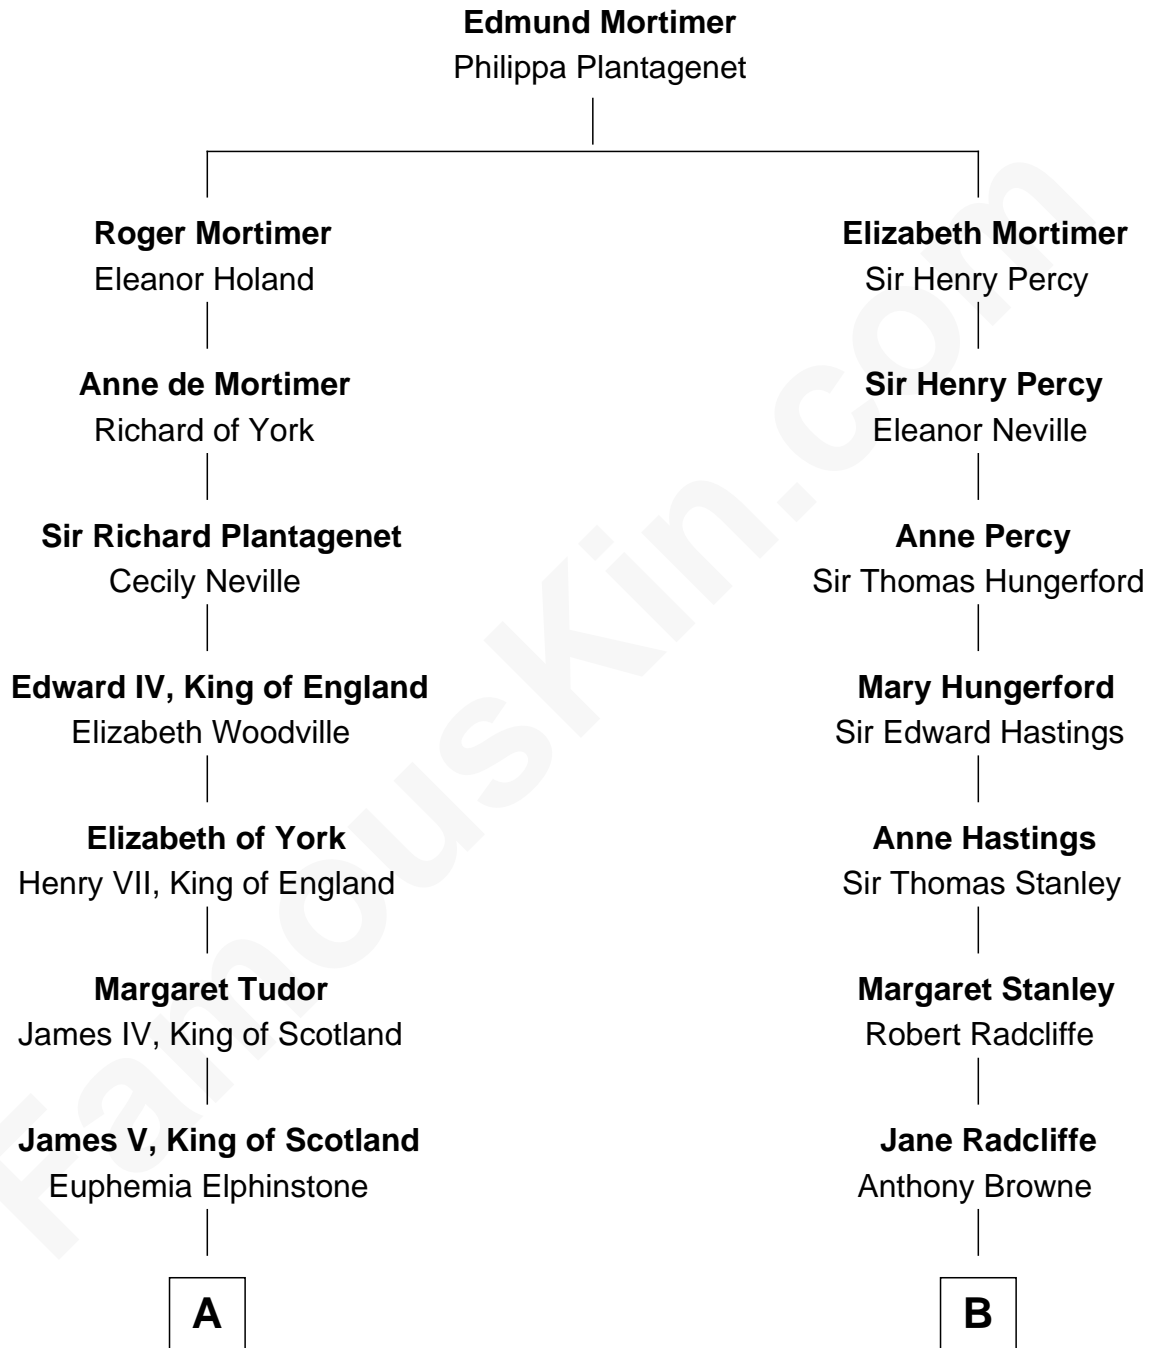

FamousKin.com
Relationship Chart of
James Russell Lowell
American "Fireside" Poet

17th cousin 2 times removed of

John Kerry
68th U.S. Secretary of State

C

Margaret Tyndal Winthrop

James Grant Forbes

Rosemary Isabel Forbes

Richard John Kerry

John Kerry

68th U.S. Secretary of State

FamousKin.com