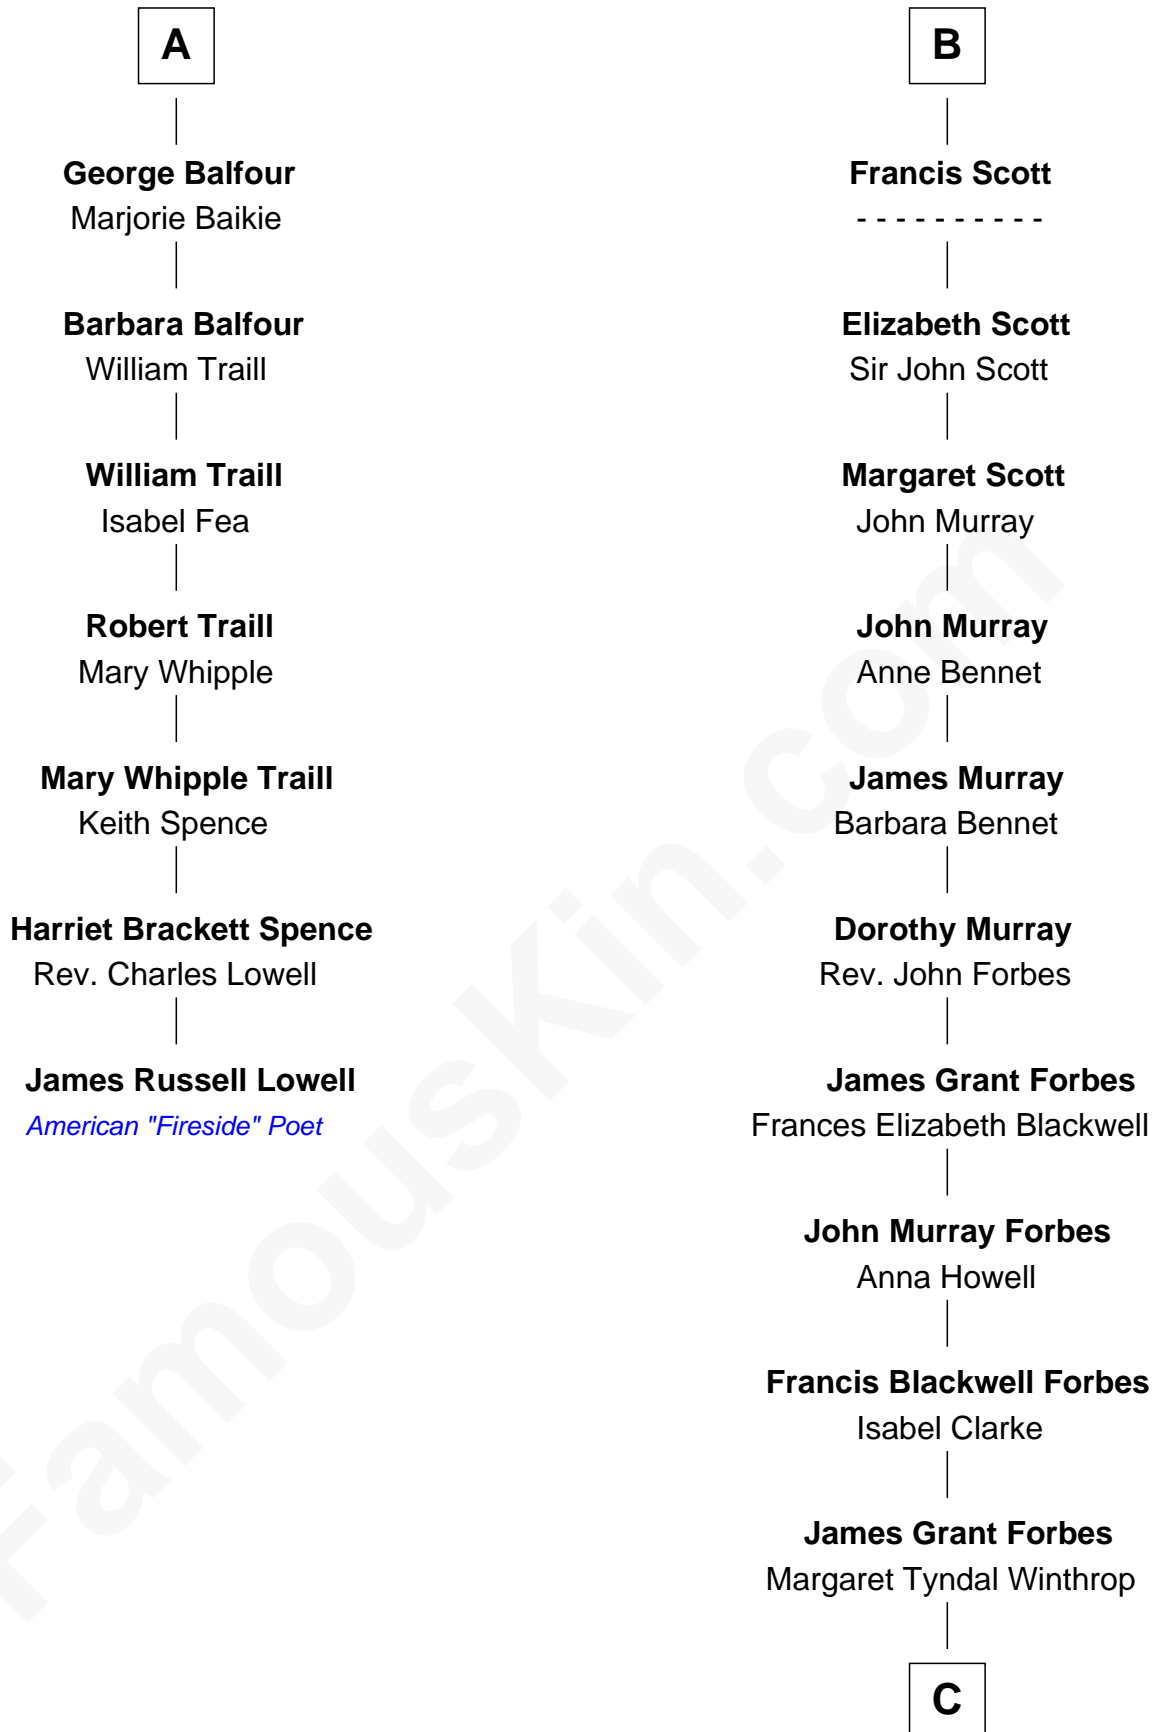

FamousKin.com
Relationship Chart of
James Russell Lowell
American "Fireside" Poet

13th cousin 5 times removed of
John Kerry
68th U.S. Secretary of State

James II, King of Scotland
 Mary of Guelders

James III, King of Scotland
 Margaret Oldenburg

James IV, King of Scotland
 Margaret Tudor

James V, King of Scotland
 Euphemia Elphinstone

Sir Robert Stewart
 Janet Robertson

James Stewart

Margaret Stewart
 Francis Moodie

Barbara Moodie
 Patrick Balfour

A

Mary Stewart of Scotland
 James Hamilton

James Hamilton

Sir John Hamilton
 Janet Home

Margaret Hamilton
 David Douglas

Margaret Douglas
 Sir Walter Scott

Walter Scott
 Margaret Kerr

Walter Scott

B

C

—
Rosemary Isabel Forbes

Richard John Kerry

—
John Kerry

68th U.S. Secretary of State

FamousKin.com