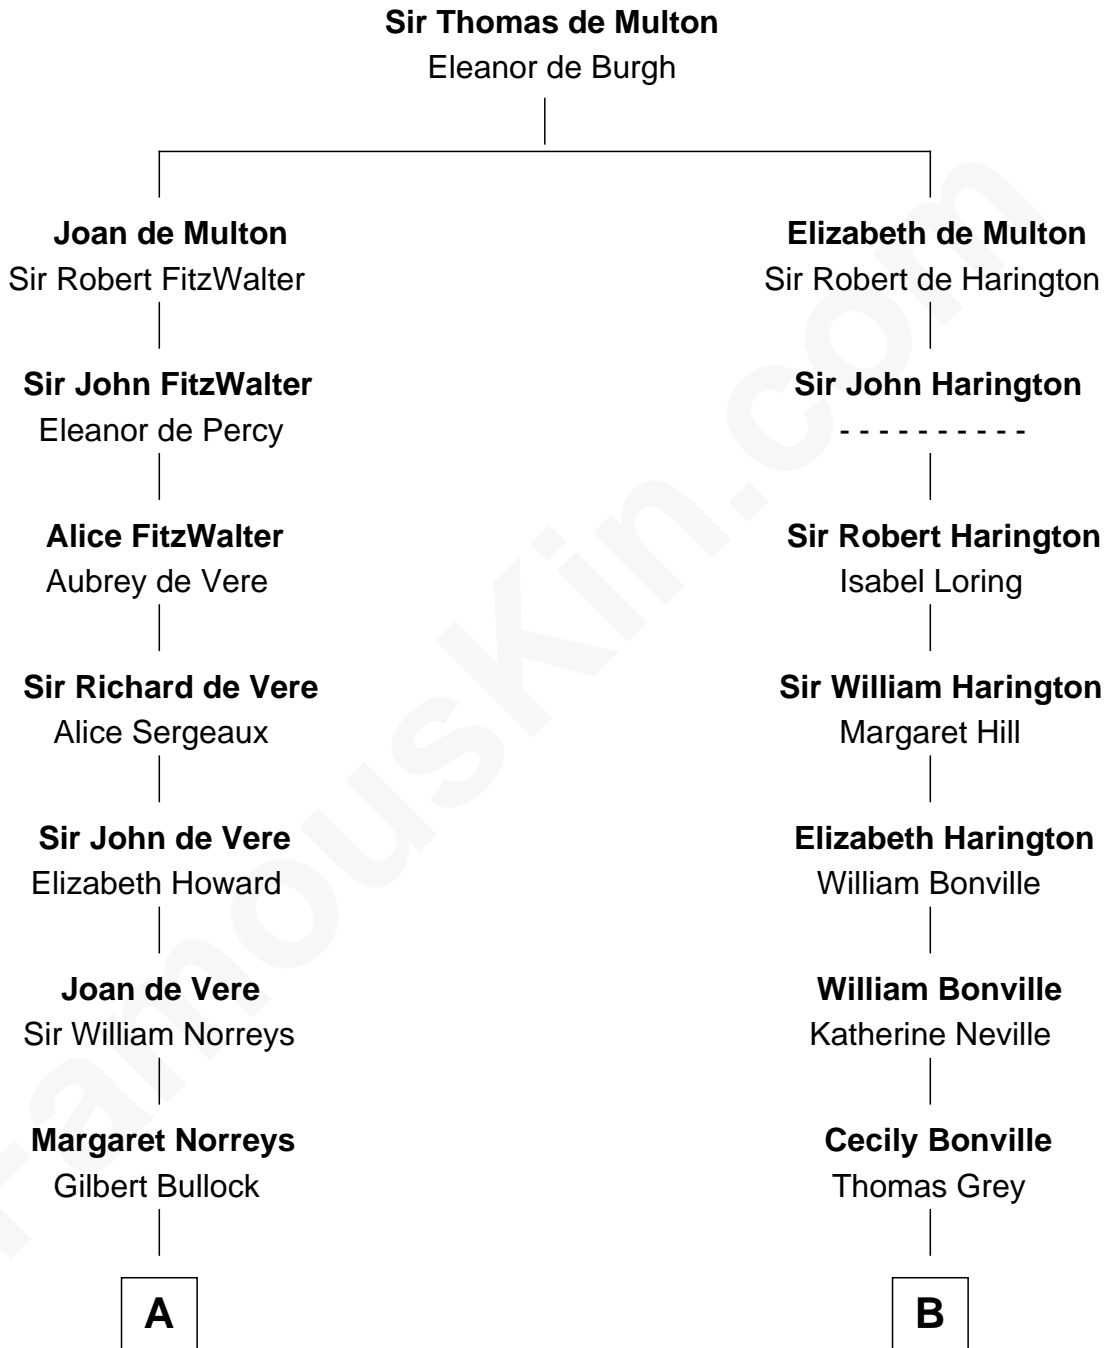

FamousKin.com
Relationship Chart of
James Russell Lowell
American "Fireside" Poet

17th cousin 2 times removed of

John Kerry
68th U.S. Secretary of State

C

—
Margaret Tyndal Winthrop

James Grant Forbes

—
Rosemary Isabel Forbes

Richard John Kerry

—
John Kerry

68th U.S. Secretary of State

FamousKin.com