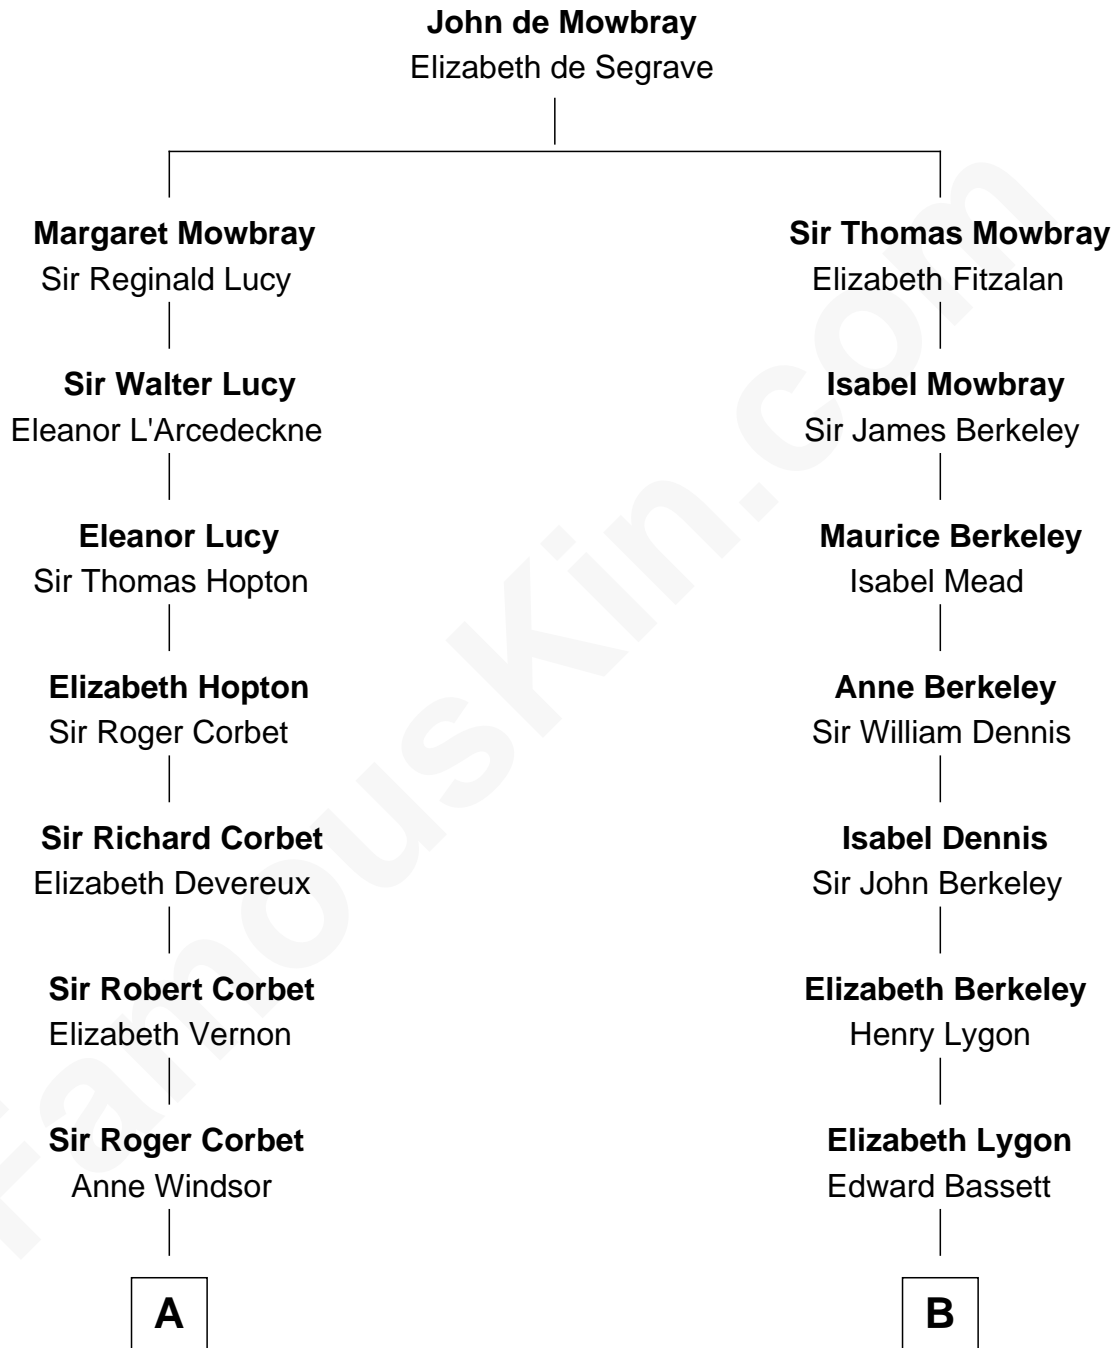

FamousKin.com
Relationship Chart of
James Russell Lowell
American "Fireside" Poet

16th cousin 1 time removed of
John Kerry
68th U.S. Secretary of State

A

Margaret Corbet
Sir Francis Palmes

Sir Francis Palmes
Mary Hadnall

Andrew Palmes
Elizabeth Harrison

Elizabeth Palmes
Robert Chambers

Charles Chambers
Rebecca Patefield

Rebecca Chambers
Daniel Russell

James Russell
Katharine Graves

Rebecca Russell
John Lowell

Rev. Charles Lowell
Harriet Brackett Spence