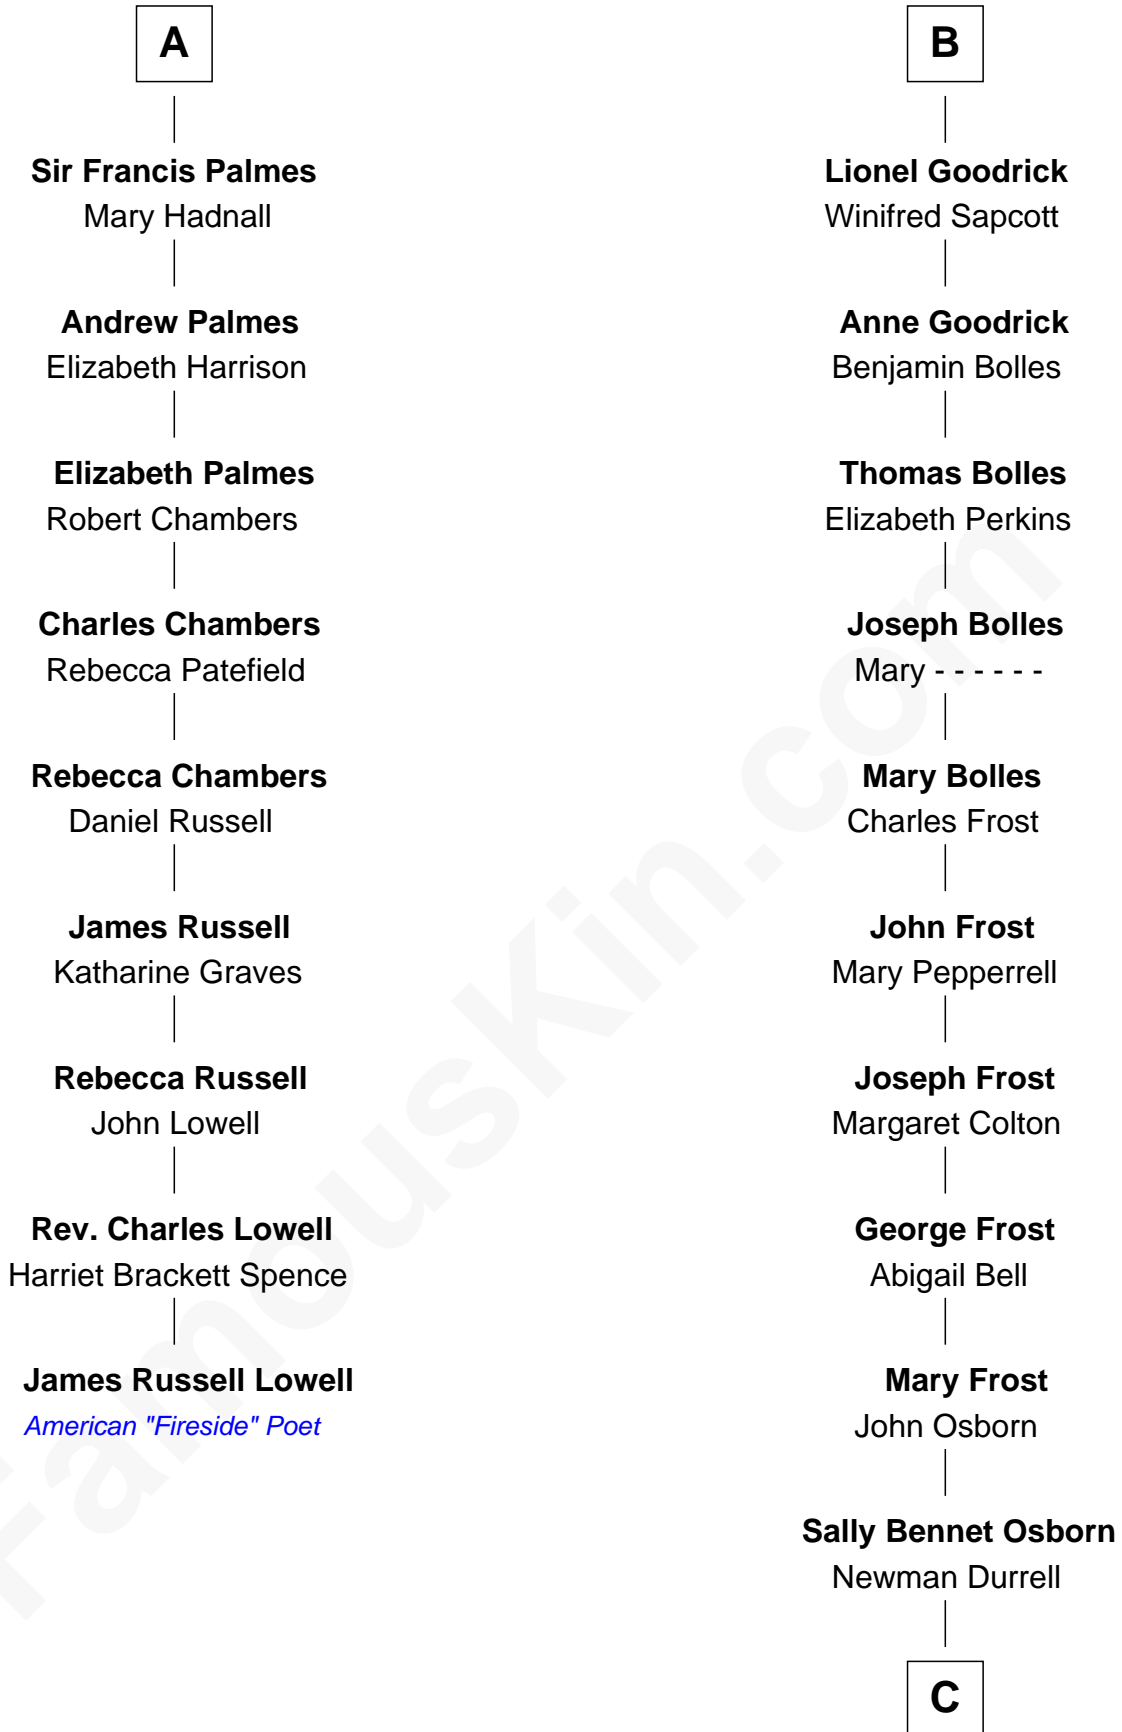

**FamousKin.com**  
**Relationship Chart of**  
**James Russell Lowell**  
*American "Fireside" Poet*

15th cousin 5 times removed of

**Lucille Ball**  
*TV Actress - "I Love Lucy"*

**Sir Thomas de Beauchamp**  
 Katherine de Mortimer

**Sir William Beauchamp**

Joan Fitzalan

**Joan Beauchamp**

James Butler

**Elizabeth Butler**

John Talbot

**Ann Talbot**

Sir Henry Vernon

Sir Thomas Dymoke

**Sir Lionel Dymoke**

Joanna Griffith

**Anne Dymoke**

John Goodrick

**B**

**C**

**George Osborn Durrell**

Anne Jane Jewell

**Nellie Rebecca Durrell**

Jasper Clinton Ball

**Henry Durrell Ball**

Desiree Evelyn Hunt

**Lucille Ball**

*TV Actress - "I Love Lucy"*

FamousKin.com