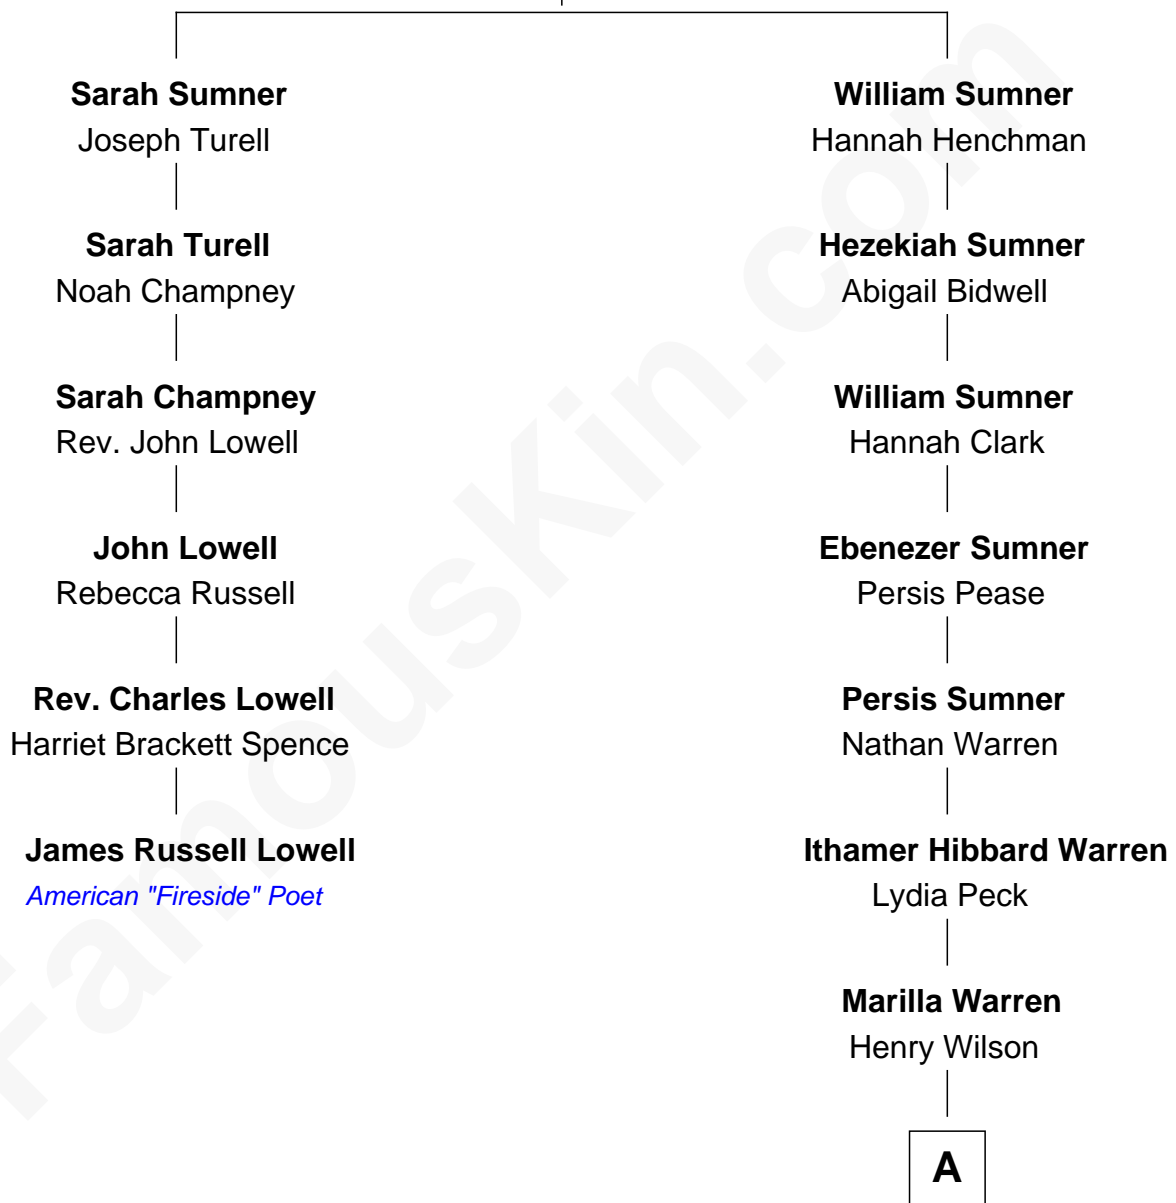

FamousKin.com
Relationship Chart of
James Russell Lowell
American "Fireside" Poet

5th cousin 6 times removed of
Brian Wilson
Co-Founder of The Beach Boys

William Sumner
 Elizabeth Clement

A

George Washington Wilson

Mary Bailey

William Henry Wilson

Alta Lenora Chitwood

William Coral Wilson

Edith Sophia Sthole

Murray Gage Wilson

Audree Neva Korthof

Brian Wilson