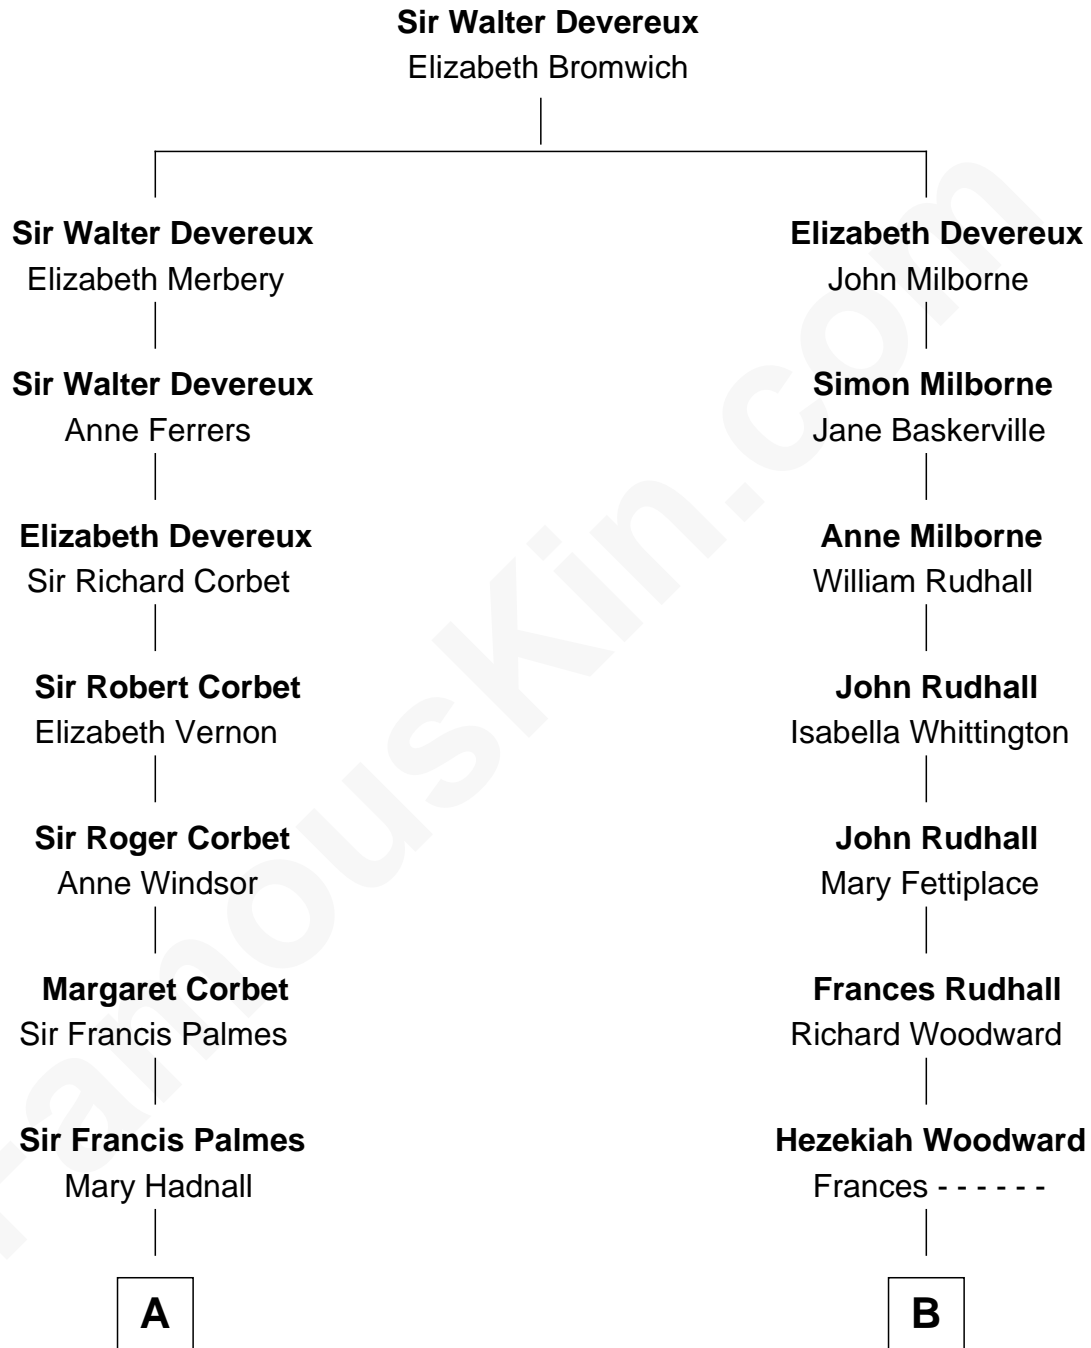

FamousKin.com
Relationship Chart of
James Russell Lowell
American "Fireside" Poet

14th cousin 5 times removed of
Brian Wilson
Co-Founder of The Beach Boys

C

William Coral Wilson

Edith Sophia Sthole

Murray Gage Wilson