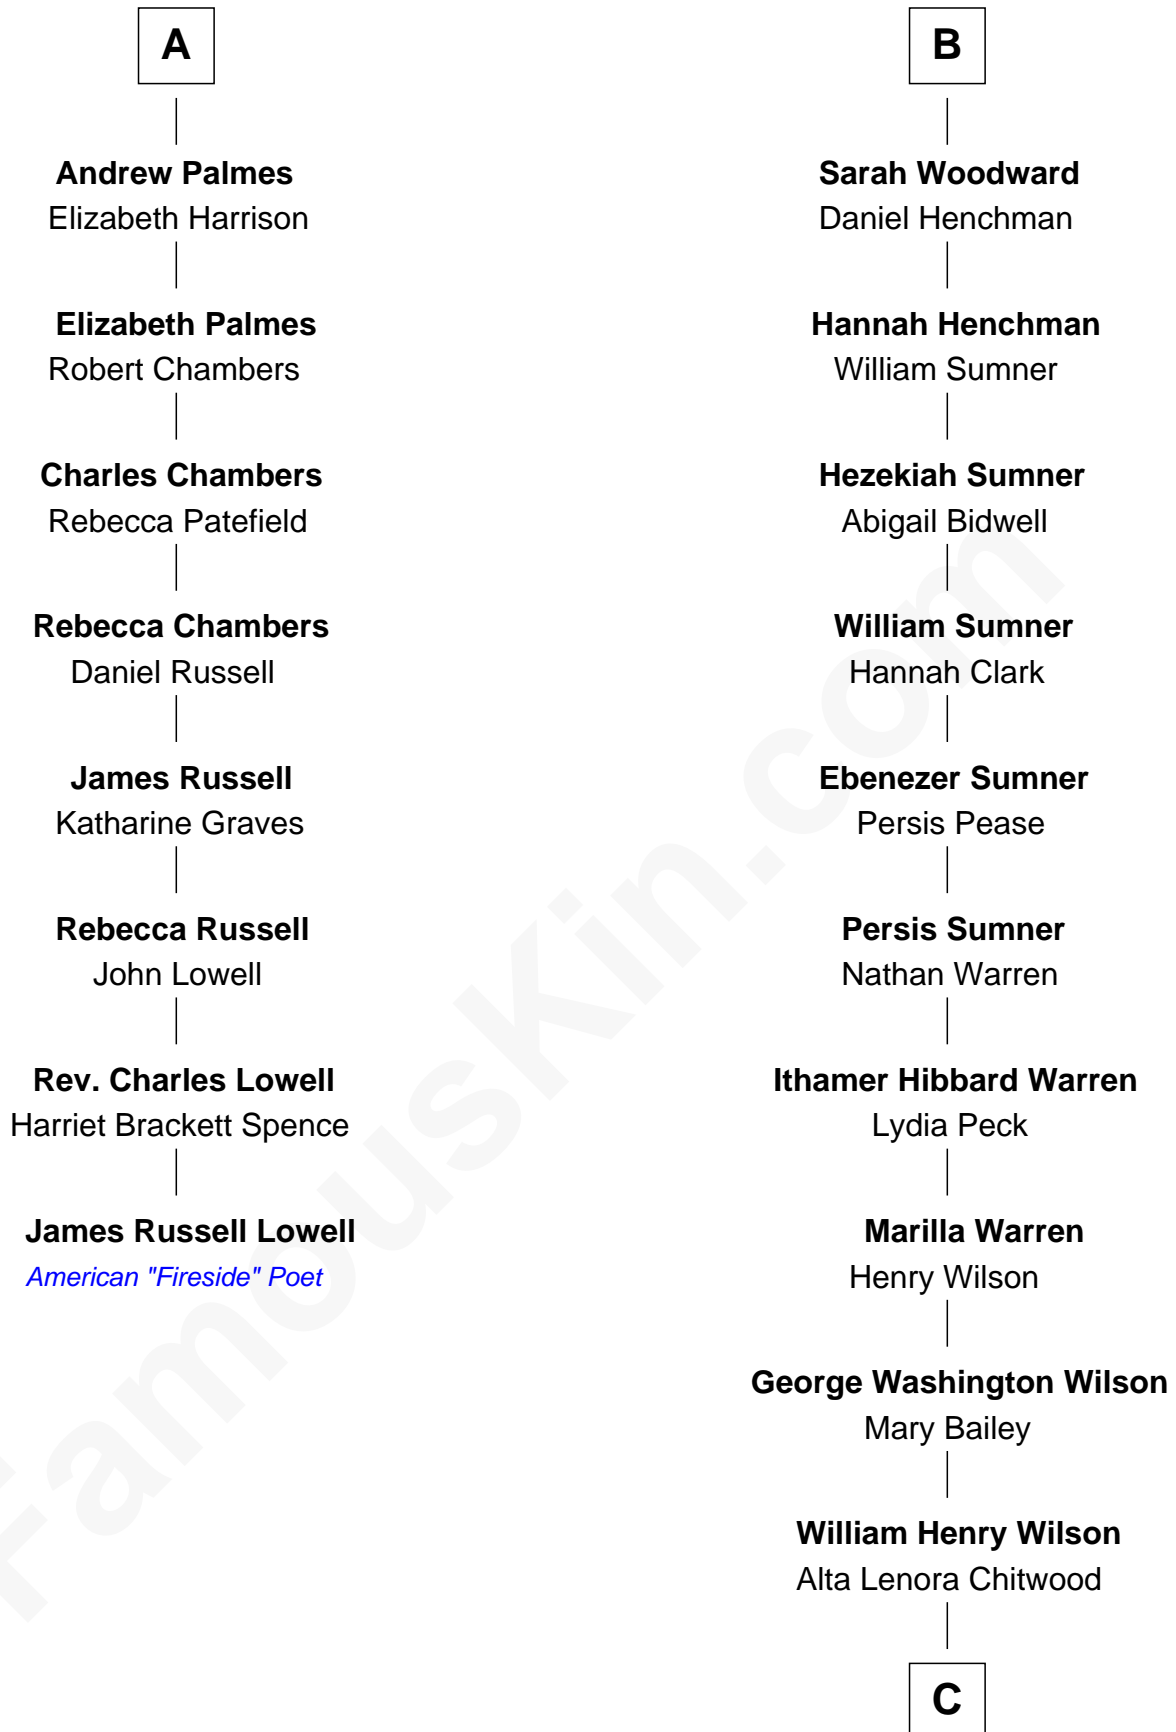

FamousKin.com
Relationship Chart of
James Russell Lowell
American "Fireside" Poet

14th cousin 5 times removed of
Dennis Wilson
Co-Founder of The Beach Boys

C

William Coral Wilson

Edith Sophia Sthole

Murray Gage Wilson