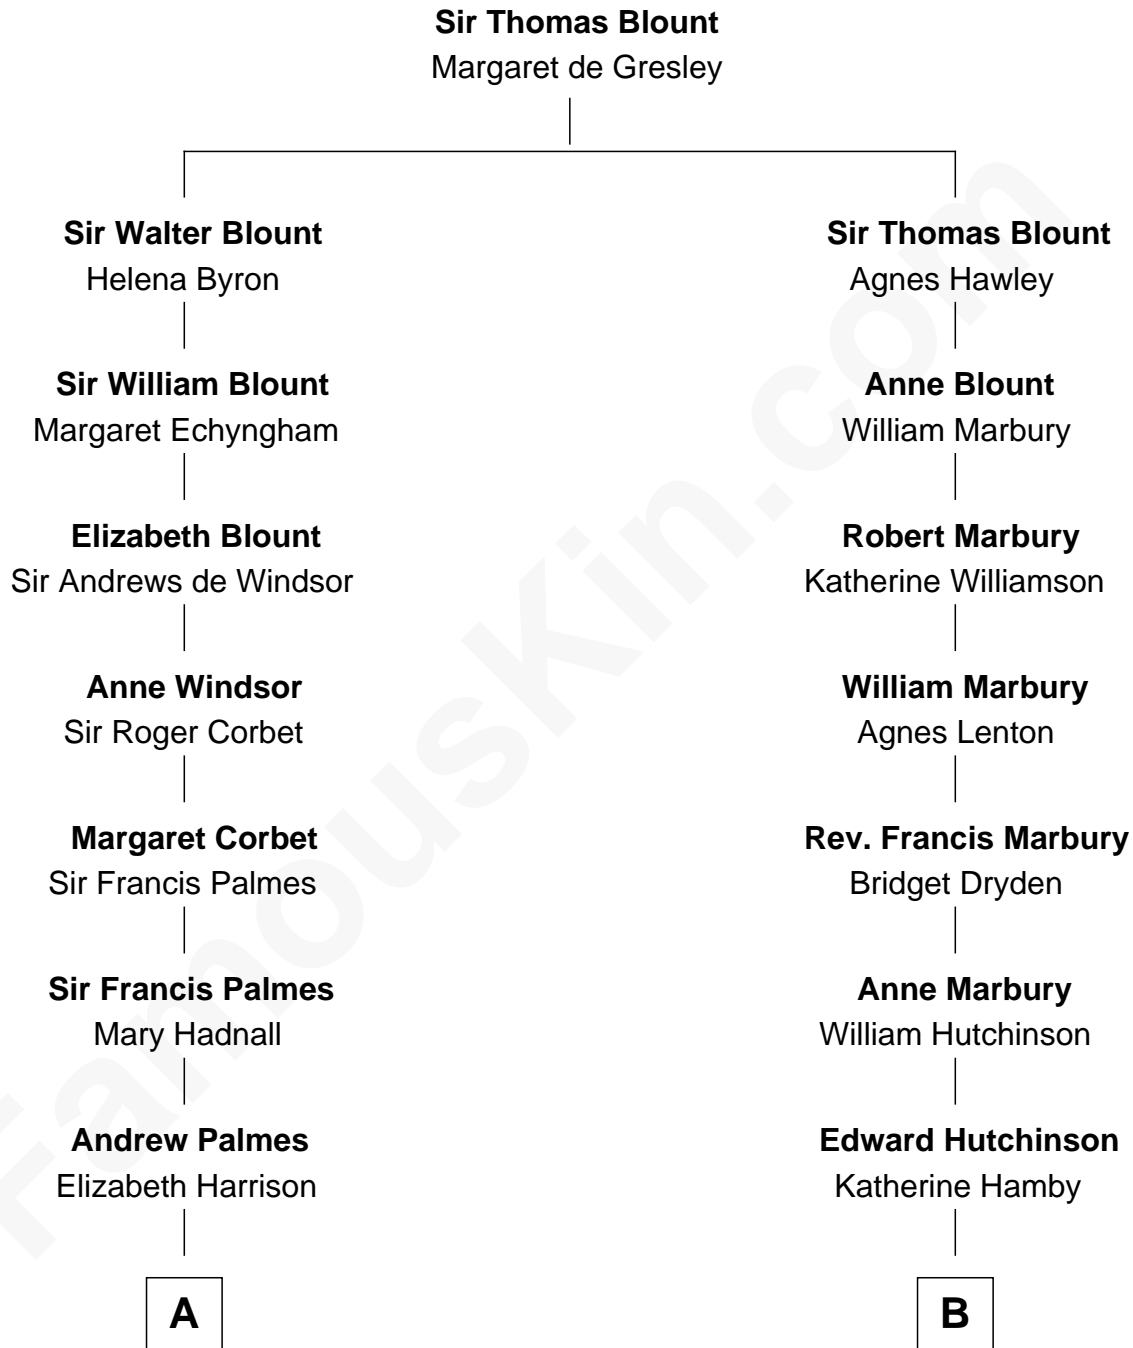

**FamousKin.com**  
**Relationship Chart of**  
**James Russell Lowell**  
*American "Fireside" Poet*

**13th cousin 5 times removed of**  
**Jeb Bush**  
*43rd Governor of Florida*

**C**

George Herbert Walker Bush

Barbara Pierce

**Jeb Bush**

*43rd Governor of Florida*

FamousKin.com