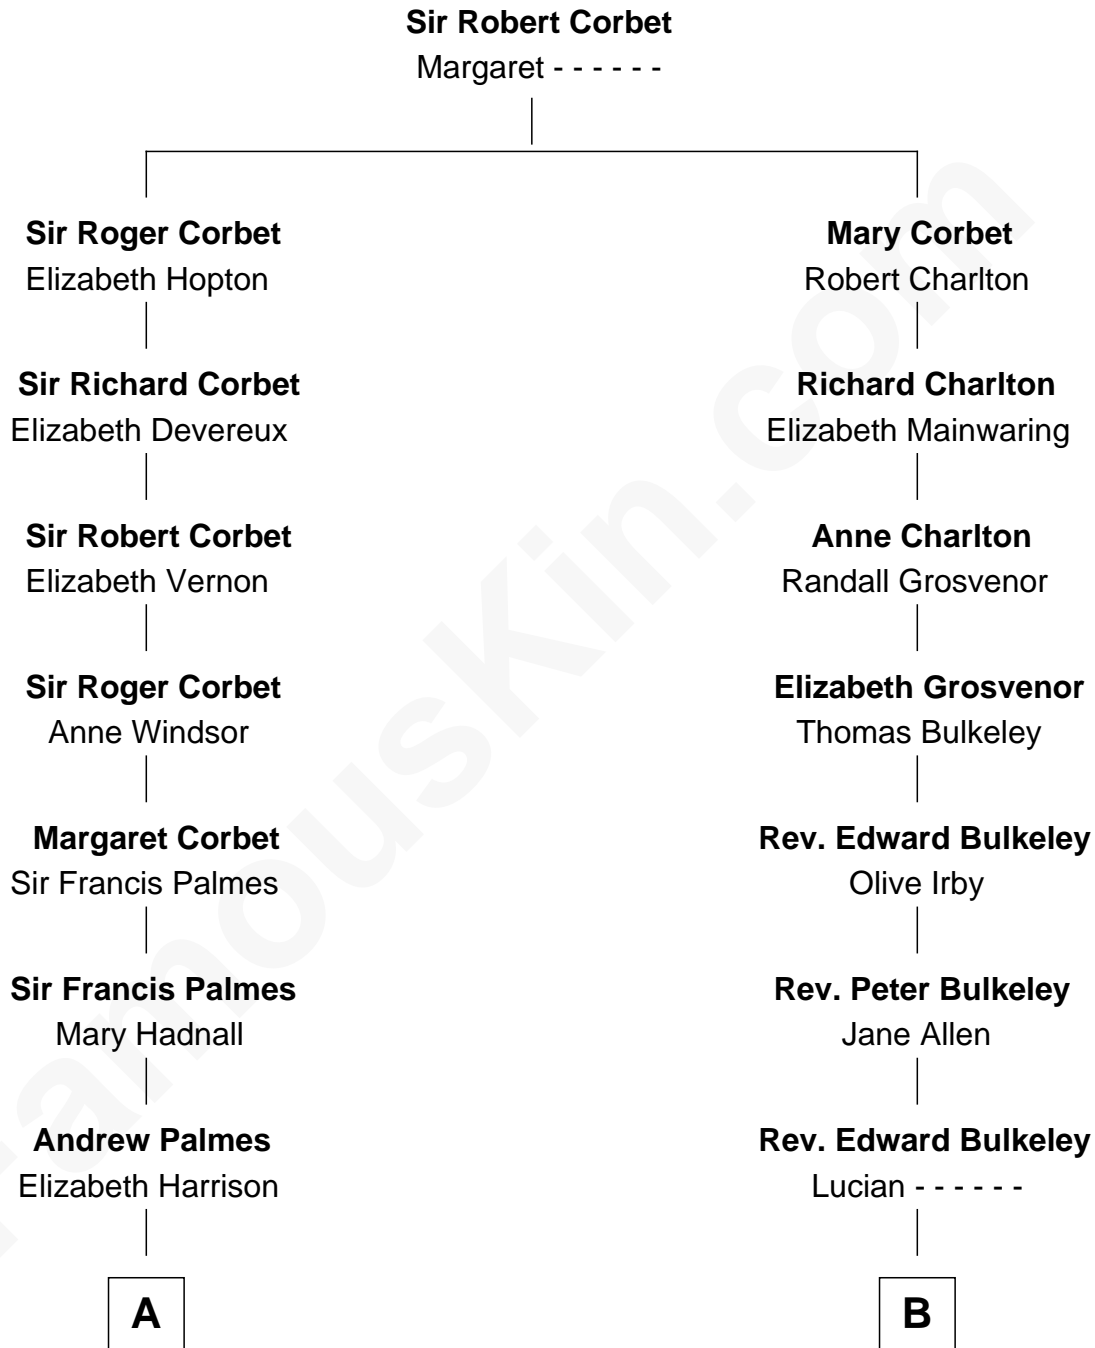

FamousKin.com
Relationship Chart of
James Russell Lowell
American "Fireside" Poet

13th cousin 4 times removed of
Jeb Bush
43rd Governor of Florida

A

Elizabeth Palmes

Robert Chambers

Charles Chambers

Rebecca Patefield