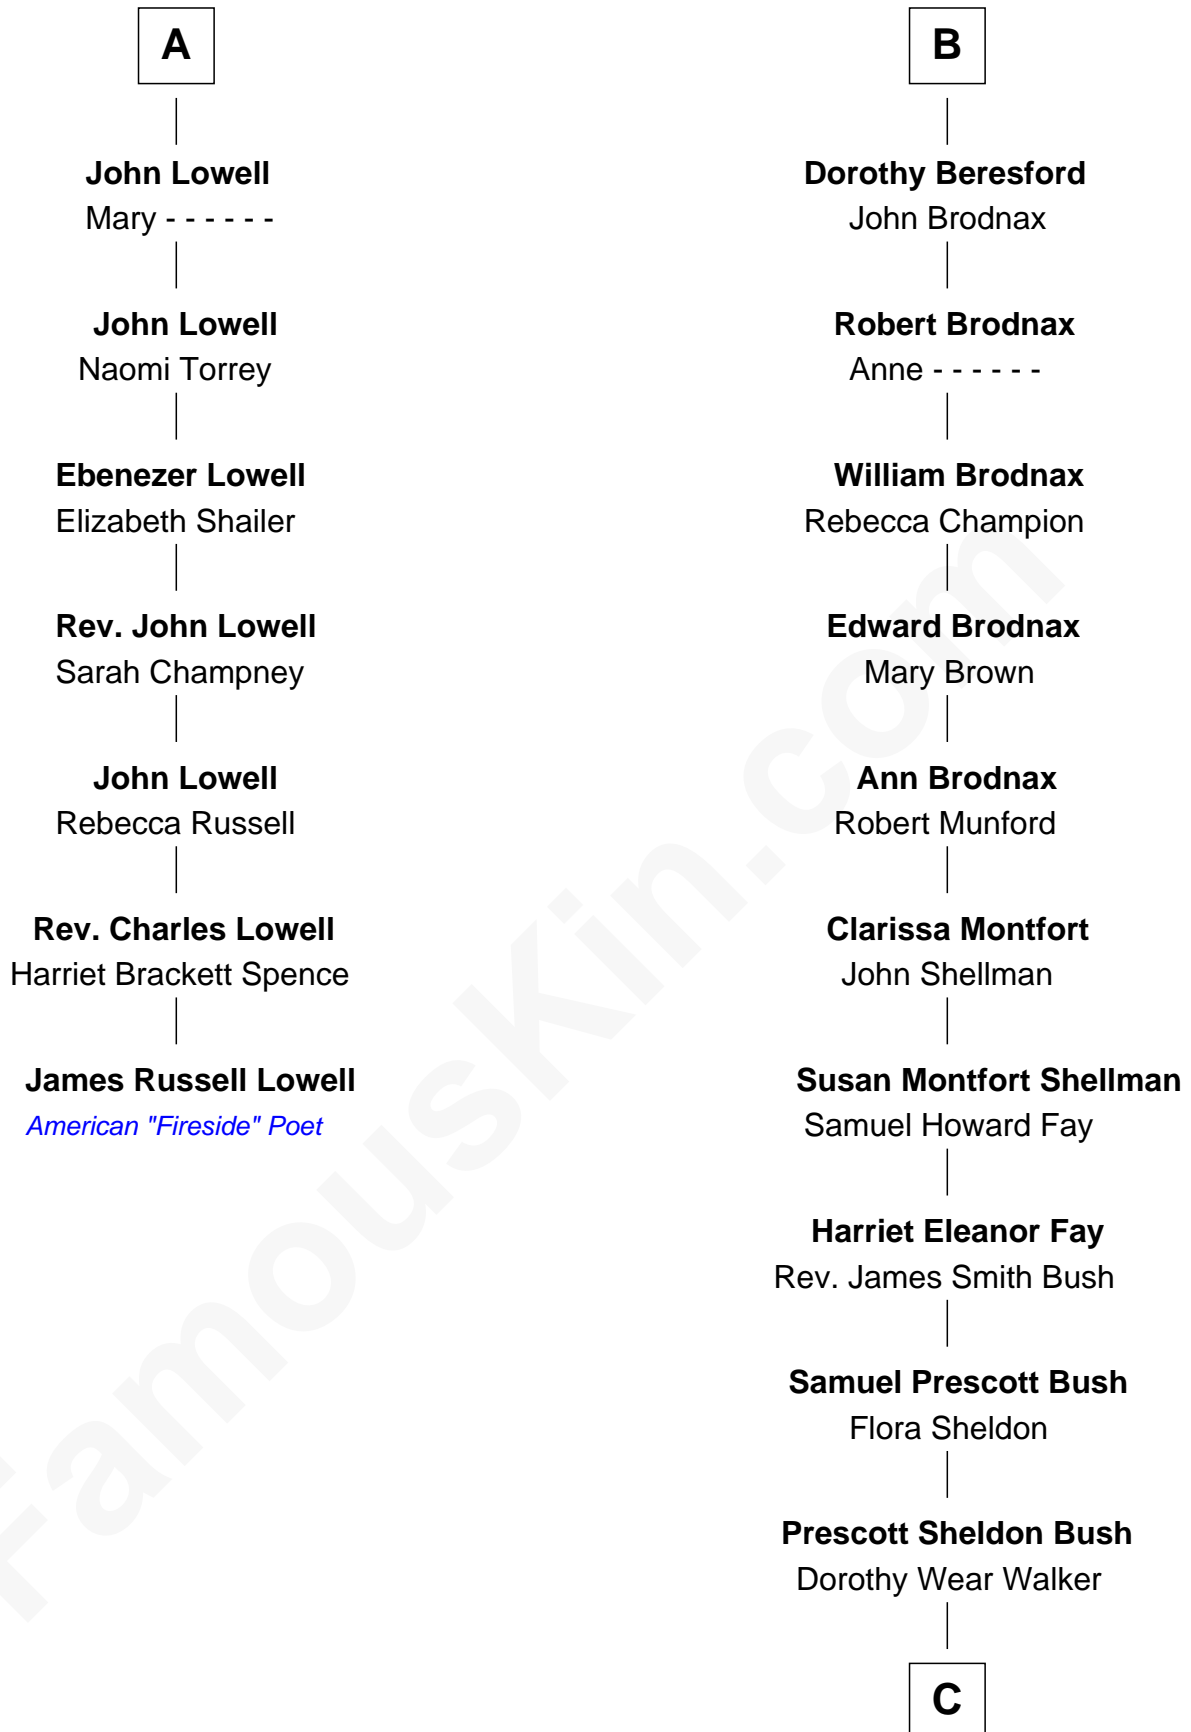

FamousKin.com
Relationship Chart of
James Russell Lowell
American "Fireside" Poet

13th cousin 5 times removed of
Jeb Bush
43rd Governor of Florida

Sir Walter Hungerford
 Katherine Peverell

Elizabeth Hungerford
 Sir Philip Courtenay

Sir Robert Hungerford
 Margaret Botreaux

Elizabeth Courtnay
 Sir James Luttrell

Katherine Hungerford
 Sir Richard West

Sir Hugh Luttrell
 Margaret Hill

Sir Thomas West
 Eleanor Copley

Eleanor Luttrell
 Roger Yorke

Barbara West
 Sir John Guilford

Elizabeth Yorke
 Edmund Percival

Elizabeth Guilford
 Sir William Cromer

Christian Percival
 Richard Lowle

Dorothy Cromer
 William Seyliard

Percival Lowell
 Rebecca - - - - -

Elizabeth Seyliard
 Cornelius Beresford

A

B

C

George Herbert Walker Bush

Barbara Pierce

Jeb Bush

43rd Governor of Florida