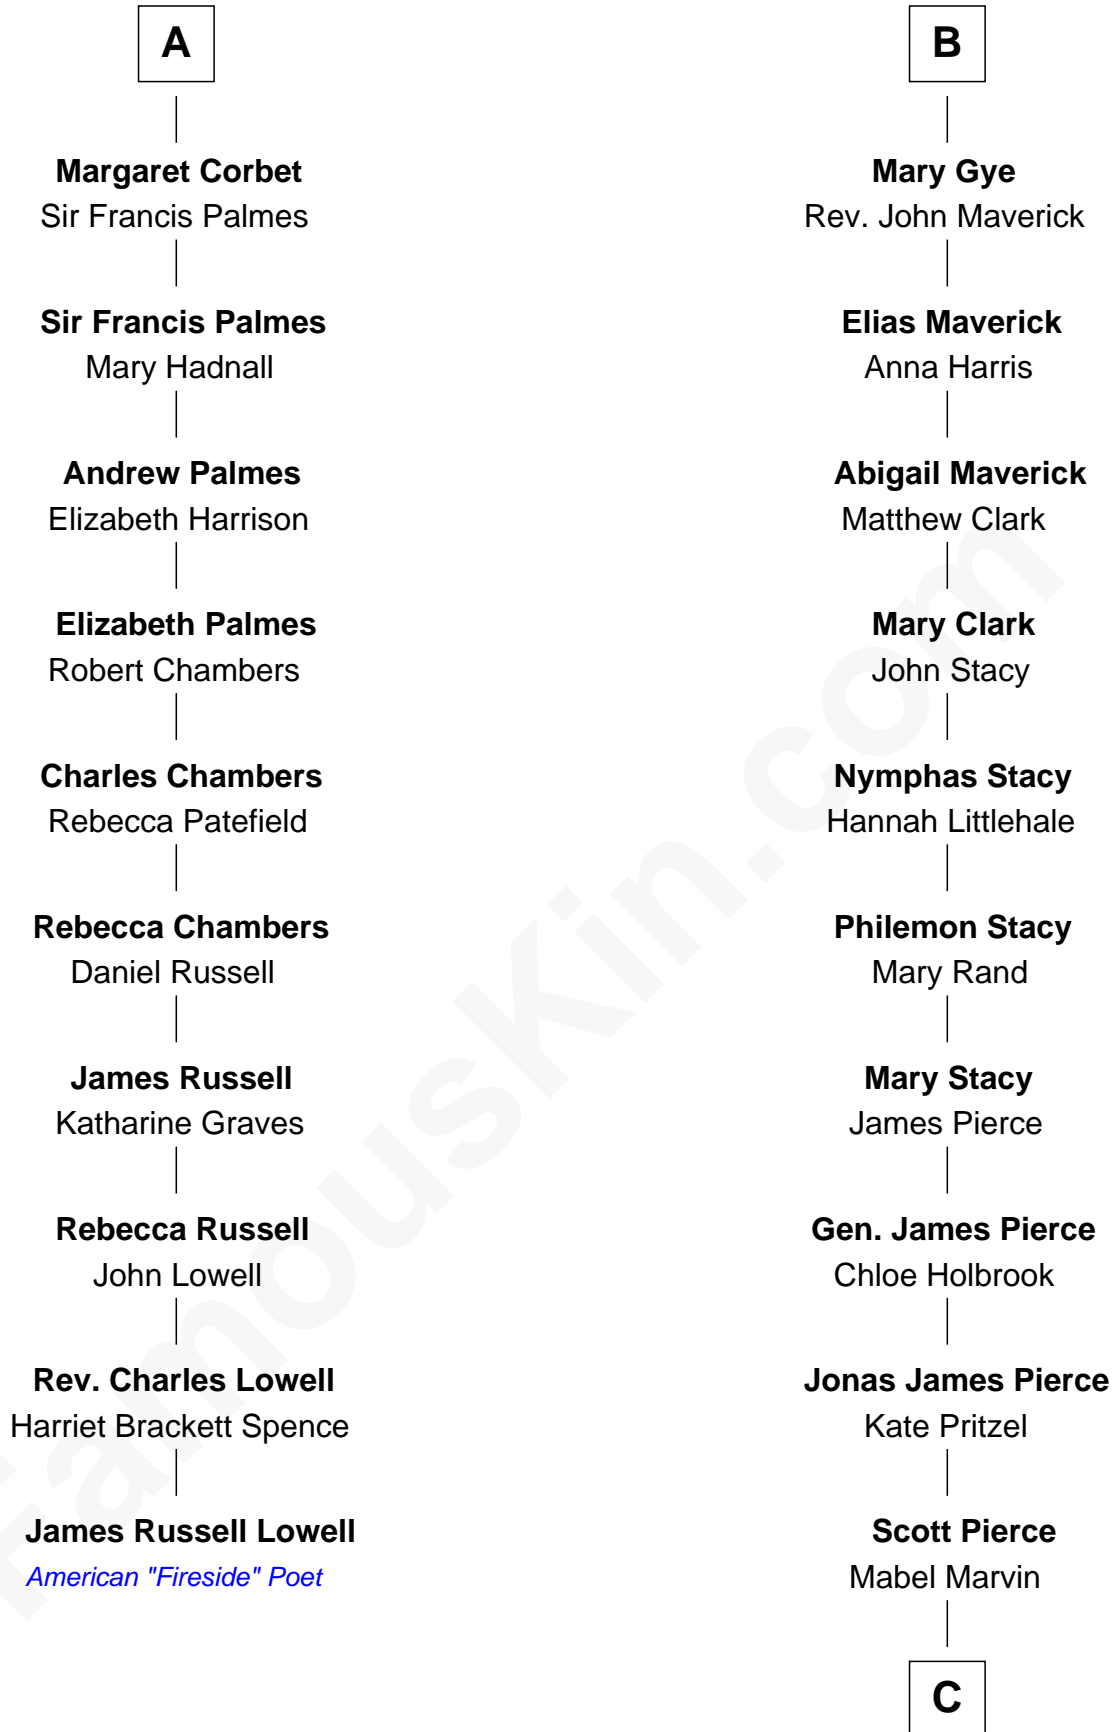

## Relationship Chart of

### James Russell Lowell

American "Fireside" Poet

16th cousin 3 times removed of

**Jeb Bush**

43rd Governor of Florida

**C**

**Marvin Pierce**  
Pauline Robinson

**Barbara Pierce**  
George Herbert Walker Bush