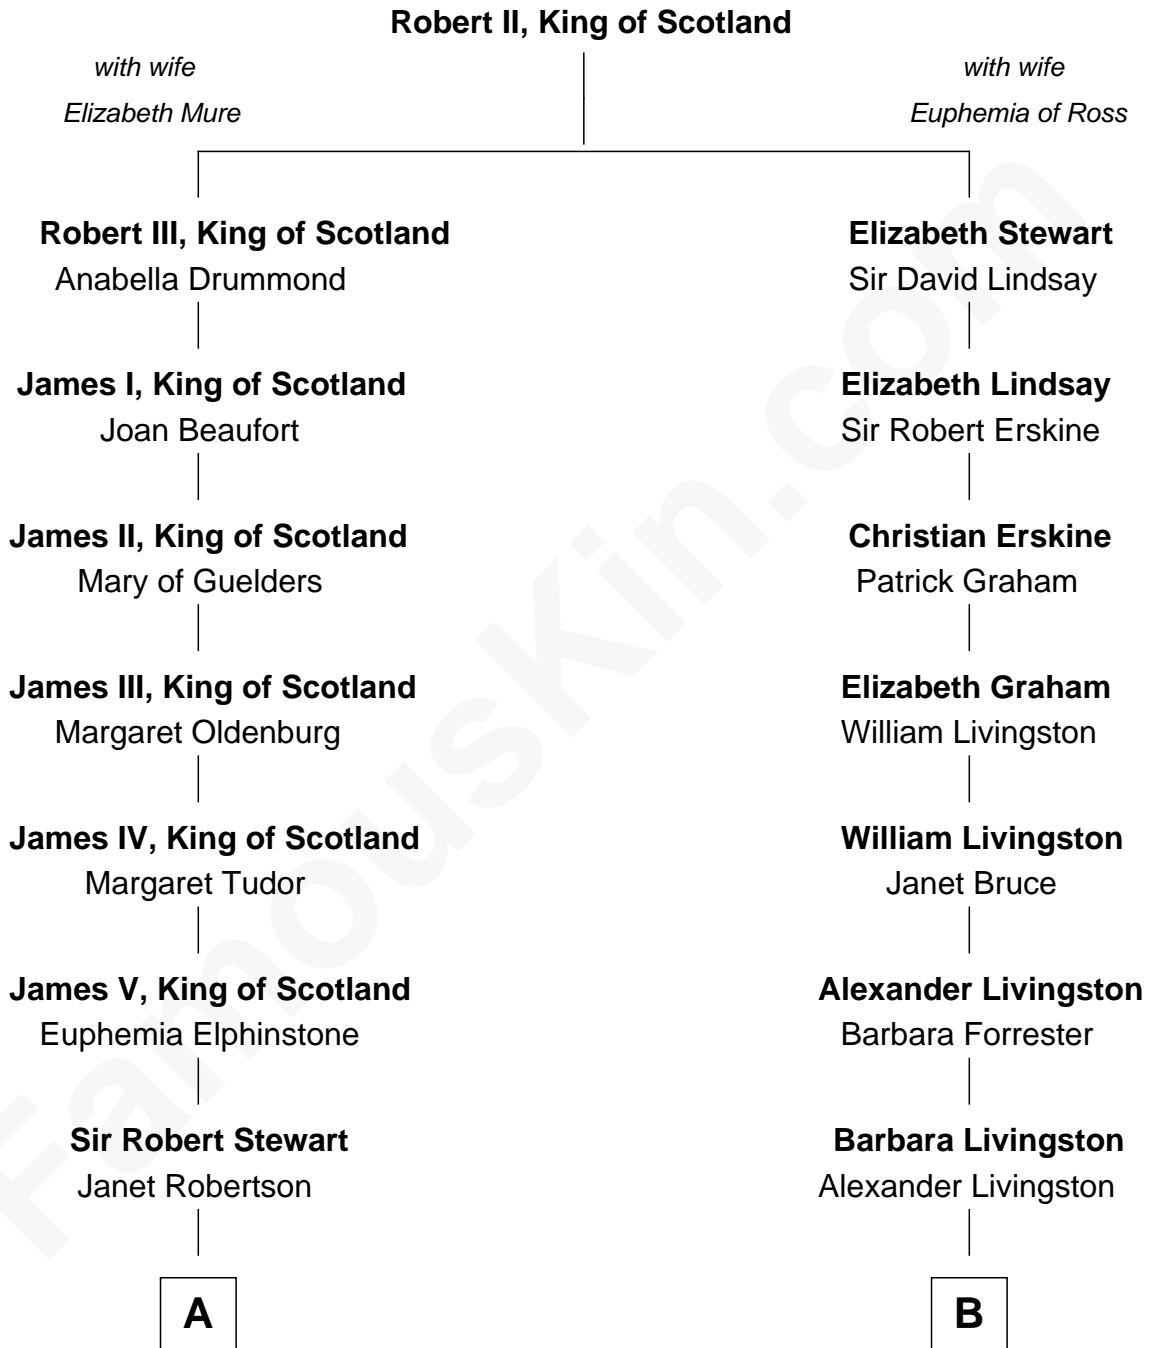

FamousKin.com
Relationship Chart of
James Russell Lowell
American "Fireside" Poet

16th cousin 3 times removed of
Jeb Bush
43rd Governor of Florida

C

Prescott Sheldon Bush

Dorothy Wear Walker

George Herbert Walker Bush

Barbara Pierce

Jeb Bush

43rd Governor of Florida

FamousKin.com