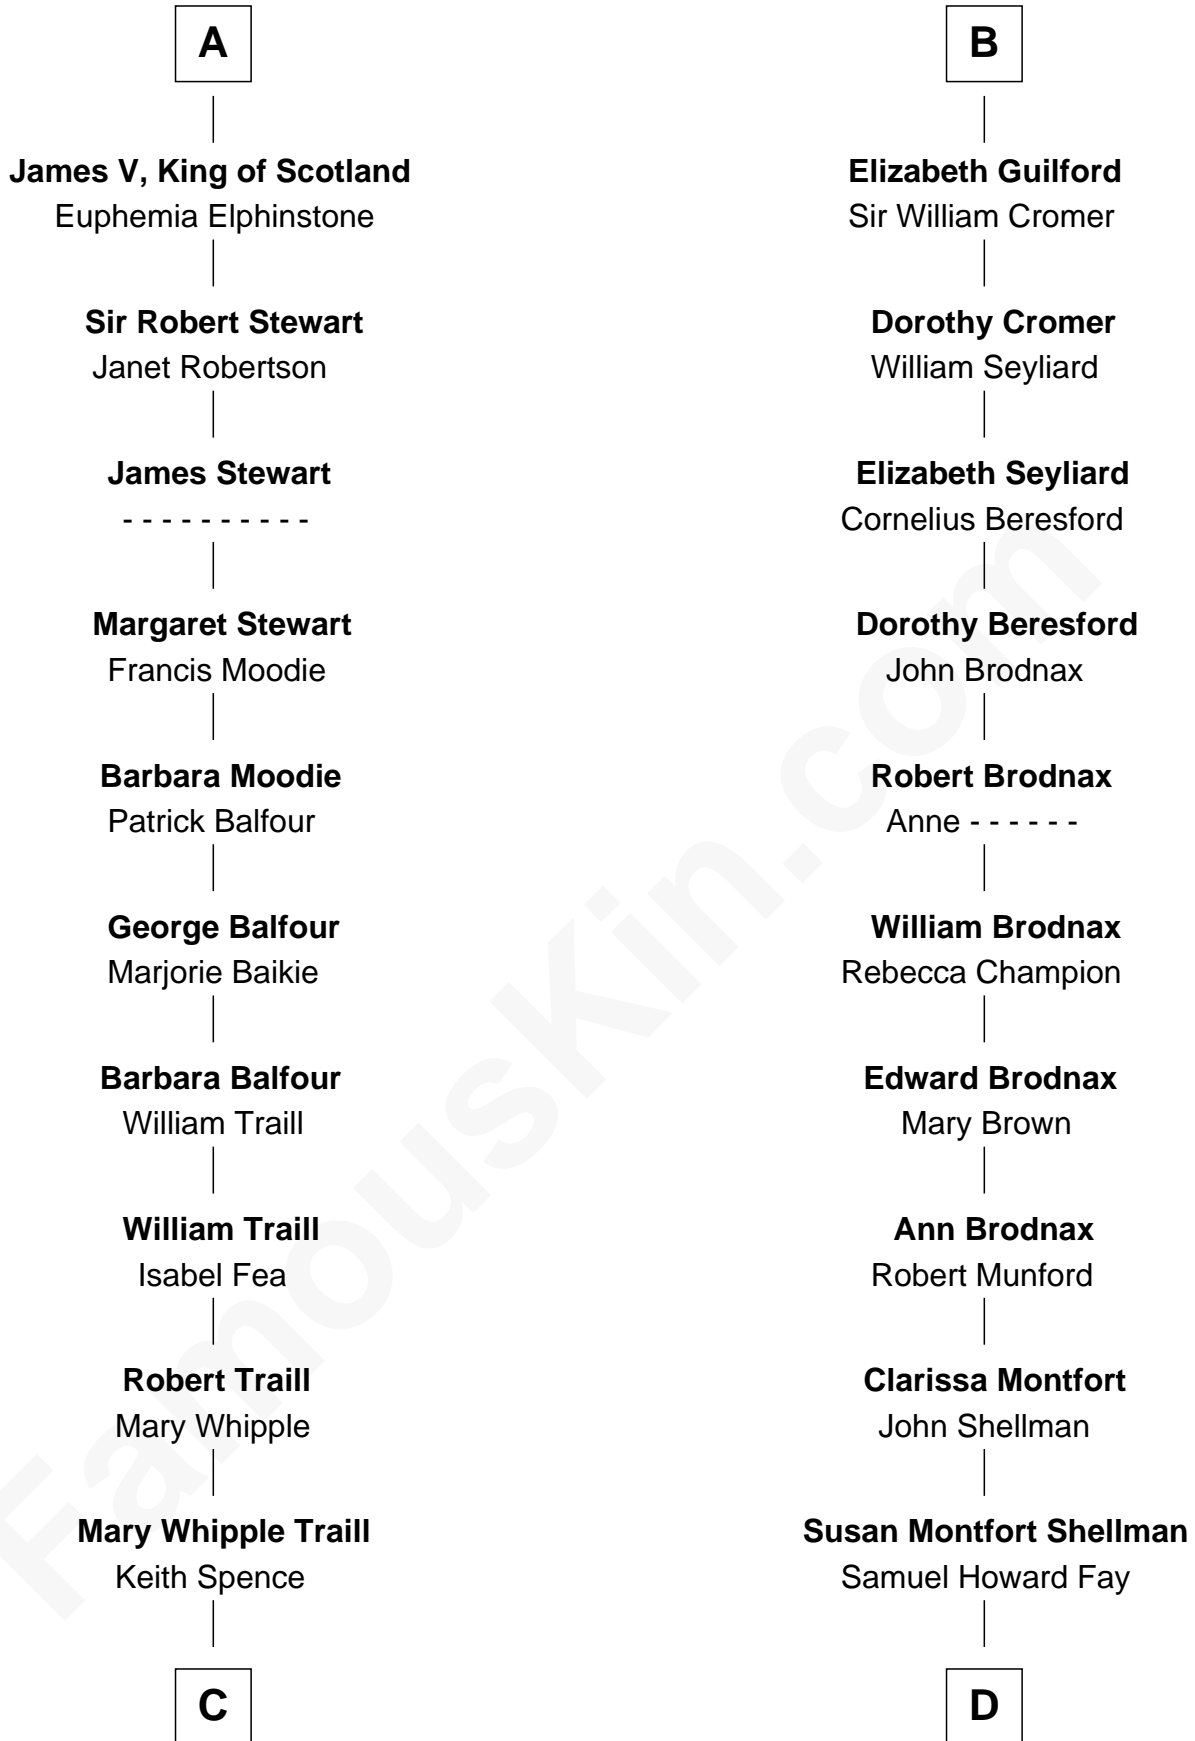

## Relationship Chart of

### James Russell Lowell

American "Fireside" Poet

18th cousin 3 times removed of

**Jeb Bush**

43rd Governor of Florida

**Sir Robert de Holland**

Maude la Zouche

**C**