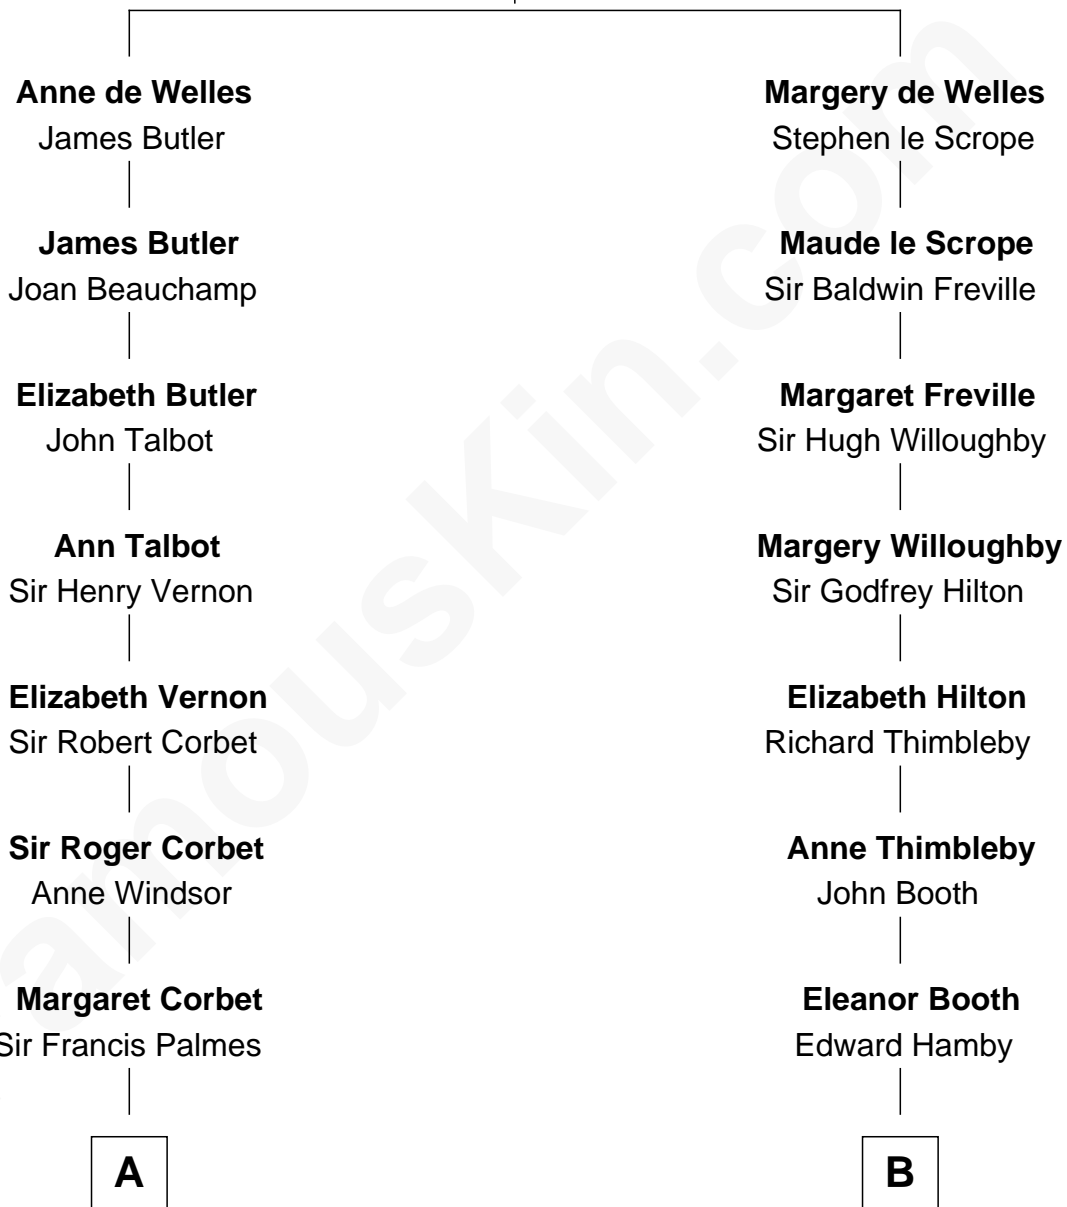

FamousKin.com
Relationship Chart of
James Russell Lowell
American "Fireside" Poet

15th cousin 6 times removed of
Jeb Bush
43rd Governor of Florida

John de Welles
 Maud de Roos

C

Harriet Eleanor Fay
Rev. James Smith Bush

Samuel Prescott Bush
Flora Sheldon

Prescott Sheldon Bush
Dorothy Wear Walker

George Herbert Walker Bush
Barbara Pierce

Jeb Bush
43rd Governor of Florida

FamousKin.com