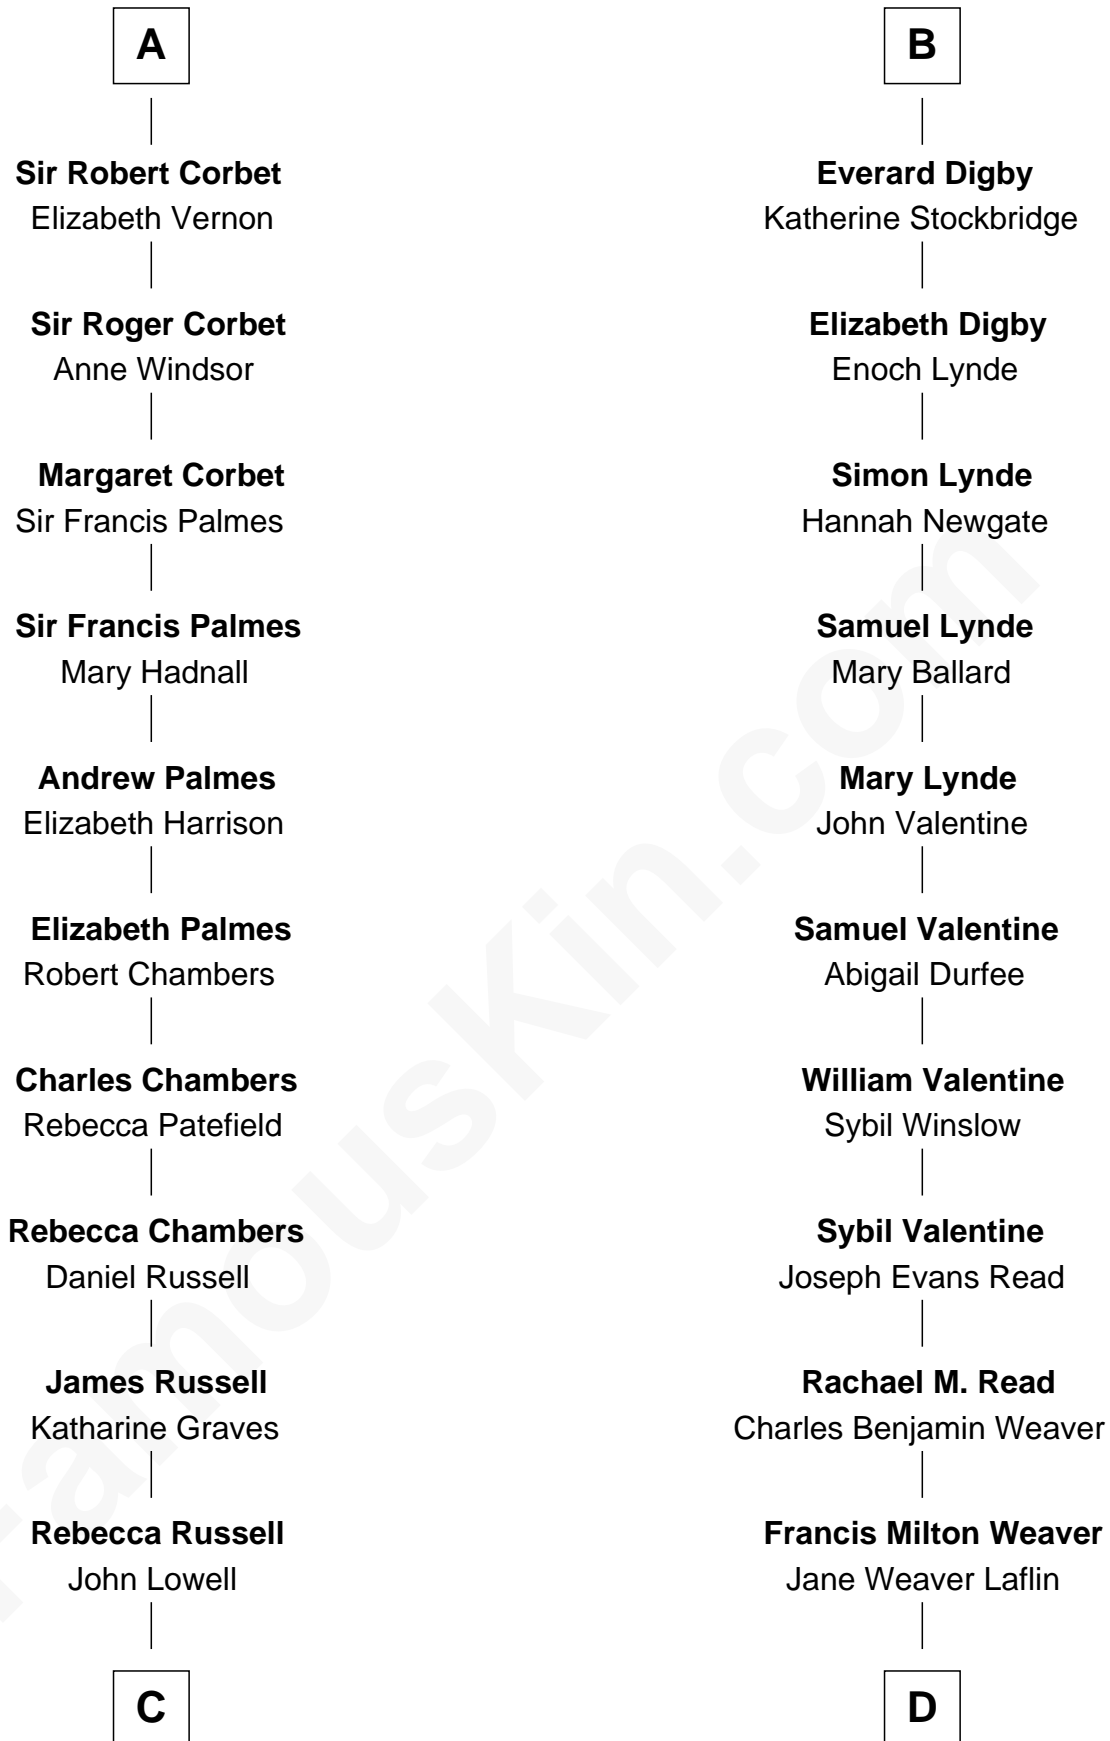

**FamousKin.com**  
**Relationship Chart of**  
**James Russell Lowell**  
*American "Fireside" Poet*

**18th cousin 1 time removed of**  
**Sigourney Weaver**  
*Movie Actress*

**C**

**Rev. Charles Lowell**  
Harriet Brackett Spence

**James Russell Lowell**  
*American "Fireside" Poet*

**D**

**Sylvester Laflin Weaver**  
Amabel Dixon

**Sylvester Laflin Weaver**  
Desiree Mary Lucy Hawkins

**Sigourney Weaver**  
*Movie Actress*

FamousKin.com