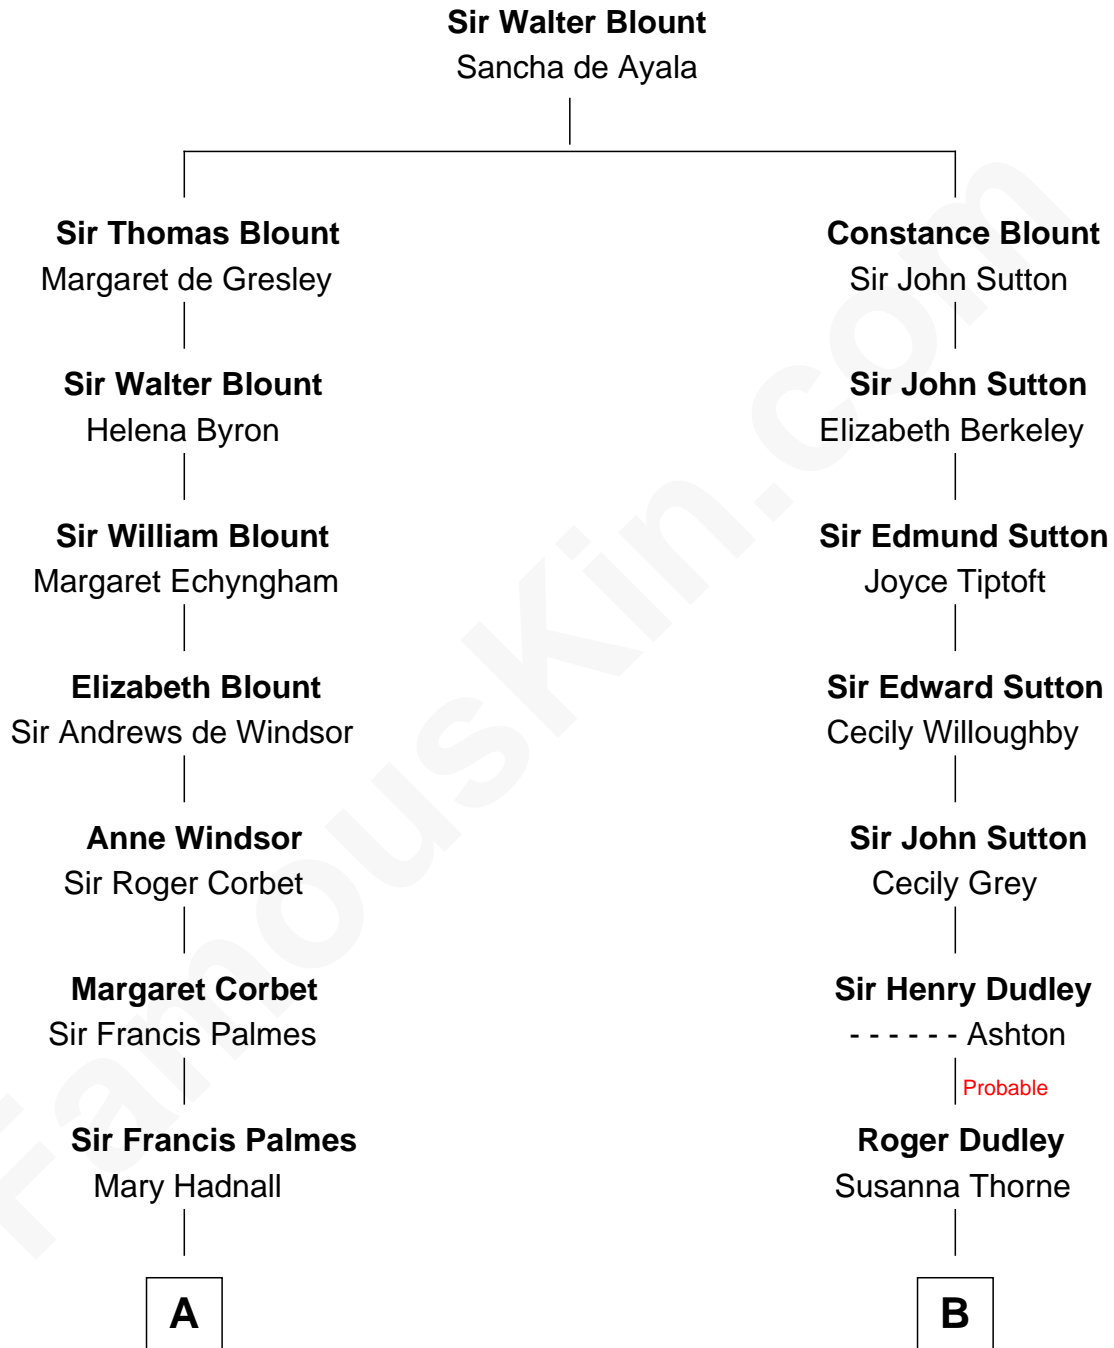

## Relationship Chart of

### James Russell Lowell

American "Fireside" Poet

14th cousin 1 time removed of

**John Brown**  
American Abolitionist

**A**

**Andrew Palmes**  
Elizabeth Harrison

**Elizabeth Palmes**  
Robert Chambers

**Charles Chambers**  
Rebecca Patefield