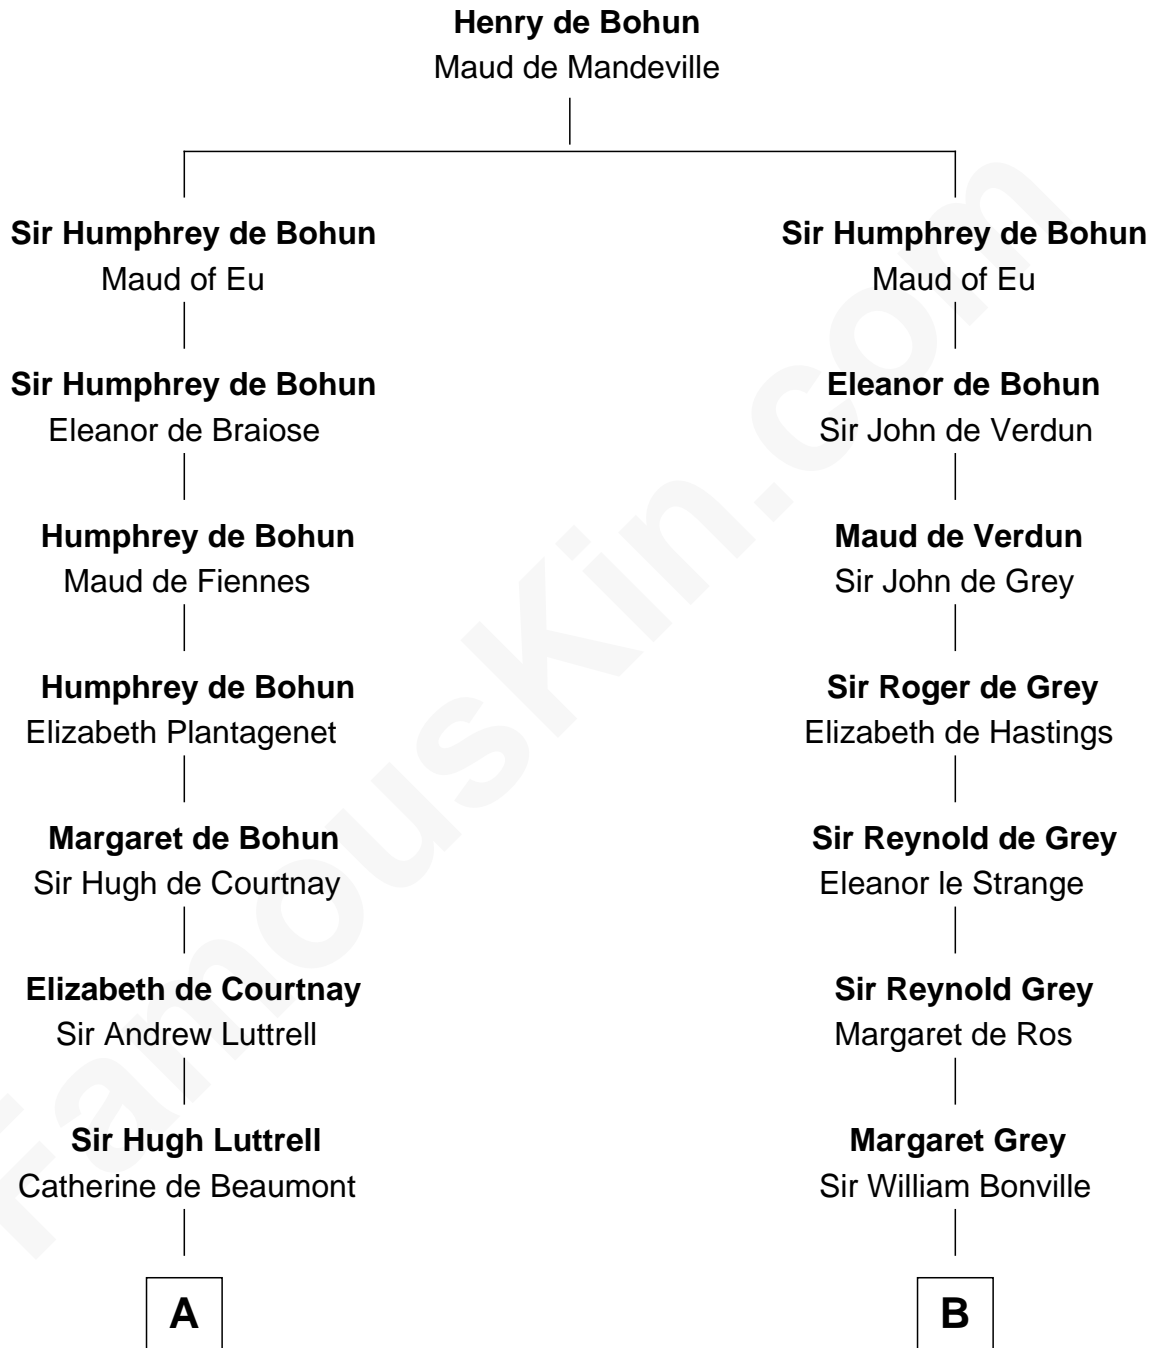

FamousKin.com
Relationship Chart of
James Russell Lowell
American "Fireside" Poet

20th cousin 1 time removed of

John Brown
American Abolitionist

C

Rev. John Lowell

Sarah Champney

John Lowell

Rebecca Russell

Sarah Garrett

Ruth Humphrey

Gideon Mills

Ruth Mills

Owen Brown

John Brown

American Abolitionist

FamousKin.com