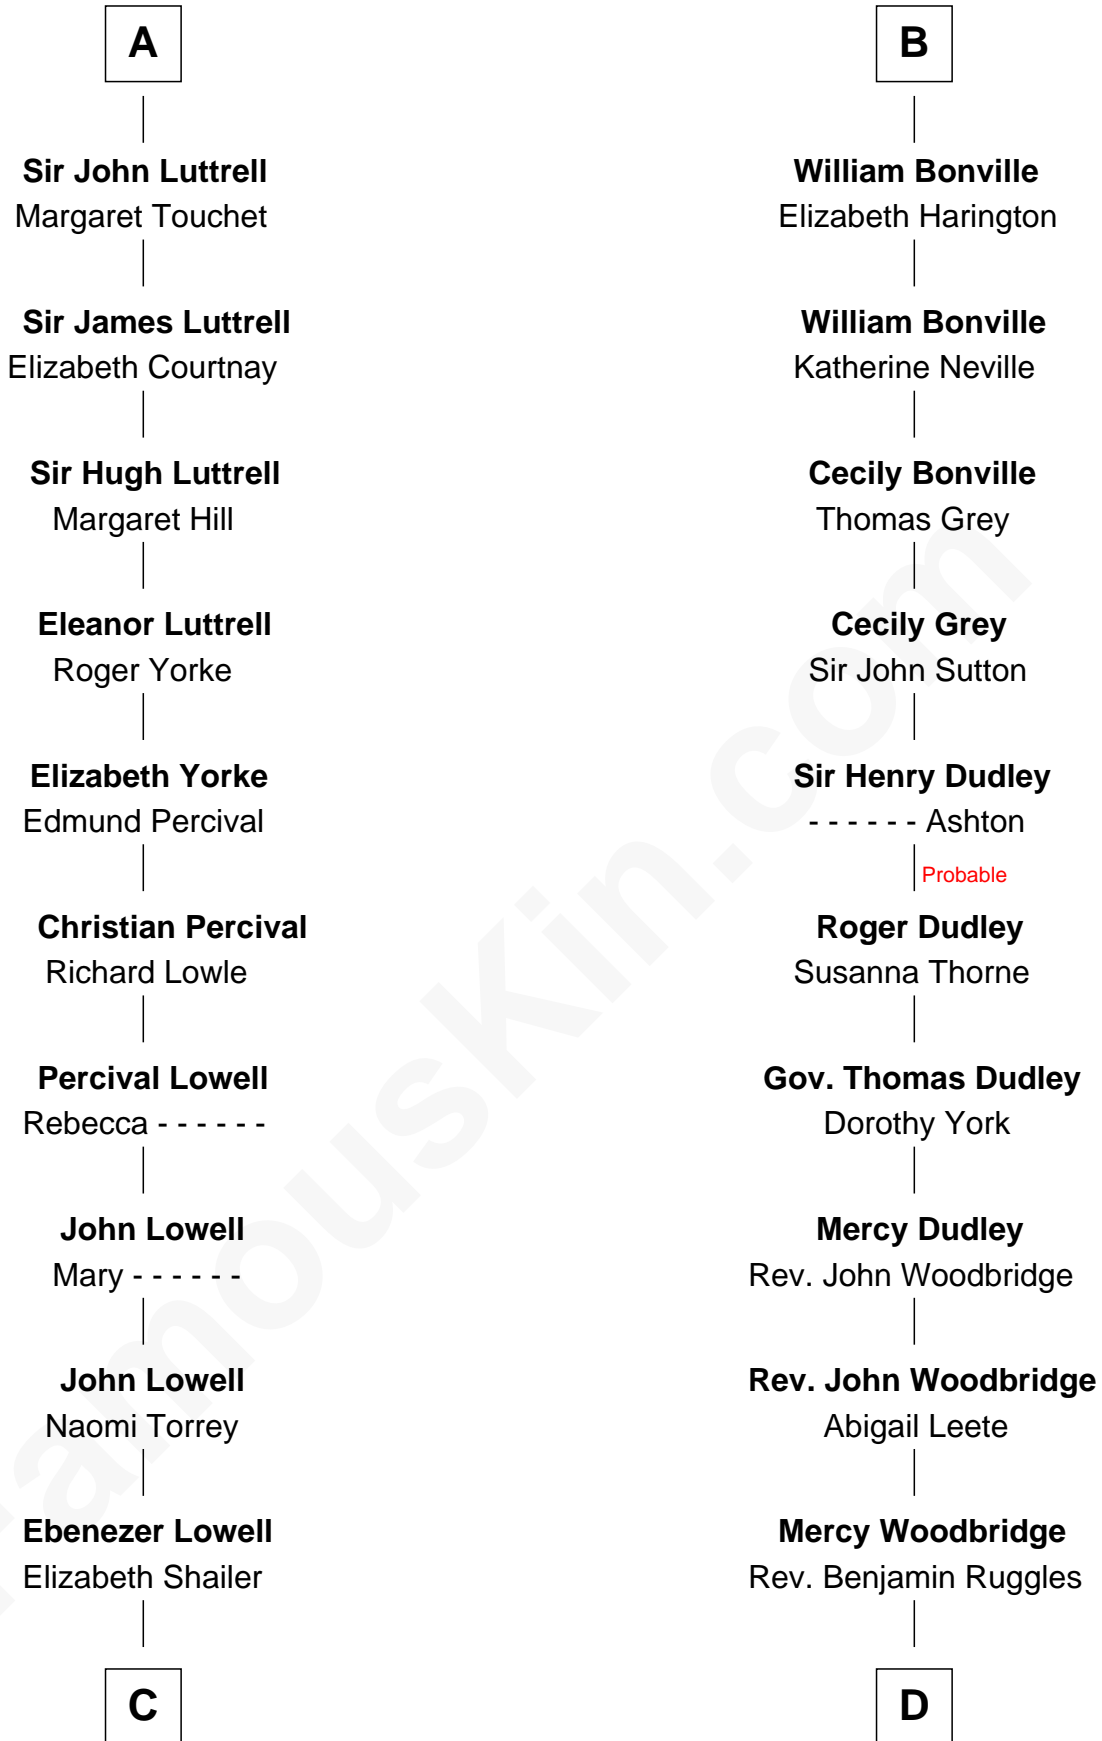

FamousKin.com
Relationship Chart of
James Russell Lowell
American "Fireside" Poet

20th cousin 1 time removed of

John Brown
American Abolitionist

Raoul de Lusgnan
 Alice de Eu

C

Rev. John Lowell

Sarah Champney

American Abolitionist

FamousKin.com