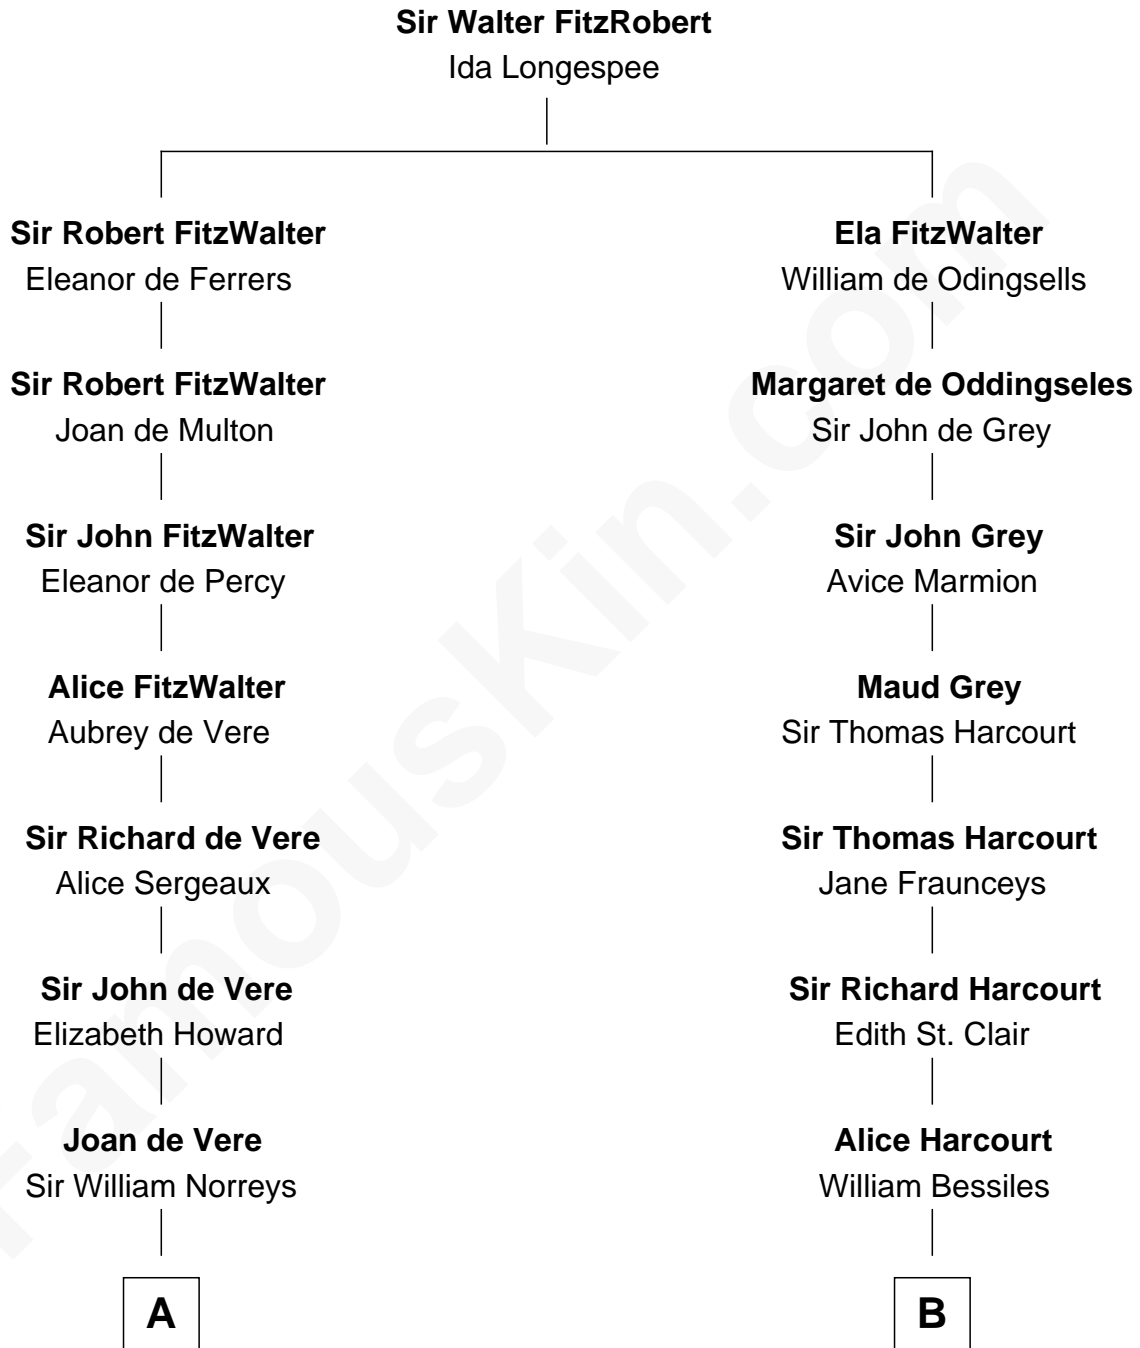

**FamousKin.com**  
**Relationship Chart of**  
**James Russell Lowell**  
*American "Fireside" Poet*

**18th cousin 1 time removed of**  
**John Brown**  
*American Abolitionist*

**C**

**Rev. Charles Lowell**  
Harriet Brackett Spence

**James Russell Lowell**  
*American "Fireside" Poet*

**D**

**Ruth Humphrey**  
Gideon Mills

**Ruth Mills**  
Owen Brown

**John Brown**  
*American Abolitionist*

FamousKin.com