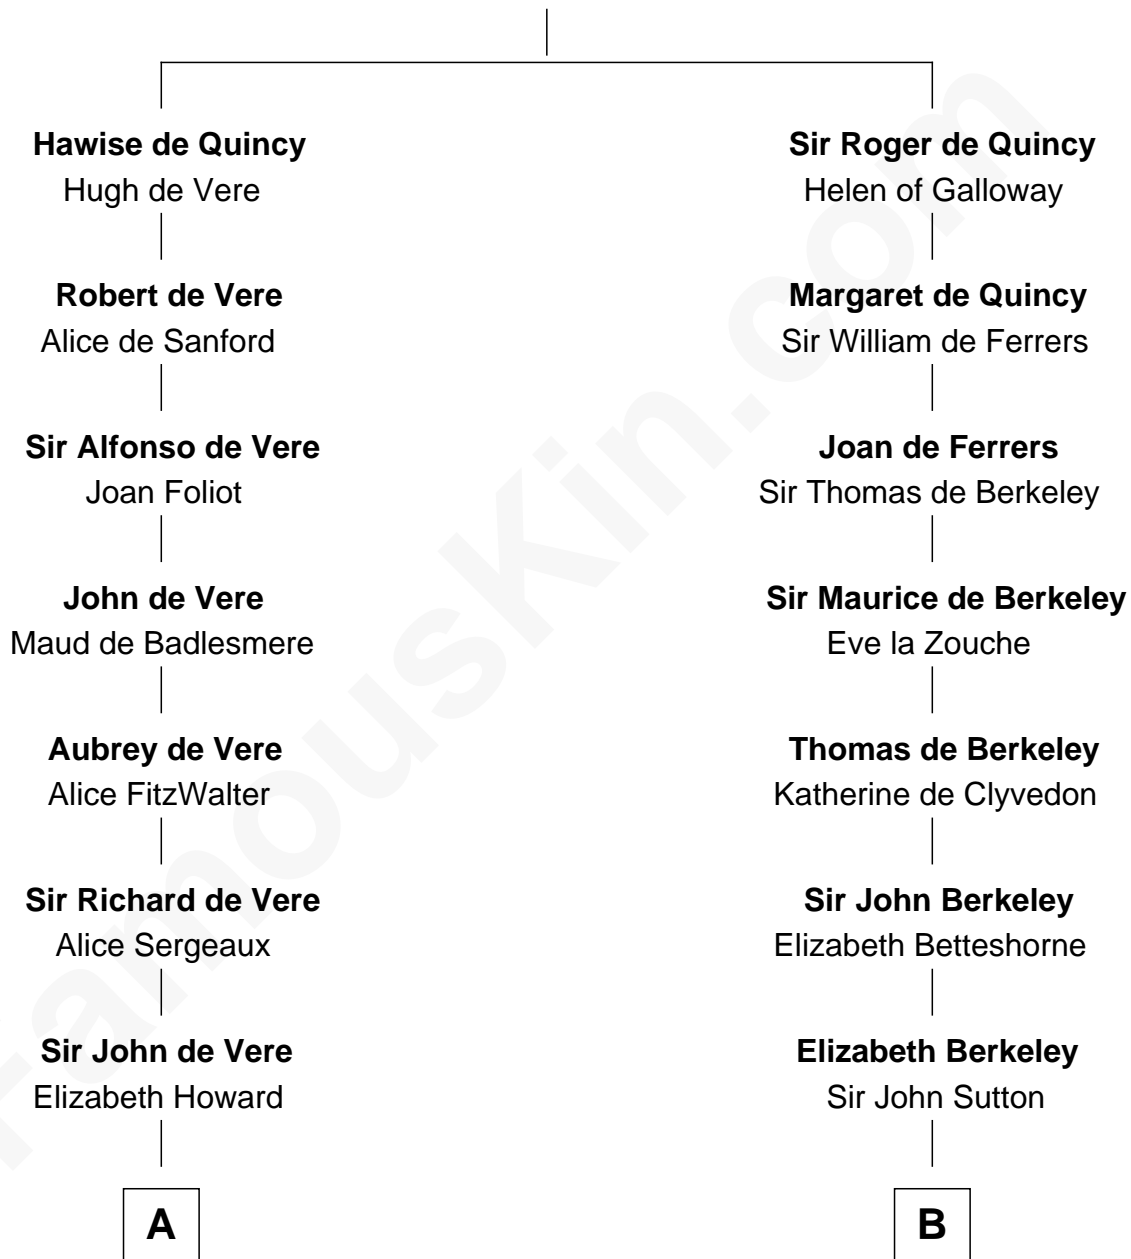

**FamousKin.com**  
**Relationship Chart of**  
**James Russell Lowell**  
*American "Fireside" Poet*

19th cousin 1 time removed of

**John Brown**  
*American Abolitionist*

**Saher de Quincy**  
 Margaret de Beaumont

**Ruth Mills**  
Owen Brown

**John Brown**  
*American Abolitionist*

FamousKin.com