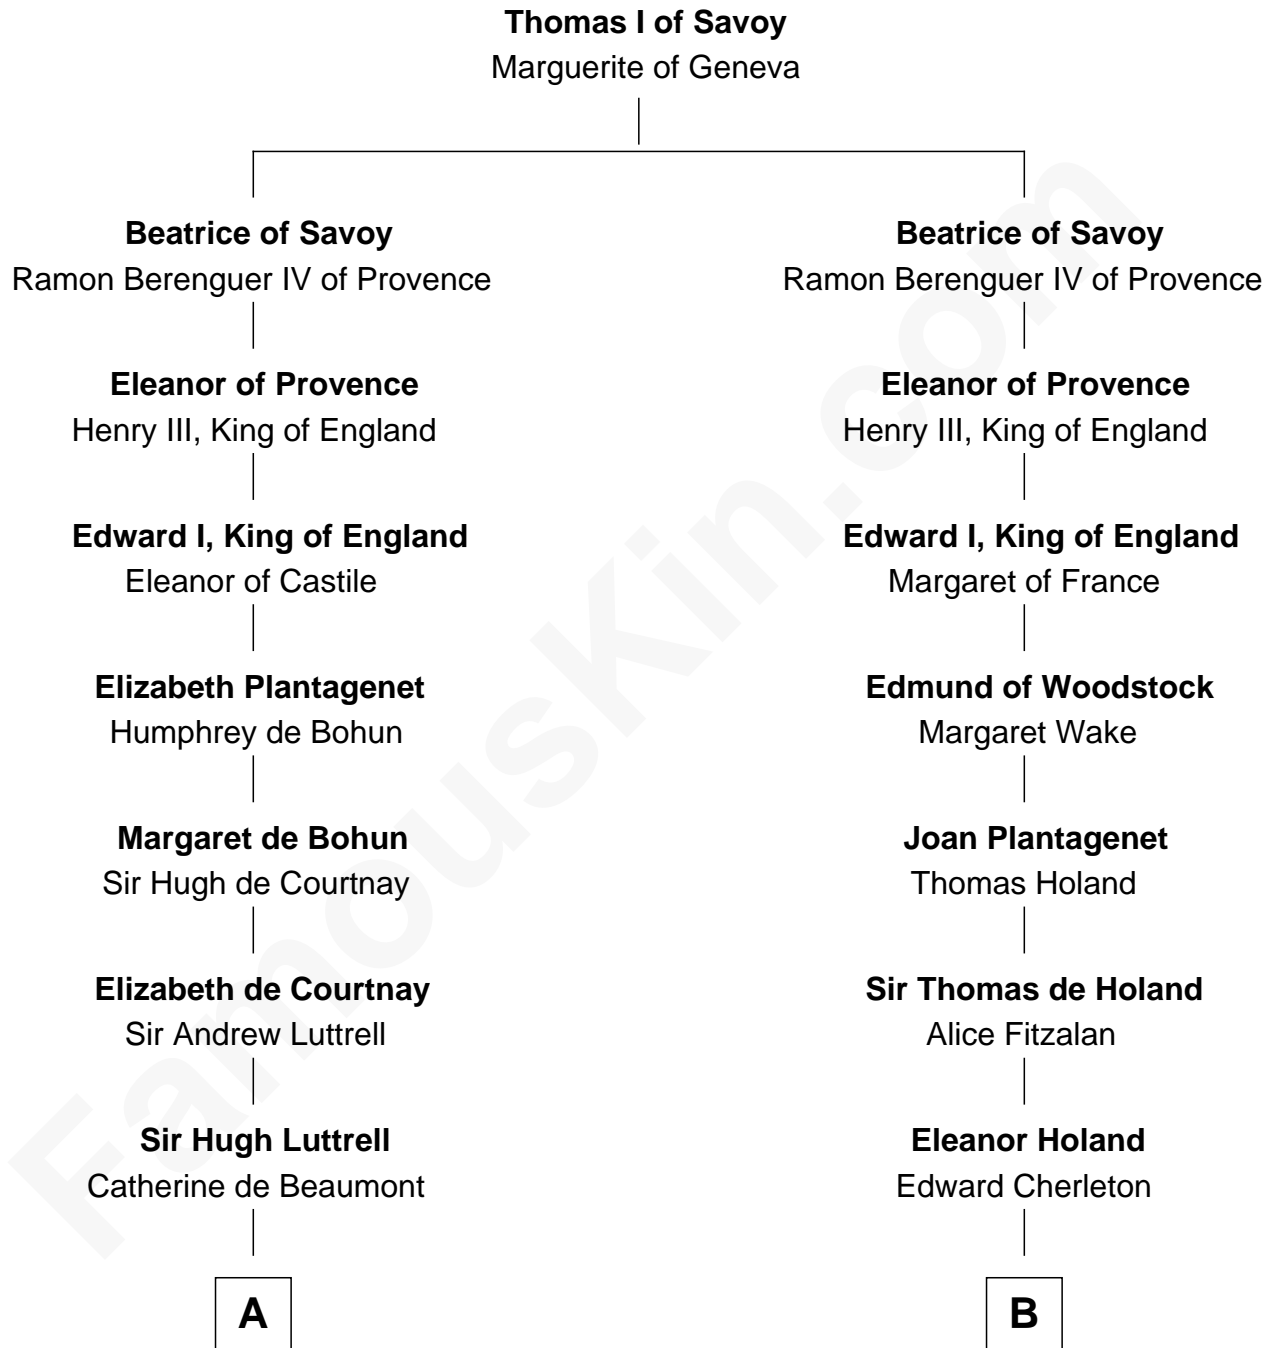

FamousKin.com
Relationship Chart of
James Russell Lowell
American "Fireside" Poet

20th cousin 1 time removed of

John Brown
American Abolitionist

C

Rev. John Lowell

Sarah Champney

John Lowell

Rebecca Russell

Sarah Garrett

Ruth Humphrey

Gideon Mills

Ruth Mills

Owen Brown

John Brown

American Abolitionist