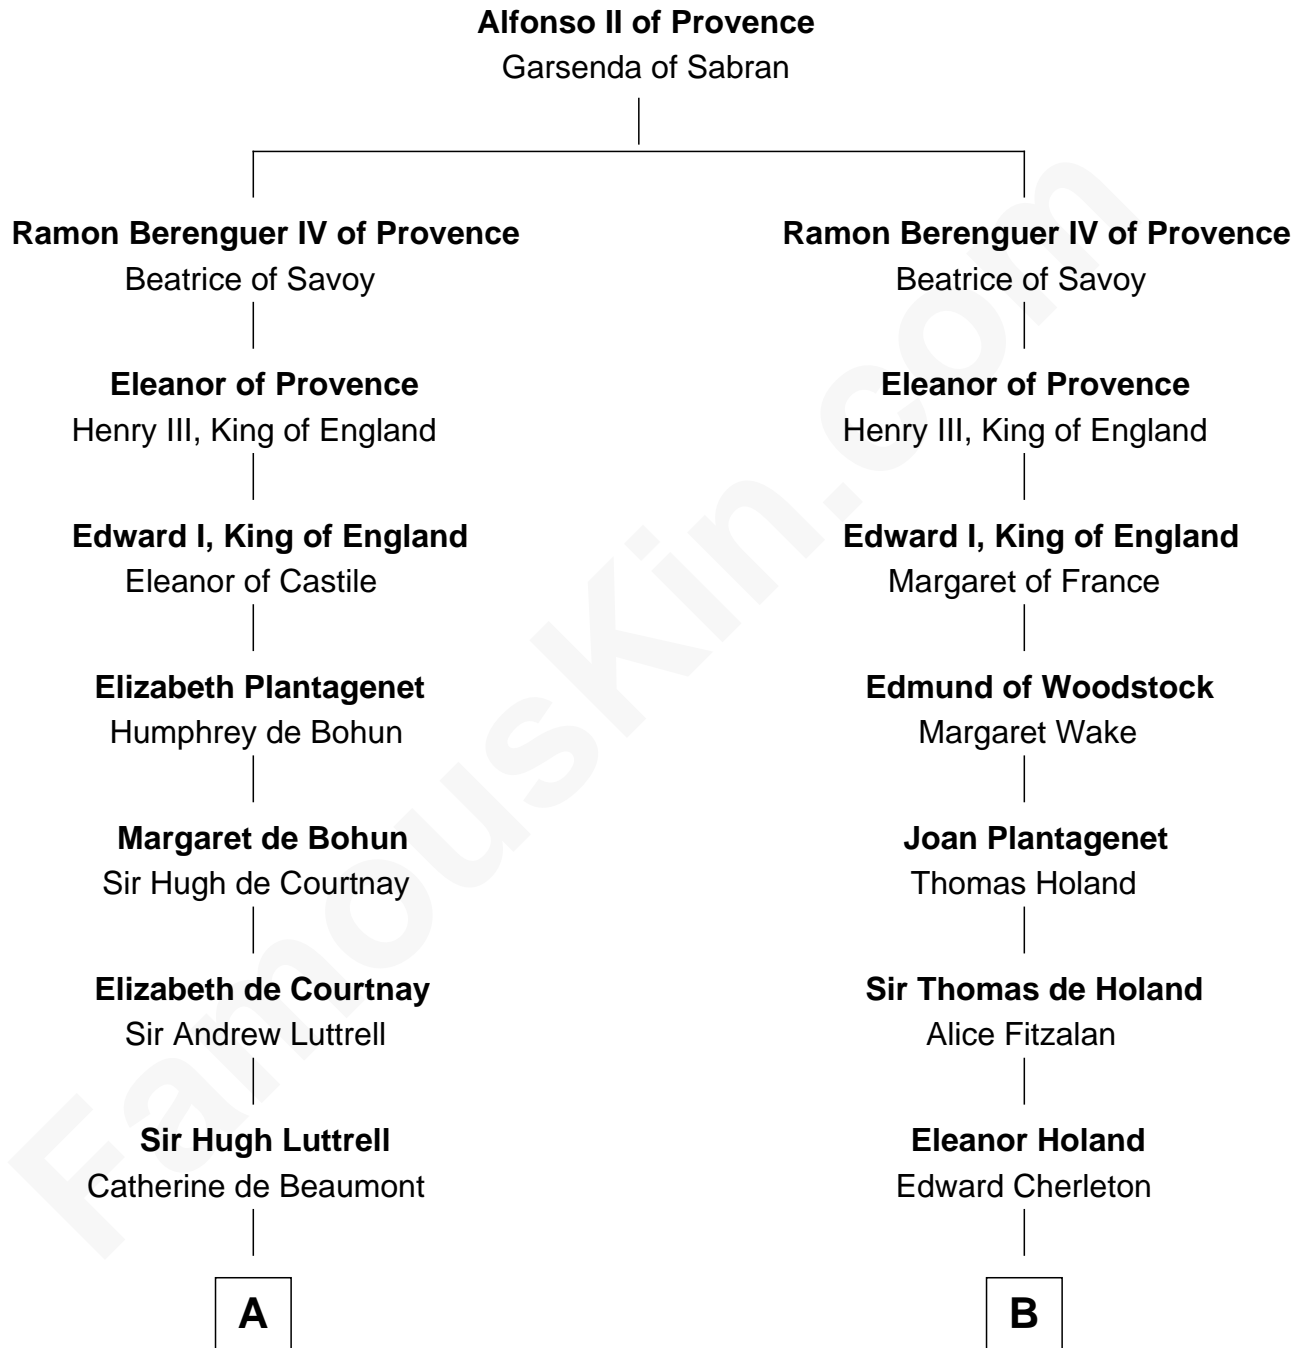

FamousKin.com
Relationship Chart of
James Russell Lowell
American "Fireside" Poet

20th cousin 1 time removed of
John Brown
American Abolitionist

C

Rev. John Lowell

Sarah Champney

John Lowell

Rebecca Russell