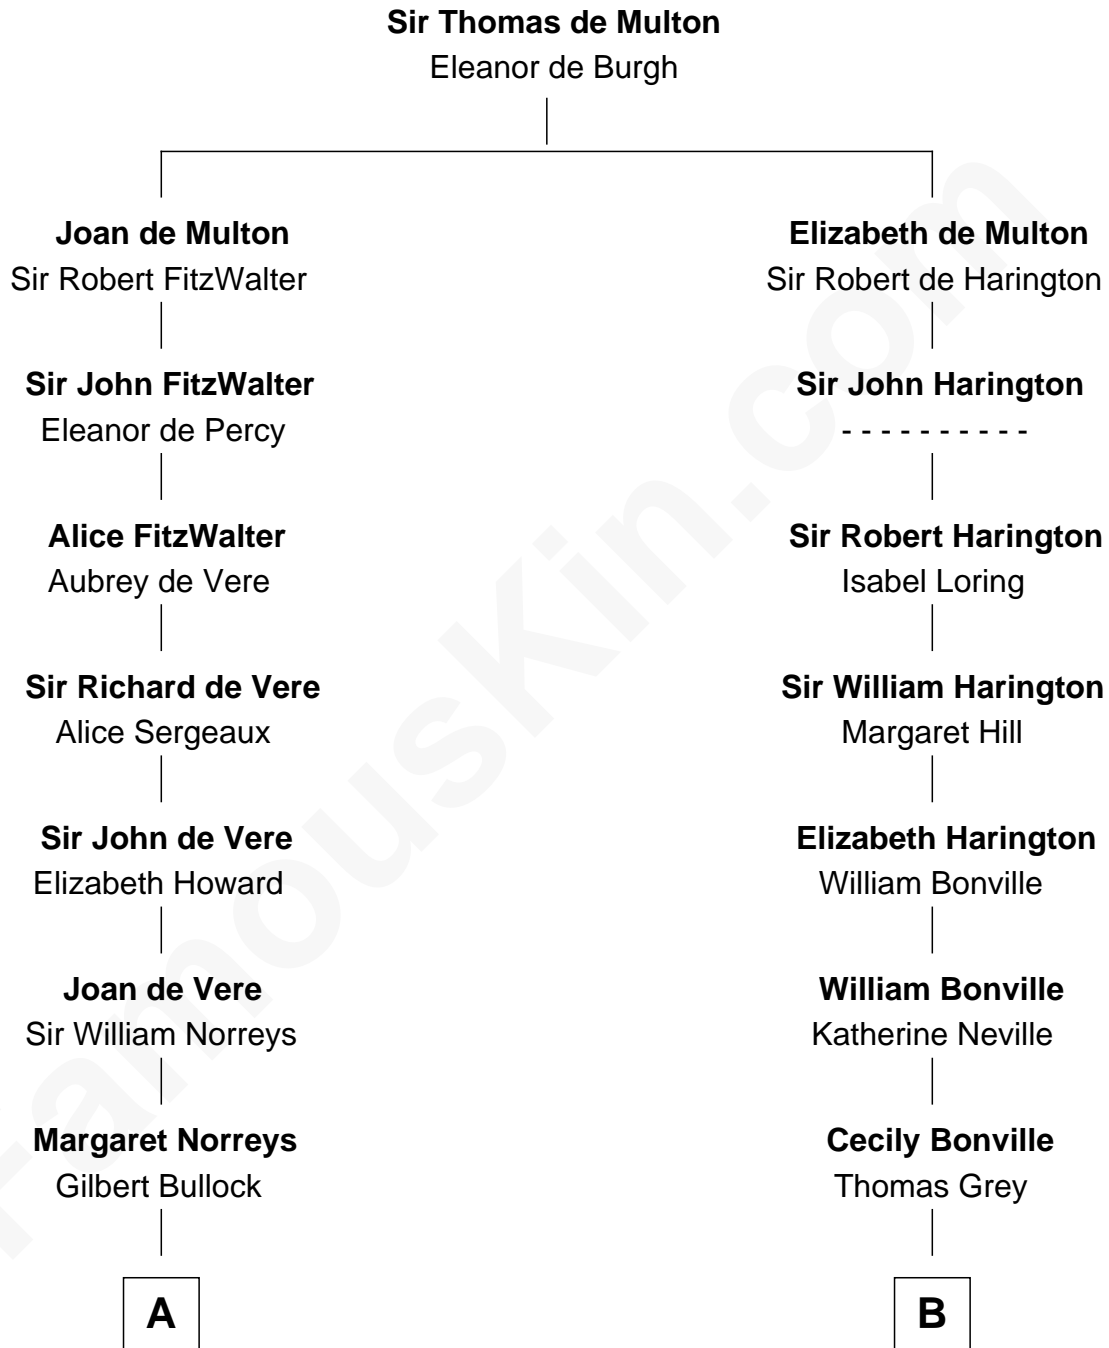

## Relationship Chart of

### James Russell Lowell

American "Fireside" Poet

17th cousin 1 time removed of

**John Brown**  
American Abolitionist

**C**

**Ruth Mills**  
Owen Brown

**John Brown**  
*American Abolitionist*

FamousKin.com