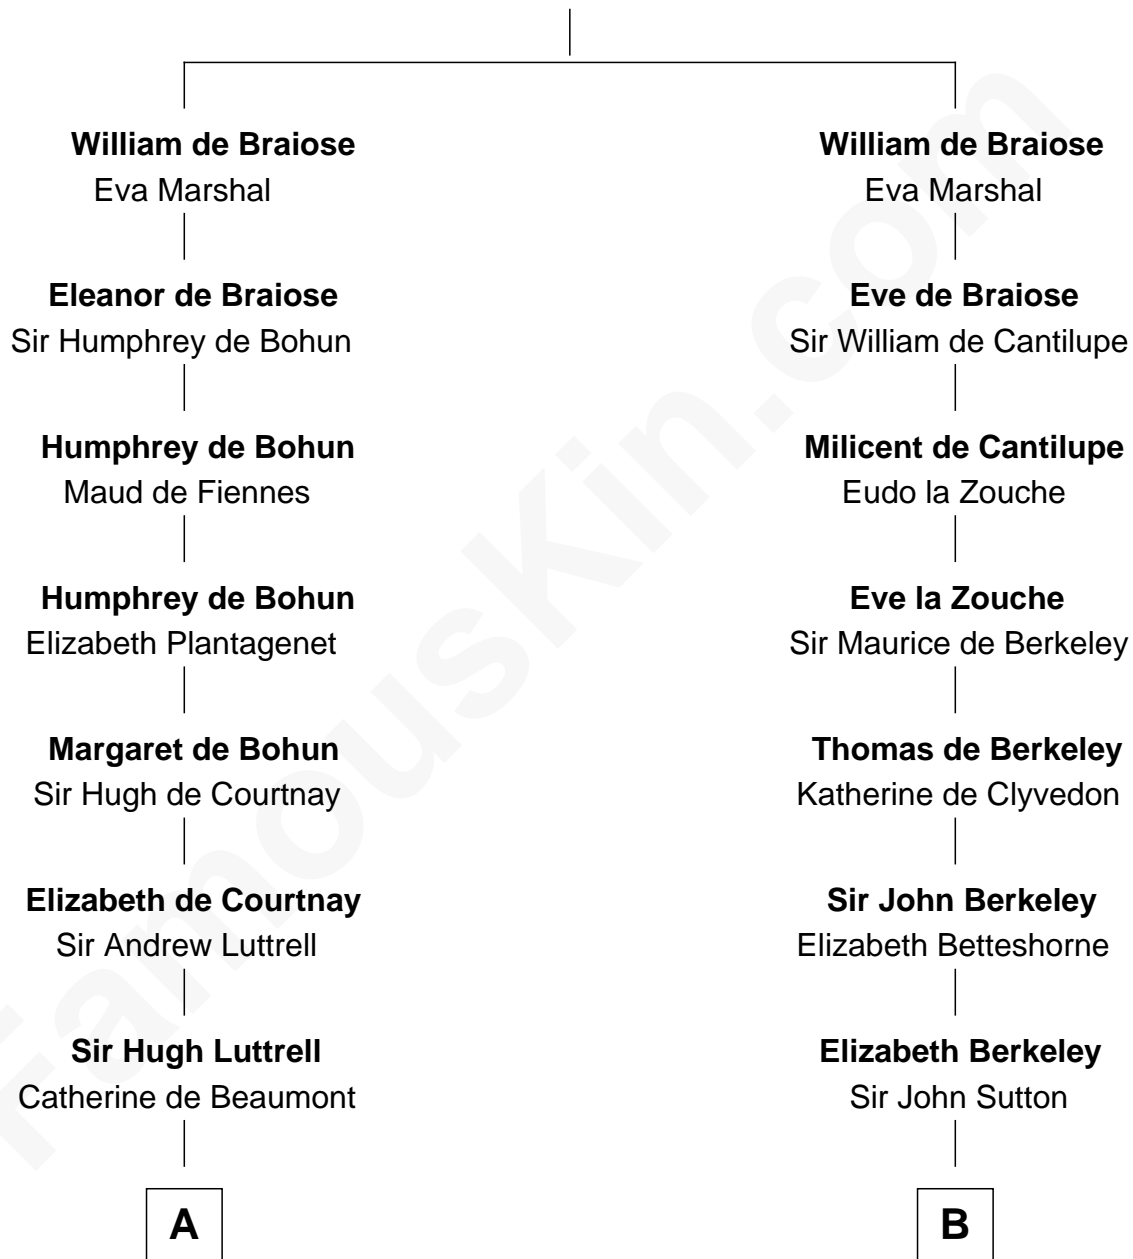

# FamousKin.com Relationship Chart of

**James Russell Lowell**

*American "Fireside" Poet*

20th cousin of

**John Brown**

*American Abolitionist*

**Reginald de Braiose**

**C**

*American Abolitionist*

FamousKin.com