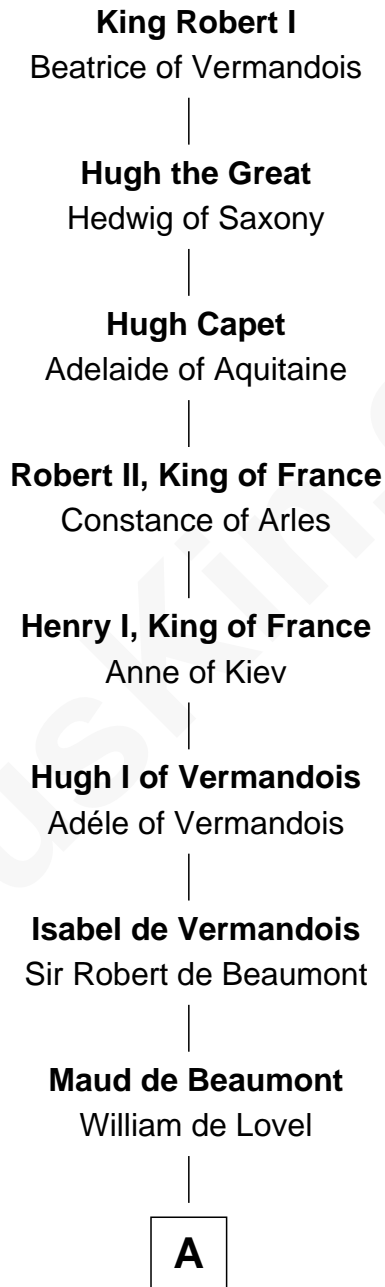

FamousKin.com Relationship Chart of

James Russell Lowell

American "Fireside" Poet

26th Great-grandson of

King Robert I

King of France

B

—
Sir James Perceval

Joan Kenne

—
Edmund Percival

Elizabeth Yorke

—
Christian Percival

Richard Lowle

—
Percival Lowell

Rebecca - - - - -

—
John Lowell