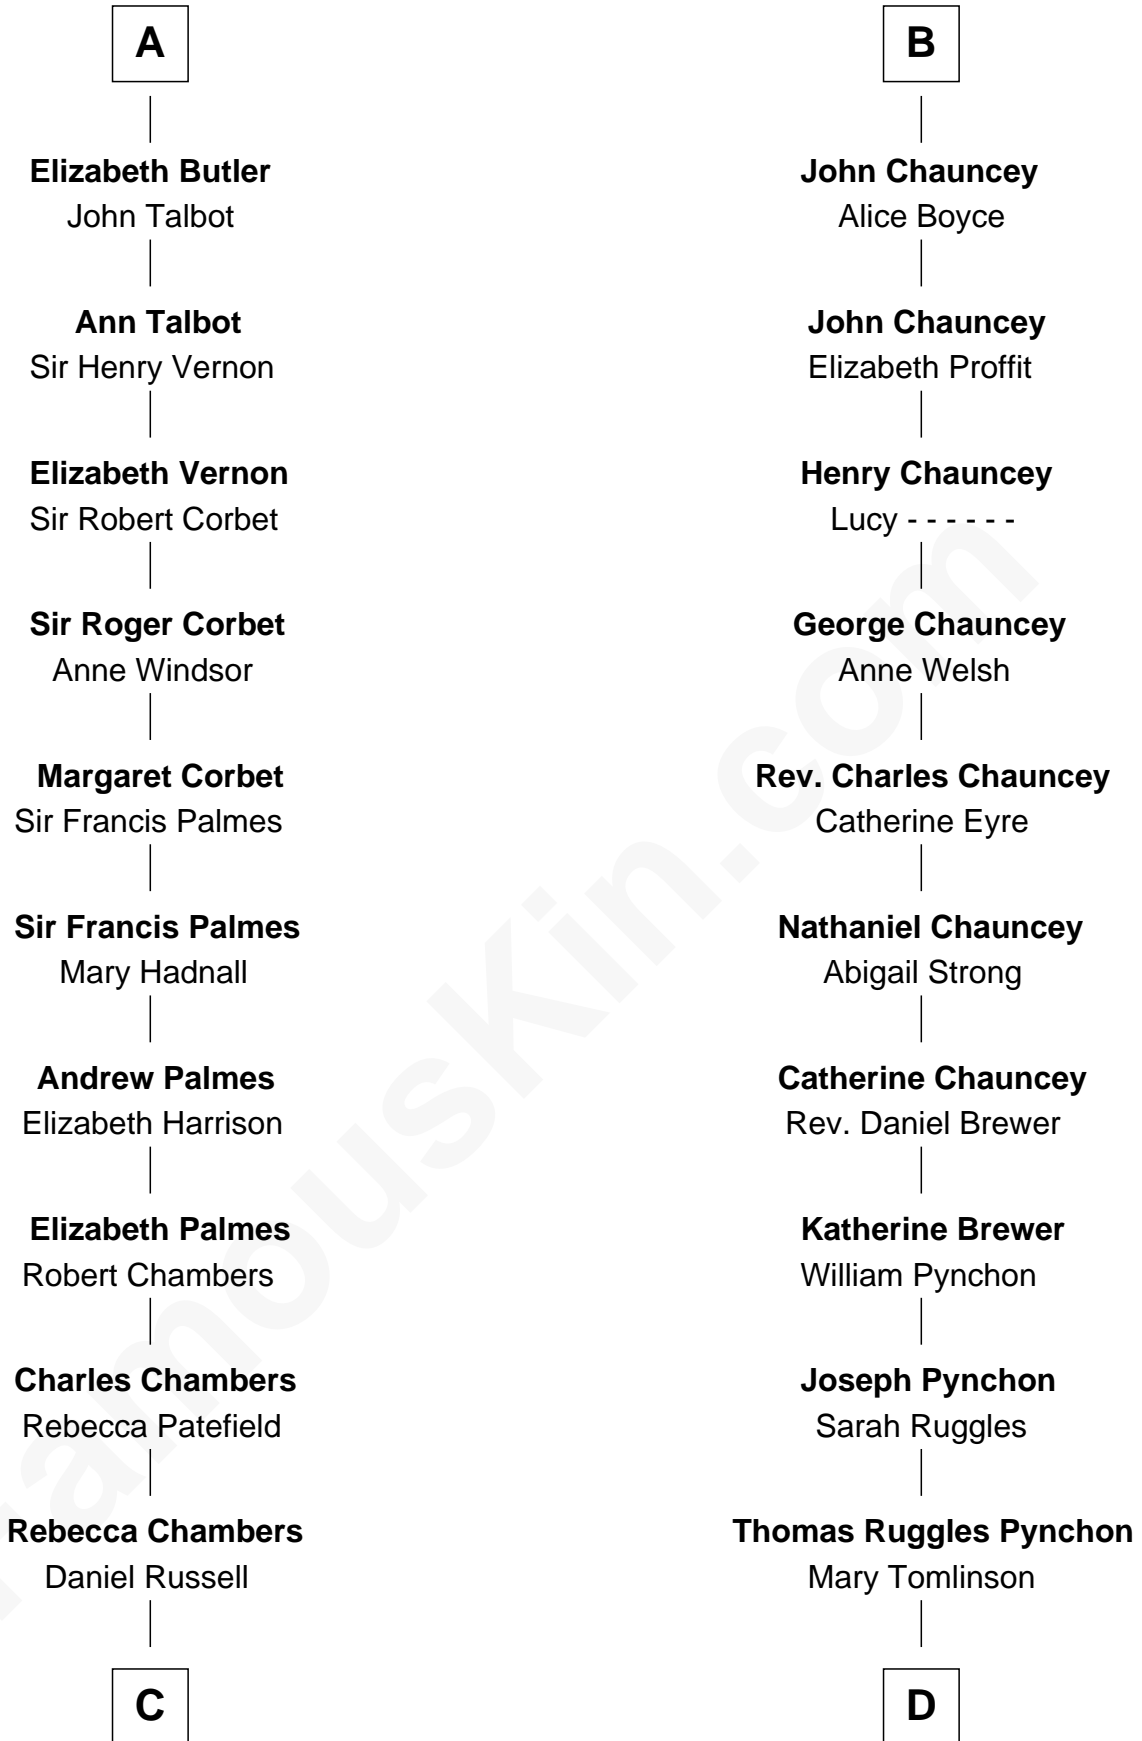

**FamousKin.com**  
**Relationship Chart of**  
**James Russell Lowell**  
*American "Fireside" Poet*

20th cousin 1 time removed of  
**Thomas Pynchon**  
*American Novelist*

**C**

**James Russell**  
Katharine Graves

**Rebecca Russell**  
John Lowell

**Rev. Charles Lowell**  
Harriet Brackett Spence

**James Russell Lowell**  
*American "Fireside" Poet*

**D**

**William Henry Ruggles Pynchon**  
Mary Murdock

**William Lyon Pynchon**  
Annie Payne Cogswell

**William Henry Chichele Pynchon**  
Carrie Susan Moyses

**Thomas Ruggles Pynchon**  
Catherine Frances Bennett

**Thomas Pynchon**  
*Novelist*