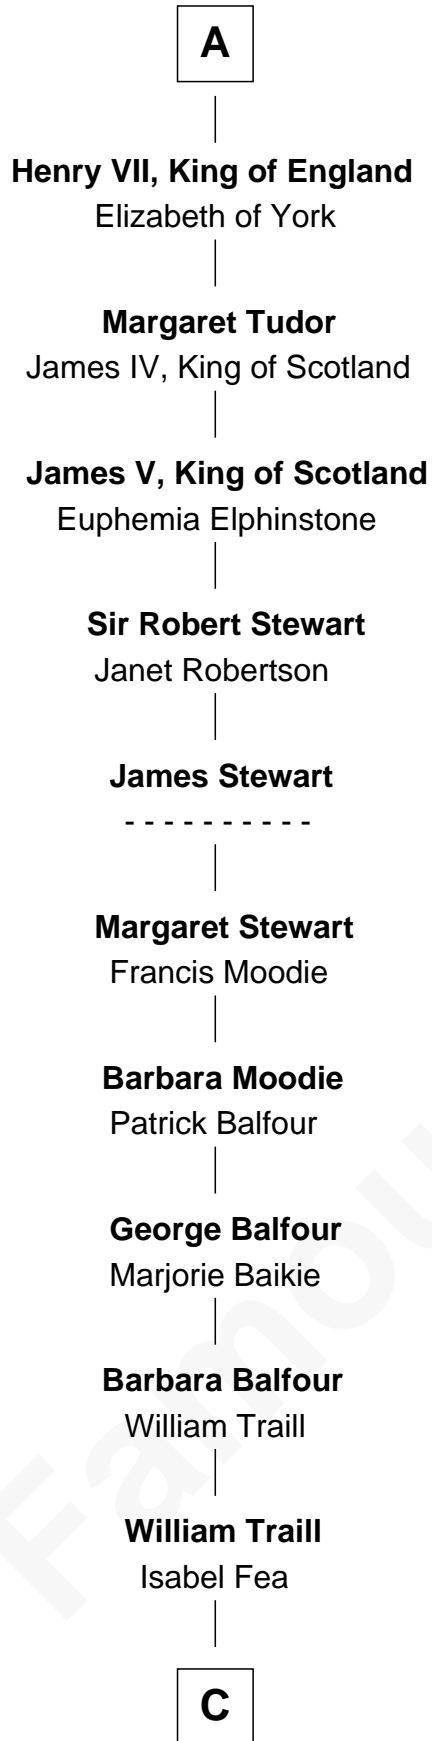

## Relationship Chart of

**James Russell Lowell**

*American "Fireside" Poet*

20th cousin of

**Thomas Pynchon**

*American Novelist*

**Sir Walter de Beauchamp**

Alice de Tony

**C**

**Robert Traill**  
Mary Whipple

**Mary Whipple Traill**  
Keith Spence

**Harriet Brackett Spence**  
Rev. Charles Lowell

**James Russell Lowell**  
*American "Fireside" Poet*

**D**

**William Lyon Pynchon**  
Annie Payne Cogswell

**William Henry Chichele Pynchon**  
Carrie Susan Moyses

**Thomas Ruggles Pynchon**  
Catherine Frances Bennett

**Thomas Pynchon**  
*Novelist*

FamousKin.com