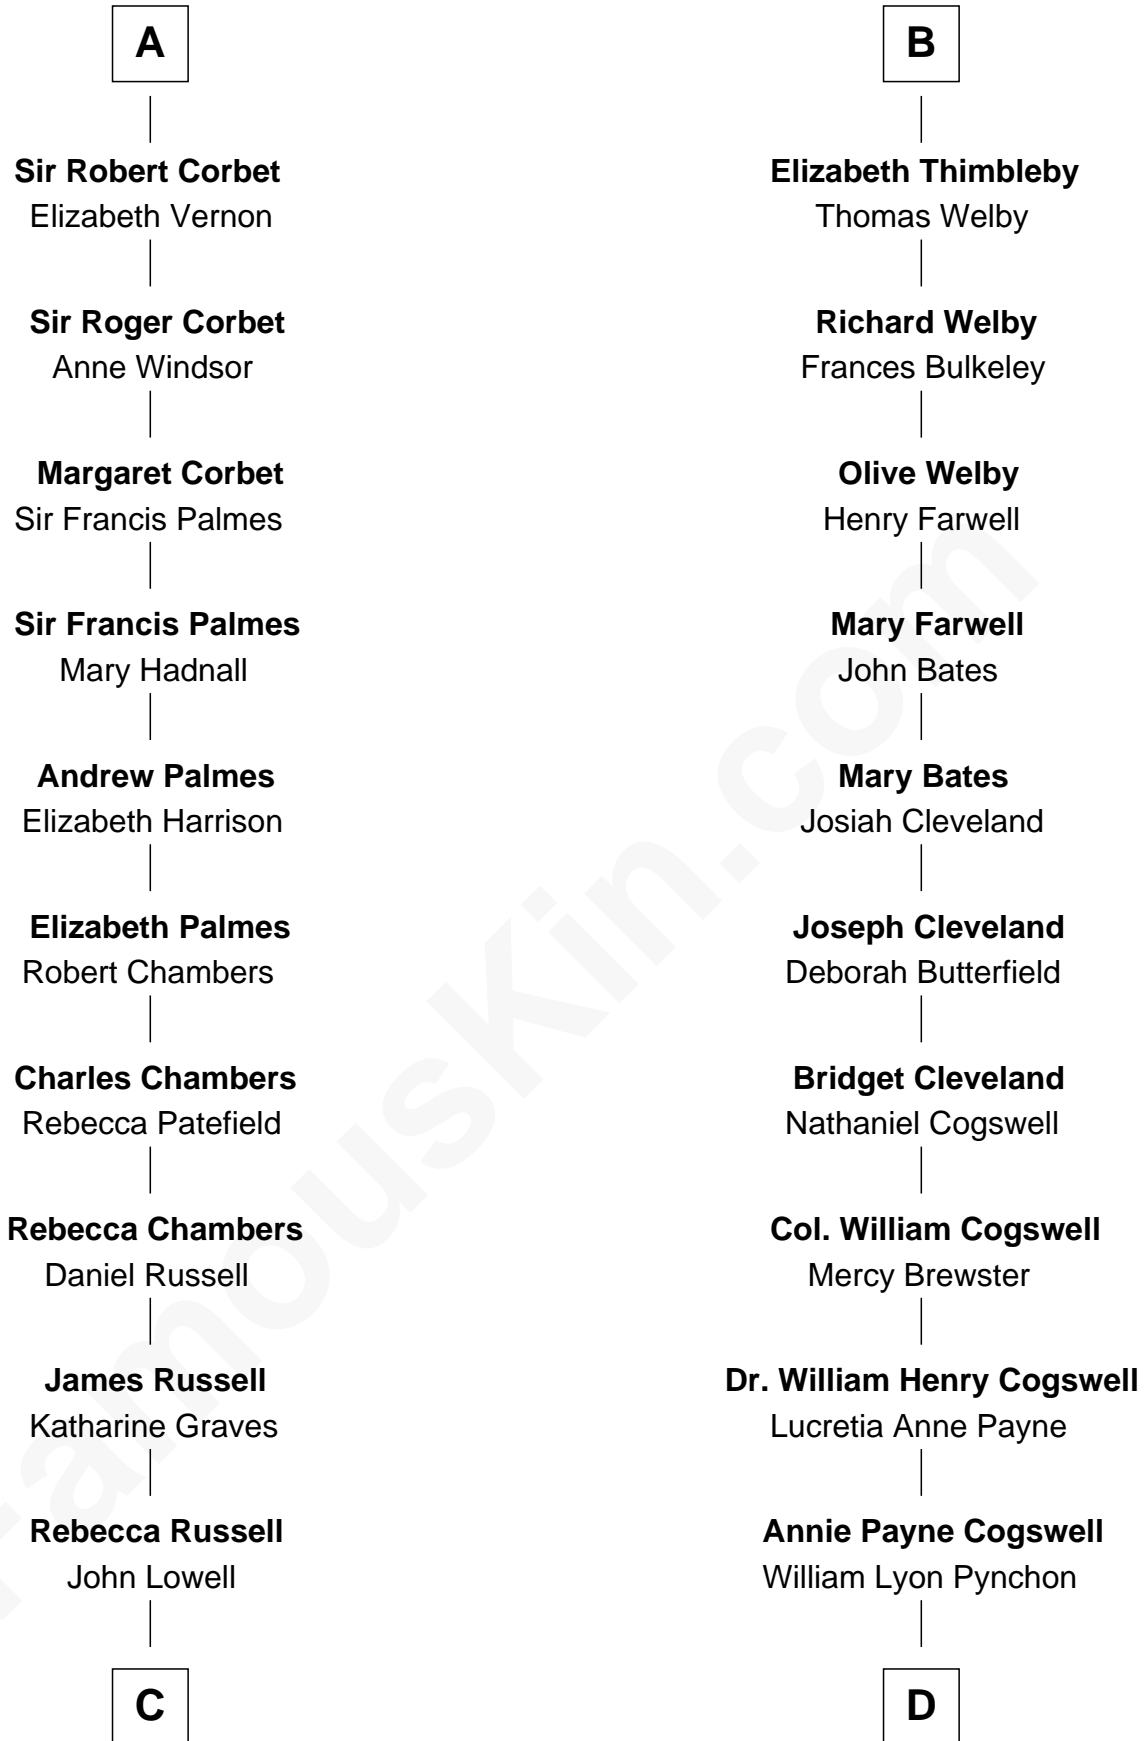

FamousKin.com
Relationship Chart of
James Russell Lowell
American "Fireside" Poet

18th cousin 1 time removed of
Thomas Pynchon
American Novelist

C

Rev. Charles Lowell
Harriet Brackett Spence

James Russell Lowell
American "Fireside" Poet

D

William Henry Chichele Pynchon
Carrie Susan Moyses

Thomas Ruggles Pynchon
Catherine Frances Bennett

Thomas Pynchon
Novelist

FamousKin.com