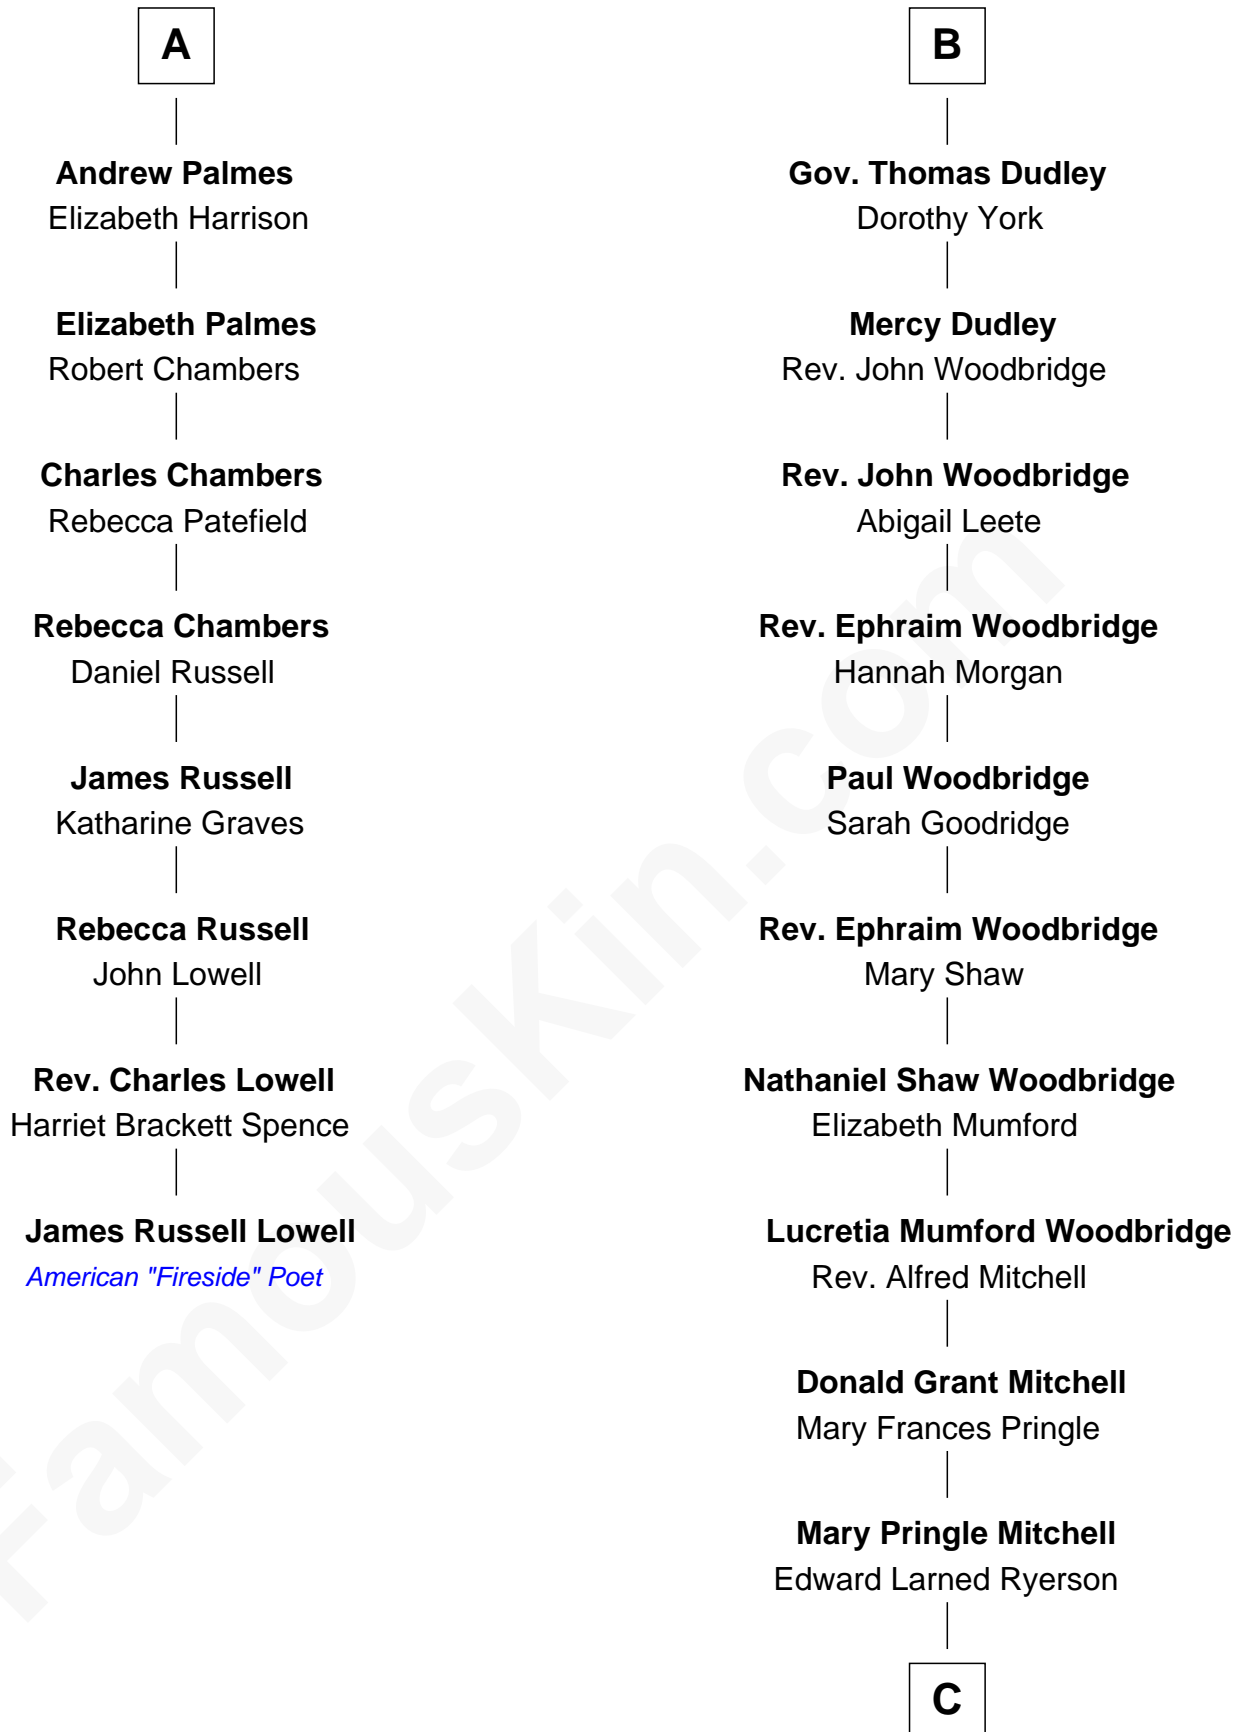

**FamousKin.com**  
**Relationship Chart of**  
**James Russell Lowell**  
*American "Fireside" Poet*

14th cousin 6 times removed of

**Paget Brewster**  
*TV Actress*

**Sir Walter Blount**  
 Sancha de Ayala

**Sir Edmund Sutton**  
 Joyce Tiptoft

**Elizabeth Blount**  
 Sir Andrews de Windsor

**Sir Edward Sutton**  
 Cecily Willoughby

**Anne Windsor**  
 Sir Roger Corbet

**Sir John Sutton**  
 Cecily Grey

**Margaret Corbet**  
 Sir Francis Palmes

**Sir Henry Dudley**  
 ----- Ashton

*Probable*

**Sir Francis Palmes**  
 Mary Hadnall

**Roger Dudley**  
 Susanna Thorne

**A**

**B**

**C**

**Donald Mitchell Ryerson**

Isabelle McGenniss

**Joan Ryerson**

George Washington Wales Brewster

**Galen Brewster**

Hathaway Tew

**Paget Brewster**

*TV Actress*

FamousKin.com