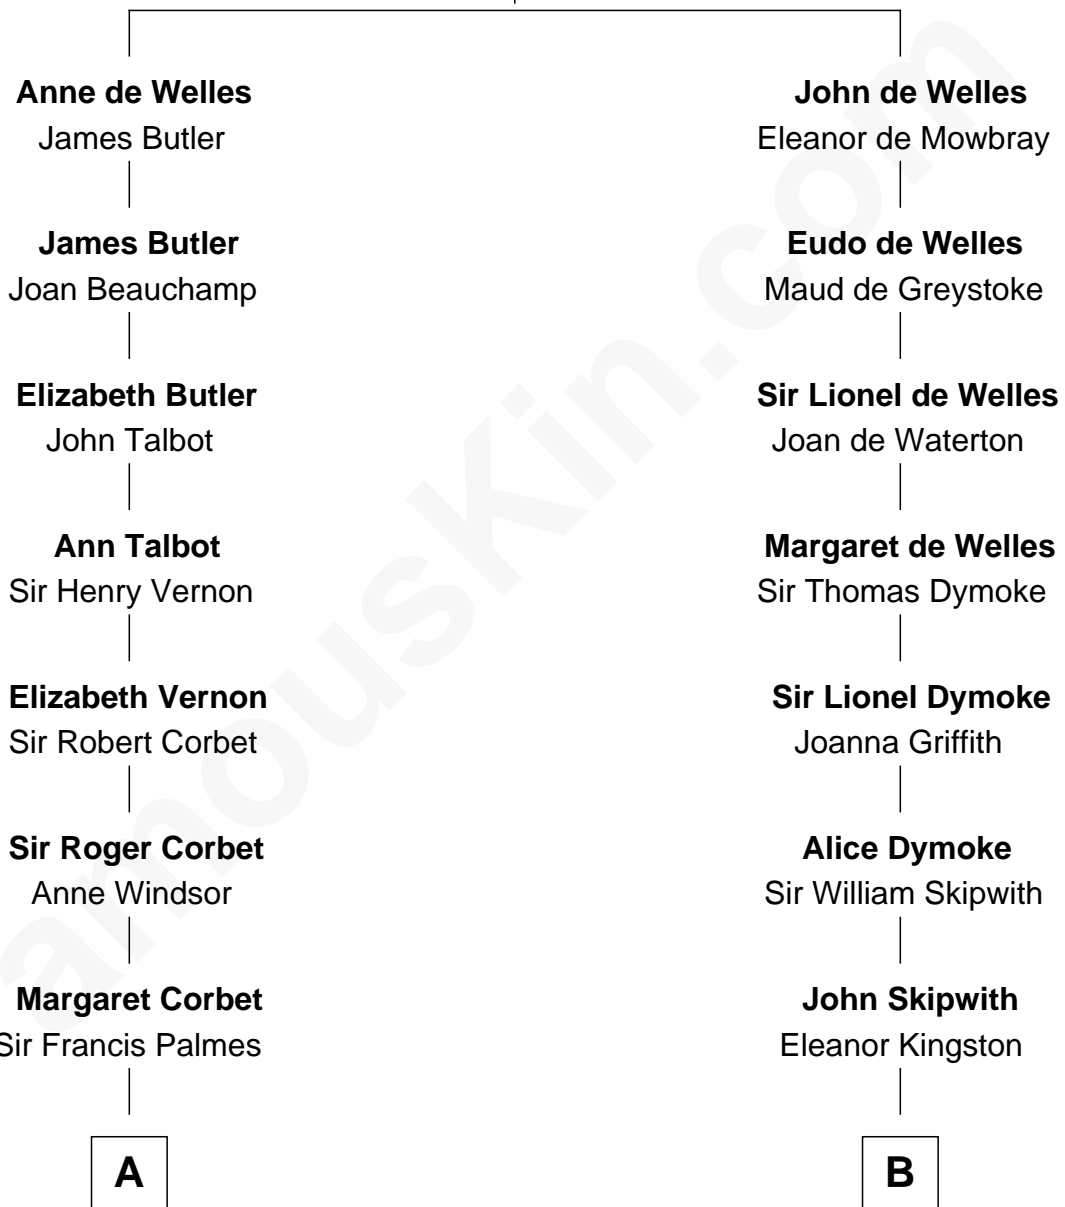

FamousKin.com
Relationship Chart of
James Russell Lowell
American "Fireside" Poet

15th cousin 4 times removed of

Paget Brewster
TV Actress

John de Welles
 Maud de Roos

C

Joan Ryerson

George Washington Wales Brewster

Galen Brewster

Hathaway Tew

Paget Brewster

TV Actress

FamousKin.com