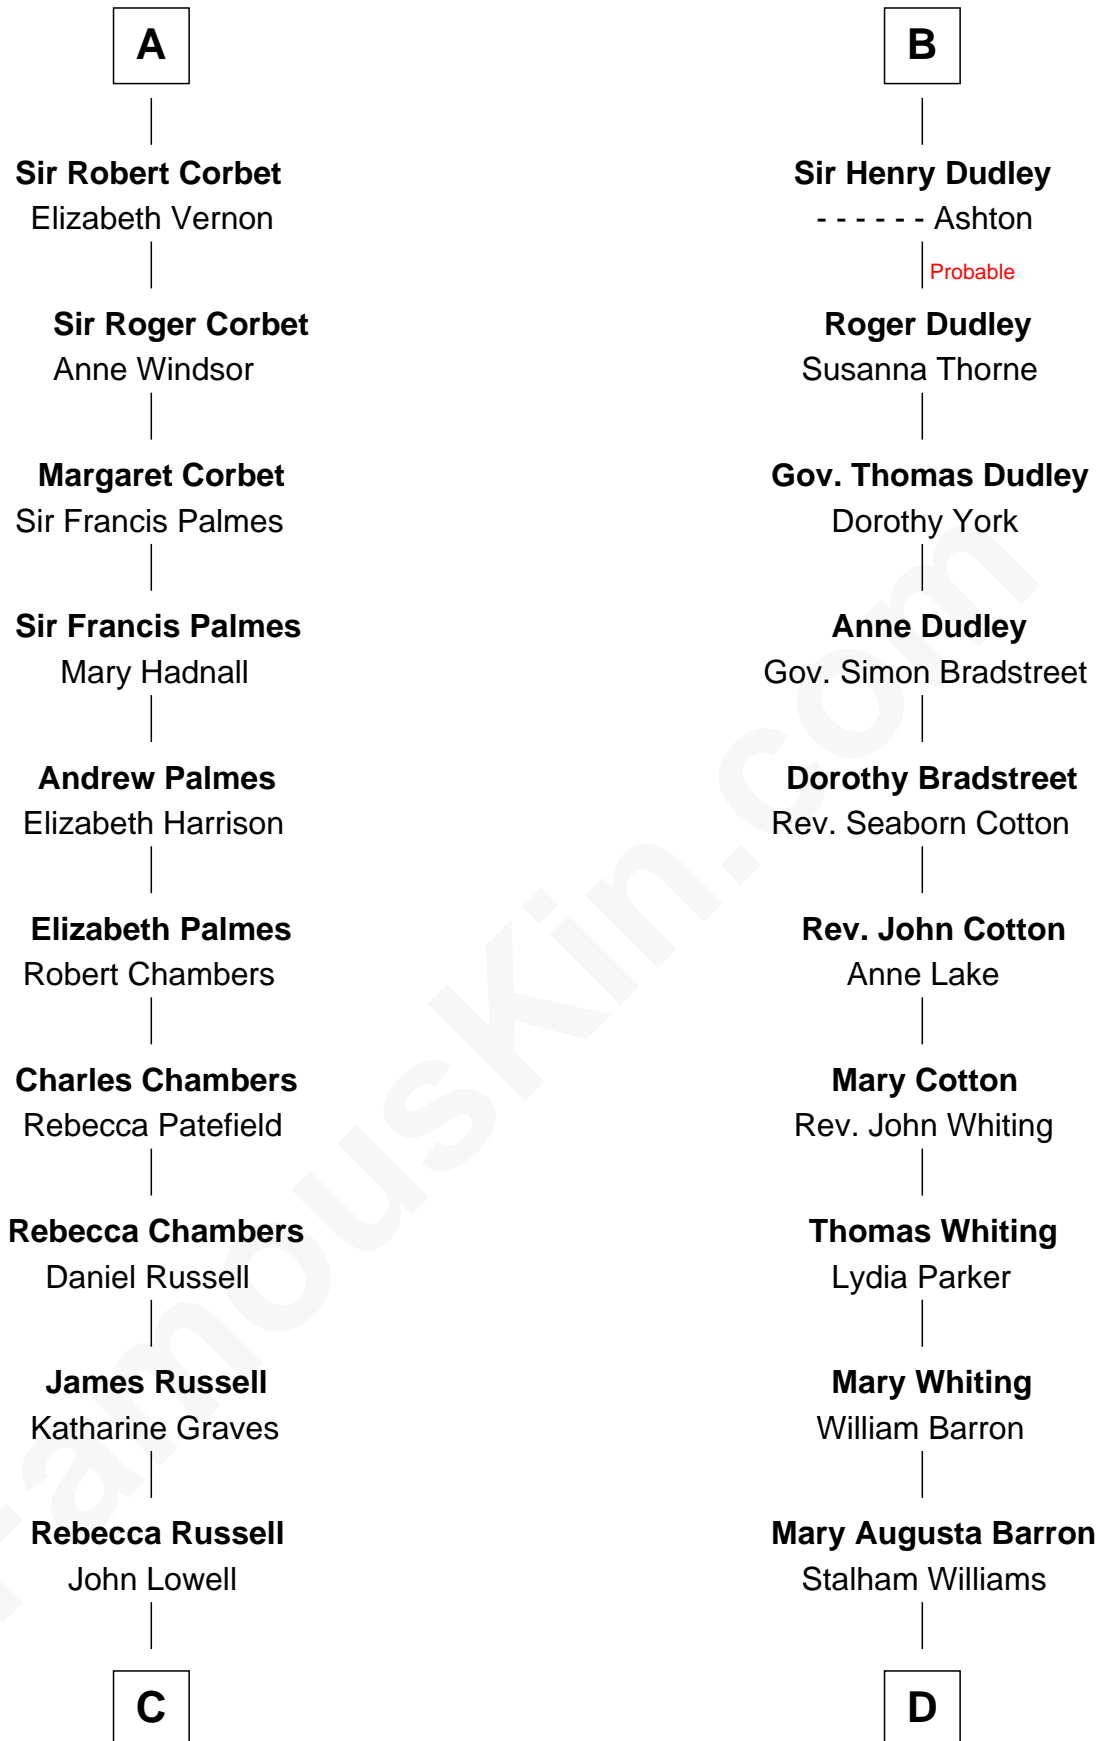

FamousKin.com

Relationship Chart of

James Russell Lowell

American "Fireside" Poet

18th cousin 1 time removed of

James Sherman
27th U.S. Vice-President

C

Rev. Charles Lowell
Harriet Brackett Spence