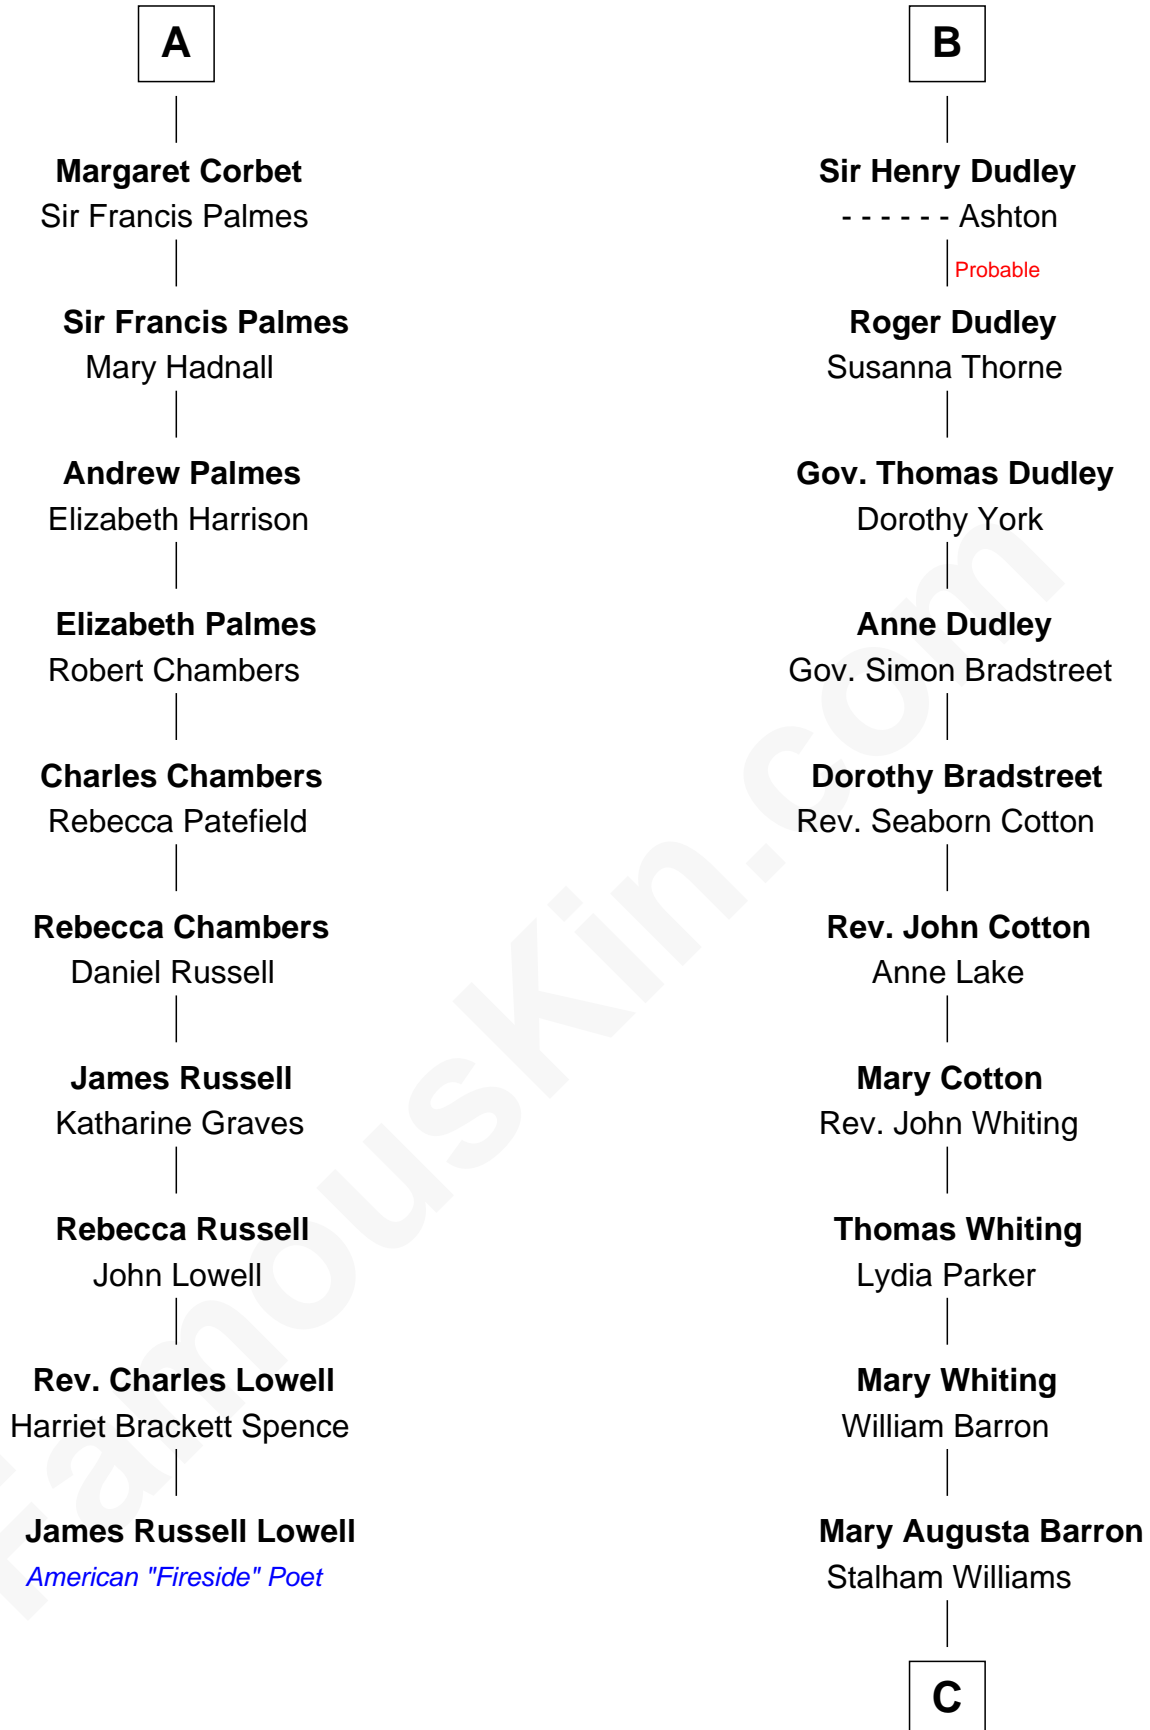

FamousKin.com
Relationship Chart of
James Russell Lowell
American "Fireside" Poet

16th cousin 3 times removed of

James Sherman
27th U.S. Vice-President

Sir William de Ros
 Margery de Badlesmere

C

Frances Lucretia Williams

Richard Winslow Sherman

Mary Frances Sherman

Richard Updike Sherman

James Sherman

27th U.S. Vice-President

FamousKin.com