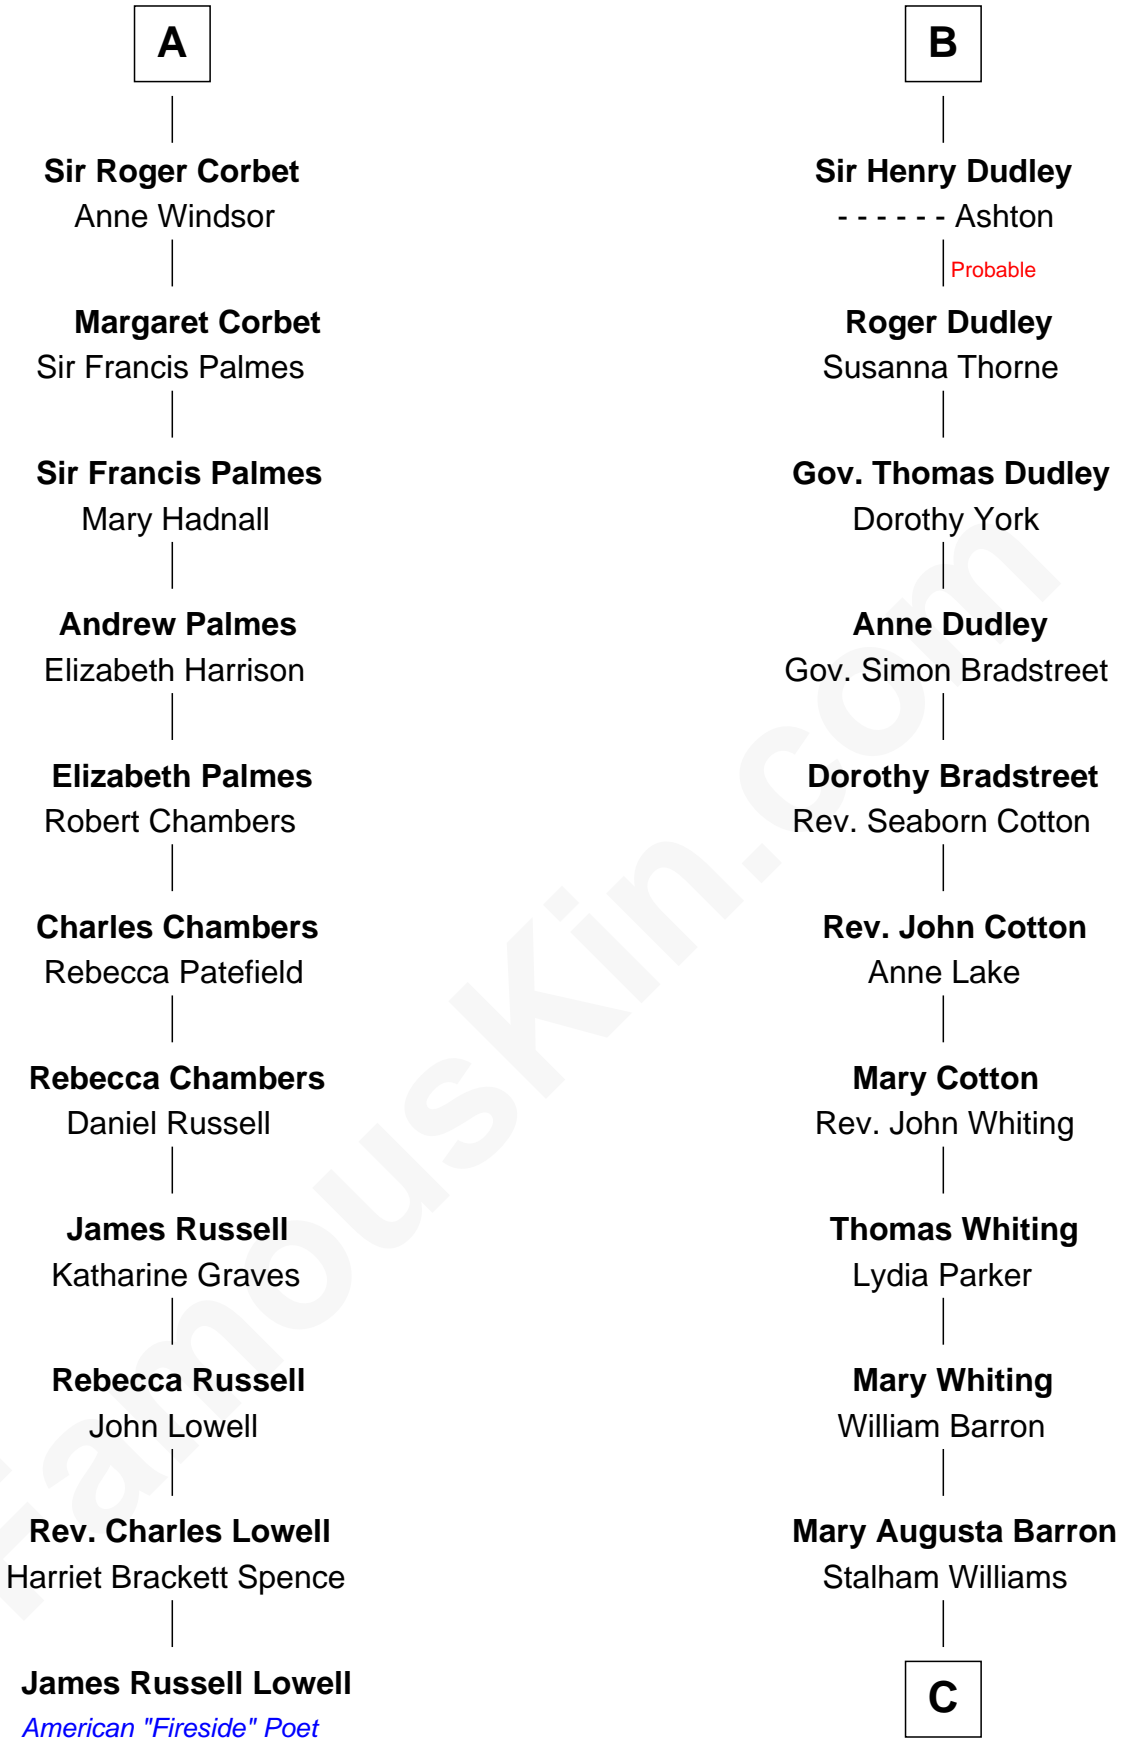

FamousKin.com
Relationship Chart of
James Russell Lowell
American "Fireside" Poet

17th cousin 2 times removed of

James Sherman
27th U.S. Vice-President

C

Frances Lucretia Williams

Richard Winslow Sherman

Mary Frances Sherman

Richard Updike Sherman

James Sherman

27th U.S. Vice-President

FamousKin.com