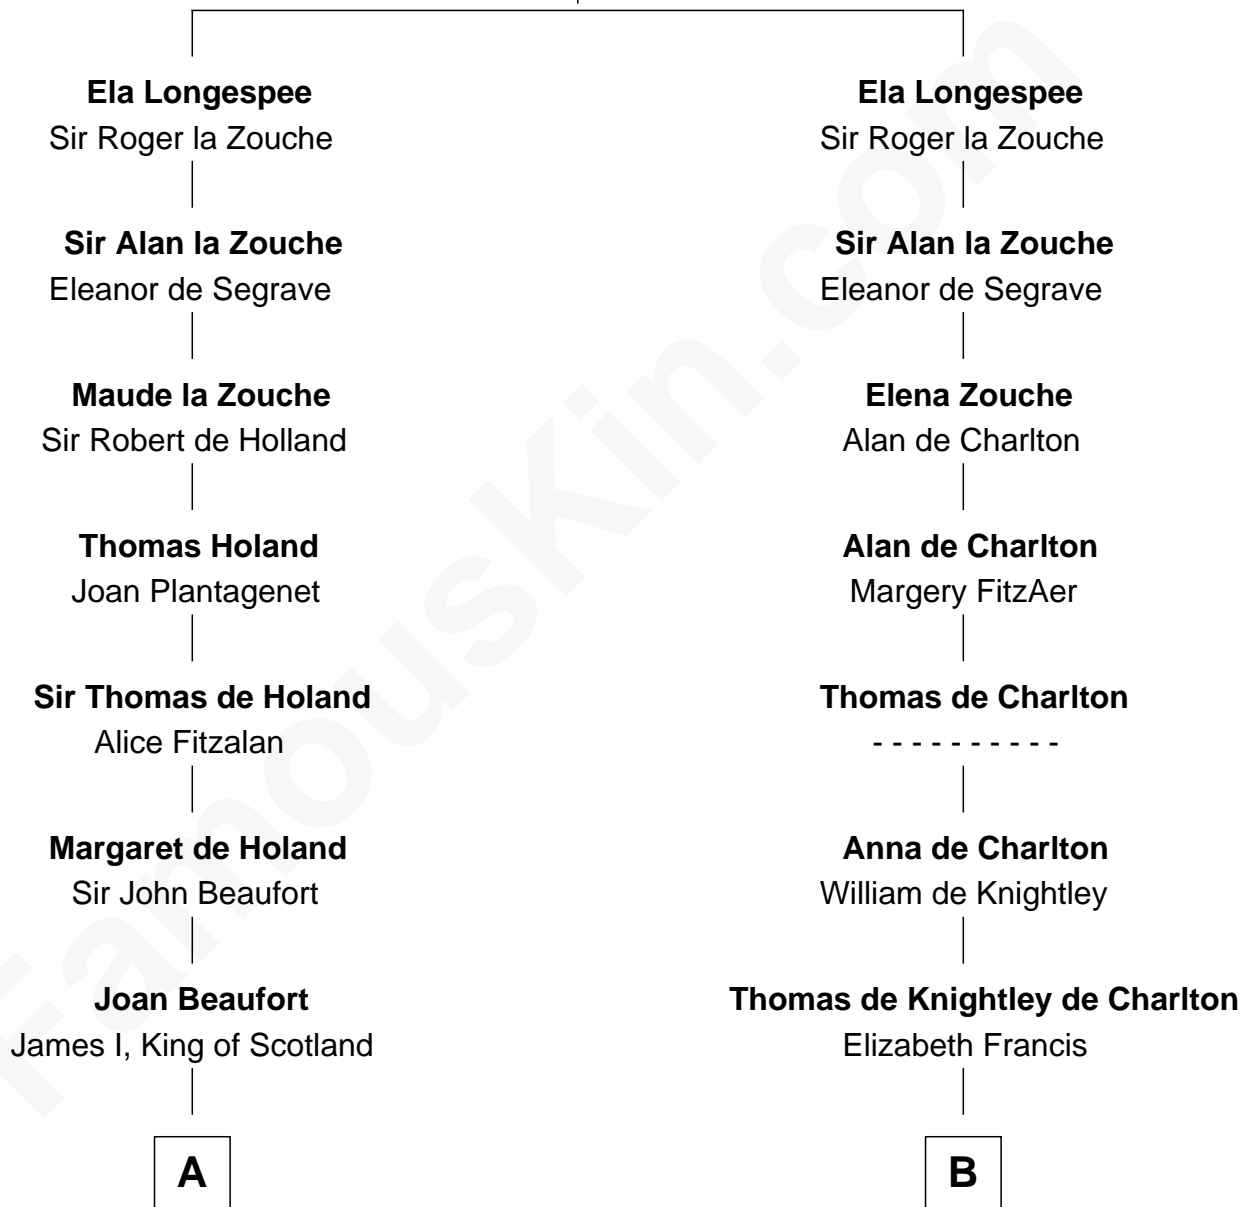

# FamousKin.com Relationship Chart of

**James Russell Lowell**

*American "Fireside" Poet*

21st cousin of

**James Sherman**

*27th U.S. Vice-President*

**Stephen Longespee**  
Emmeline de Ridelisford

**C**

**D**

**Mary Whiting**  
William Barron

**Mary Augusta Barron**  
Stalham Williams

**Frances Lucretia Williams**  
Richard Winslow Sherman

**Mary Frances Sherman**  
Richard Updike Sherman

**James Sherman**  
*27th U.S. Vice-President*