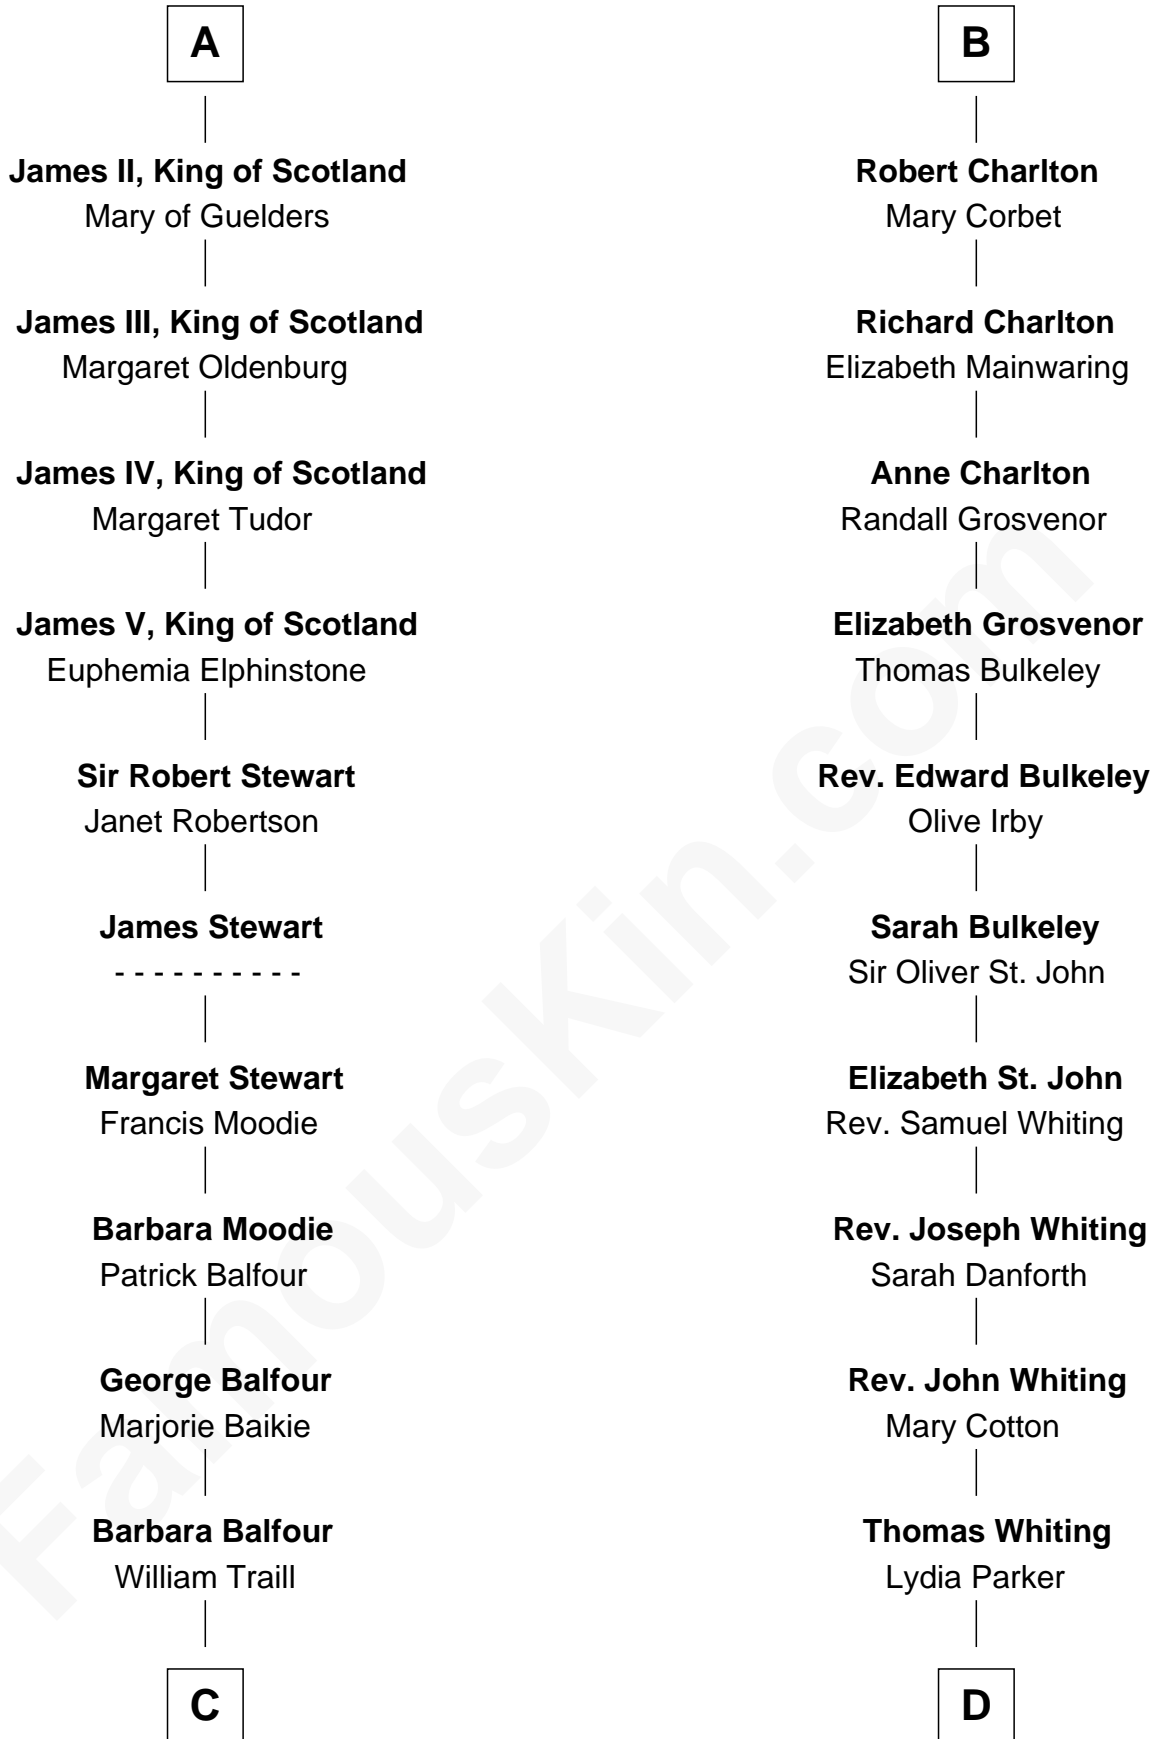

# FamousKin.com Relationship Chart of

**James Russell Lowell**

*American "Fireside" Poet*

21st cousin of

**James Sherman**

*27th U.S. Vice-President*

**Stephen Longespee**  
Emmeline de Ridelisford

**C**

**D**

**Mary Whiting**  
William Barron

**Mary Augusta Barron**  
Stalham Williams

**Frances Lucretia Williams**  
Richard Winslow Sherman

**Mary Frances Sherman**  
Richard Updike Sherman

**James Sherman**  
*27th U.S. Vice-President*