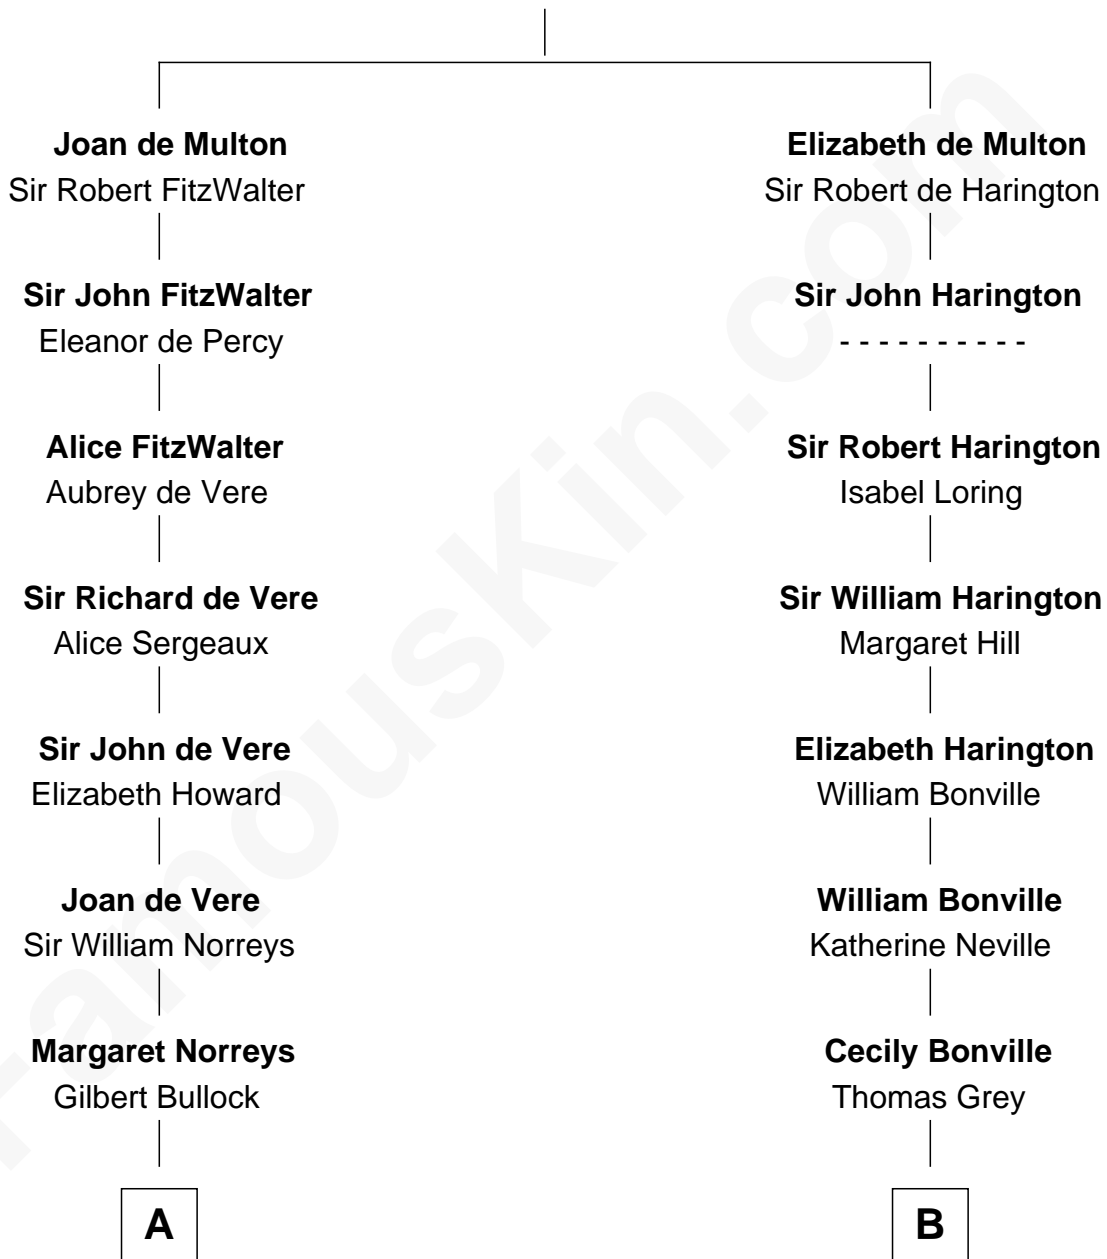

FamousKin.com
Relationship Chart of
James Russell Lowell
American "Fireside" Poet

17th cousin 3 times removed of

James Sherman
27th U.S. Vice-President

Sir Thomas de Multon
 Eleanor de Burgh

C

—
Mary Augusta Barron

Stalham Williams

—
Frances Lucretia Williams

Richard Winslow Sherman

—
Mary Frances Sherman

Richard Updike Sherman

—
James Sherman

27th U.S. Vice-President

FamousKin.com