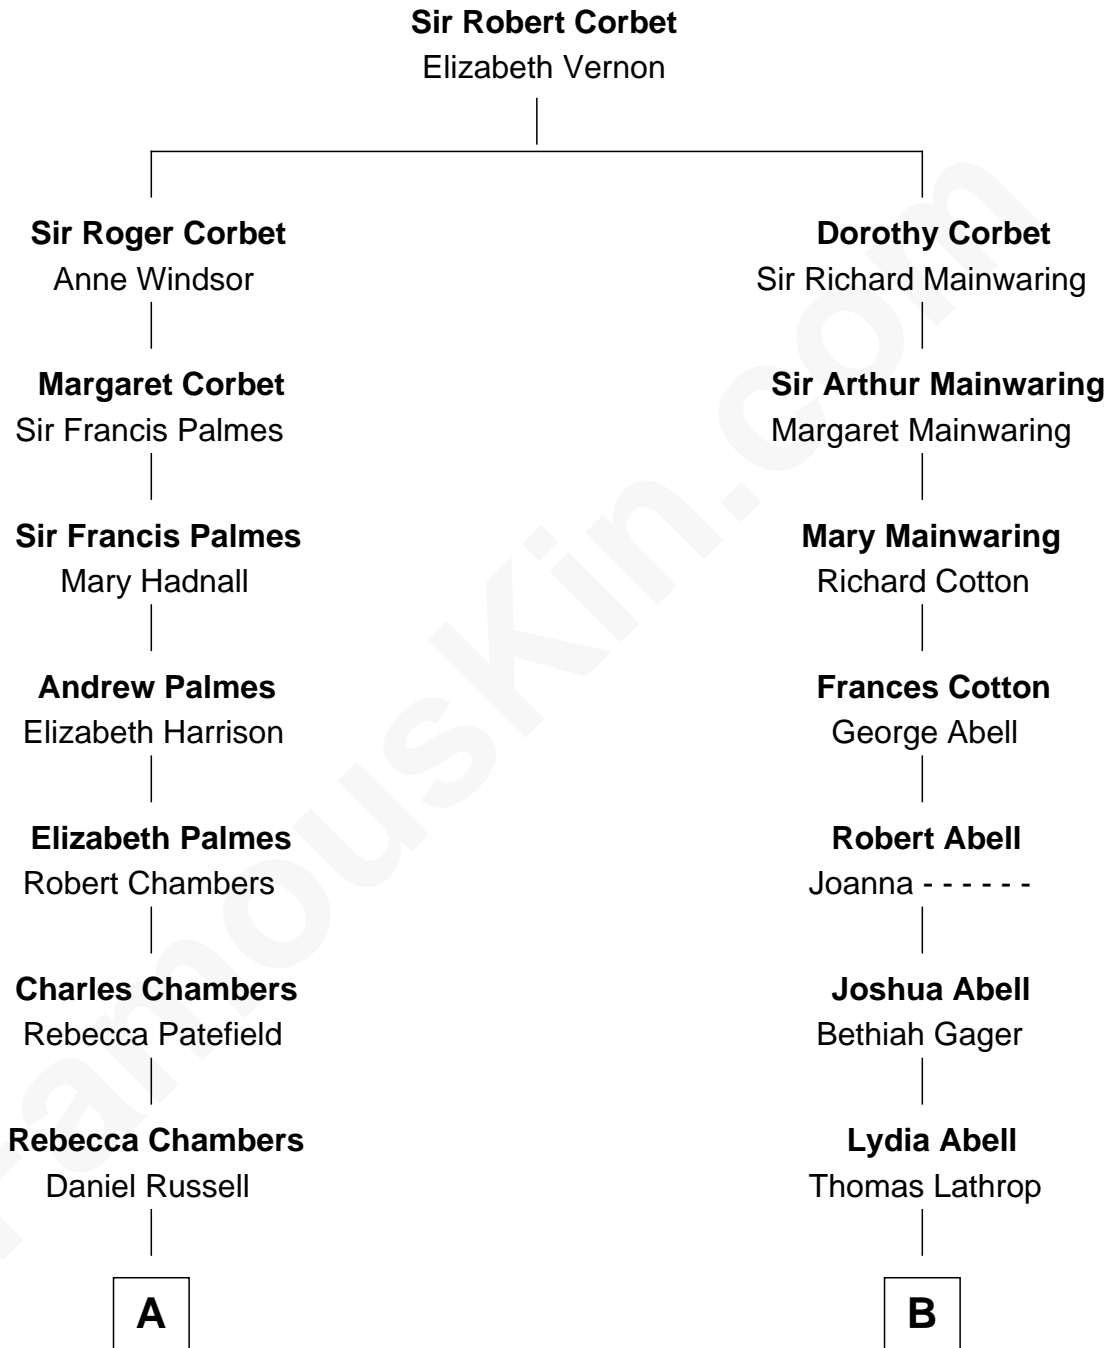

FamousKin.com
Relationship Chart of
James Russell Lowell
American "Fireside" Poet

10th cousin 3 times removed of

Allen Dulles
5th Director of the C.I.A.

A

James Russell
Katharine Graves

Rebecca Russell
John Lowell